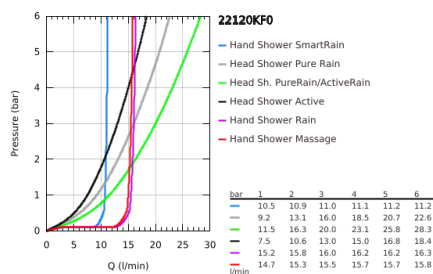

22 120 KF0 EUPHORIA SMARTCONTROL SYSTEM 310 SHOWER SYSTEM WITH THERMOSTAT FOR WALL MOUNTING

PRODUCT DESCRIPTION

- Colour: phantom black
- consisting of:
 - horizontal 450 mm shower arm
 - upper bracket adjustable for minimal adaption to existing drilling holes
 - exposed SmartControl thermostat
- allows change between:
 - head shower Rainshower SmartActive 310
 - spray patterns: GROHE PureRain, ActiveRain
 - hand shower Euphoria 110 Massage, spray plate phantom black
 - spray patterns: Rain, SmartRain, Massage
- maximum flow rate (at 3 bar): 16 l/min
- adjustable in height with gliding element
- shower hose Silverflex 1750 mm 1/2" x 1/2" (28 388)
- GROHE DreamSpray - perfect spray pattern
- GROHE CoolTouch - no risk of scalding
- GROHE TurboStat - compact cartridge with wax thermoelement
- GROHE ProGrip - with knurl structure
- - GROHE SafeStop at 38°C
- GROHE SafeStop Plus - optional temperature limiter at 43°C included
- GROHE SmartControl - control the shower with intuitive push/turn button
- integrated GROHE EasyReach shower tray
- GROHE SpeedClean - effortless limescale removal
- Inner WaterGuide - inner insulation for surface protection
- TwistStop - to prevent hose from twisting
- suitable for instantaneous heaters from 18 kW/h
- minimum flow rate 5 l/min.

22 120 KF0 EUPHORIA SMARTCONTROL SYSTEM 310 SHOWER SYSTEM WITH THERMOSTAT FOR WALL MOUNTING

SPARE PARTS, March 2022 – now

- 1: Thermostatic compact cartridge 1/2" (Spare part-nr. 47439000)
- 2: Cartridge (Spare part-nr. 48297000)
- 3: Non-return valve (Spare part-nr. 49069000)
- 4: Non-return valve (Spare part-nr. 08565000)
- 5: Glide element (Spare part-nr. 48177KF0)
- 6: Dirt strainer (Spare part-nr. 0700200M)
- 7: Shower bar holder (Spare part-nr. 48279KF0)
- 9: GROHE TurboStat cartridge 1/2" (Spare part-nr. 47175000)*
- 10: Socket Spanner (Spare part-nr. 49059000)*