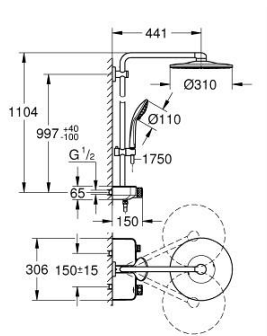

22 120 KF0 EUPHORIA SMARTCONTROL SYSTEM 310 SHOWER SYSTEM WITH THERMOSTAT FOR WALL MOUNTING

PRODUCT DESCRIPTION

- Colour: phantom black
- consisting of:
 - horizontal 450 mm shower arm
 - upper bracket adjustable for minimal adaption to existing drilling holes
 - exposed SmartControl thermostat
- allows change between:
 - head shower Rainshower SmartActive 310
 - spray patterns: GROHE PureRain, ActiveRain
 - hand shower Euphoria 110 Massage, spray plate phantom black
 - spray patterns: Rain, SmartRain, Massage
- maximum flow rate (at 3 bar): 16 l/min
- adjustable in height with gliding element
- shower hose Silverflex 1750 mm 1/2" x 1/2" (28 388)
- GROHE DreamSpray - perfect spray pattern
- GROHE CoolTouch - no risk of scalding
- GROHE TurboStat - compact cartridge with wax thermoelement
- GROHE ProGrip - with knurl structure
- - GROHE SafeStop at 38°C
- GROHE SafeStop Plus - optional temperature limiter at 43°C included
- GROHE SmartControl - control the shower with intuitive push/turn button
- integrated GROHE EasyReach shower tray
- GROHE SpeedClean - effortless limescale removal
- Inner WaterGuide - inner insulation for surface protection
- TwistStop - to prevent hose from twisting
- suitable for instantaneous heaters from 18 kW/h
- minimum flow rate 5 l/min.

22 120 KF0 EUPHORIA SMARTCONTROL SYSTEM 310 SHOWER SYSTEM WITH THERMOSTAT FOR WALL MOUNTING

SPARE PARTS, March 2022 – now

- 1: Thermostatic compact cartridge 1/2" (Spare part-nr. 47439000)
- 2: Cartridge (Spare part-nr. 48297000)
- 3: Non-return valve (Spare part-nr. 49069000)
- 4: Non-return valve (Spare part-nr. 08565000)
- 5: Glide element (Spare part-nr. 48177KF0)
- 6: Dirt strainer (Spare part-nr. 0700200M)
- 7: Shower bar holder (Spare part-nr. 48279KF0)
- 9: GROHE TurboStat cartridge 1/2" (Spare part-nr. 47175000)*
- 10: Socket Spanner (Spare part-nr. 49059000)*