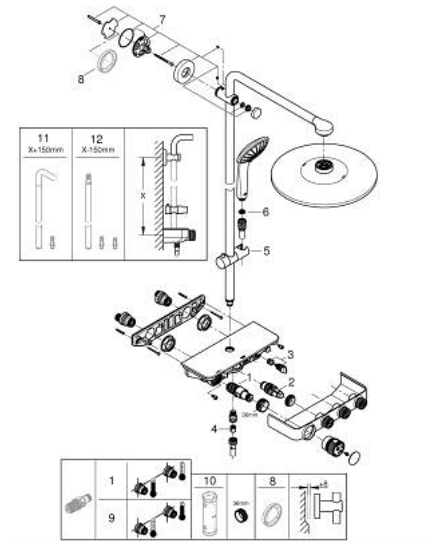

22 120 KF0 EUPHORIA SMARTCONTROL SYSTEM 310 SHOWER SYSTEM WITH THERMOSTAT FOR WALL MOUNTING

PRODUCT DESCRIPTION

- Colour: phantom black
- consisting of:
 - horizontal 450 mm shower arm
 - upper bracket adjustable for minimal adaption to existing drilling holes
 - exposed SmartControl thermostat
- allows change between:
 - head shower Rainshower SmartActive 310
 - spray patterns: GROHE PureRain, ActiveRain
 - hand shower Euphoria 110 Massage, spray plate phantom black
 - spray patterns: Rain, SmartRain, Massage
- maximum flow rate (at 3 bar): 16 l/min
- adjustable in height with gliding element
- shower hose Silverflex 1750 mm 1/2" x 1/2" (28 388)
- GROHE DreamSpray - perfect spray pattern
- GROHE CoolTouch - no risk of scalding
- GROHE TurboStat - compact cartridge with wax thermoelement
- GROHE ProGrip - with knurl structure
- - GROHE SafeStop at 38°C
- GROHE SafeStop Plus - optional temperature limiter at 43°C included
- GROHE SmartControl - control the shower with intuitive push/turn button
- integrated GROHE EasyReach shower tray
- GROHE SpeedClean - effortless limescale removal
- Inner WaterGuide - inner insulation for surface protection
- TwistStop - to prevent hose from twisting
- suitable for instantaneous heaters from 18 kW/h
- minimum flow rate 5 l/min.

22 120 KF0 EUPHORIA SMARTCONTROL SYSTEM 310 SHOWER SYSTEM WITH THERMOSTAT FOR WALL MOUNTING

SPARE PARTS, March 2022 – now

- 1: Thermostatic compact cartridge 1/2" (Spare part-nr. 47439000)
- 2: Cartridge (Spare part-nr. 48297000)
- 3: Non-return valve (Spare part-nr. 49069000)
- 4: Non-return valve (Spare part-nr. 08565000)
- 5: Glide element (Spare part-nr. 48177KF0)
- 6: Dirt strainer (Spare part-nr. 0700200M)
- 7: Shower bar holder (Spare part-nr. 48279KF0)
- 9: GROHE TurboStat cartridge 1/2" (Spare part-nr. 47175000)*
- 10: Socket Spanner (Spare part-nr. 49059000)*