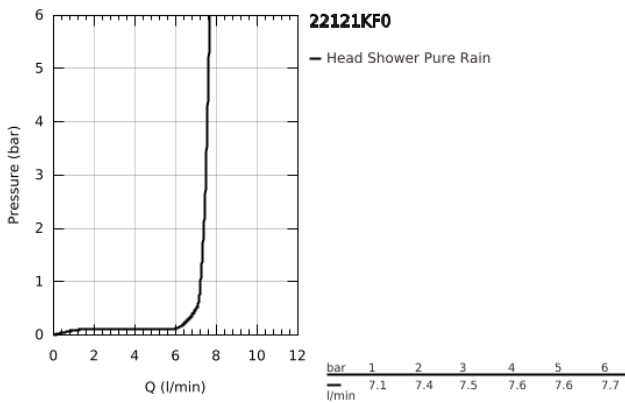

## 22 121 KF0 RAINSHOWER MONO 310 HEAD SHOWER SET 422 MM, 1 SPRAY

### PRODUCT DESCRIPTION

- Colour: phantom black
- consisting of:
  - head shower Rainshower 310, spray plate phantom black
  - spray pattern: GROHE PureRain
  - shower arm 422 mm
  - GROHE EcoJoy 9.5 l/min flow limiter
  - GROHE DreamSpray - perfect spray pattern
  - GROHE SpeedClean - effortless limescale removal
  - Inner WaterGuide - inner insulation for surface protection
  - suitable for instantaneous heater

## 22 121 KF0 RAINSHOWER MONO 310 HEAD SHOWER SET 422 MM, 1 SPRAY

**SPARE PARTS**, March 2022 – now

1: Fibre seal dia. Ø 18,5 x Ø 12 x 2 (Spare part-nr. 0138900M)

2: Dirt strainer (Spare part-nr. 48007000)