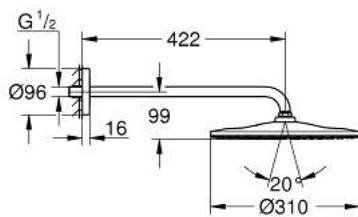

## 22 121 KF0 RAINSHOWER MONO 310 HEAD SHOWER SET 422 MM, 1 SPRAY

### PRODUCT DESCRIPTION

- Colour: phantom black
- consisting of:
  - head shower Rainshower 310, spray plate phantom black
  - spray pattern: GROHE PureRain
  - shower arm 422 mm
  - GROHE EcoJoy 9.5 l/min flow limiter
  - GROHE DreamSpray - perfect spray pattern
  - GROHE SpeedClean - effortless limescale removal
  - Inner WaterGuide - inner insulation for surface protection
  - suitable for instantaneous heater

## 22 121 KF0 RAINSHOWER MONO 310 HEAD SHOWER SET 422 MM, 1 SPRAY

**SPARE PARTS**, March 2022 – now

1: Fibre seal dia. Ø 18,5 x Ø 12 x 2 (Spare part-nr. 0138900M)

2: Dirt strainer (Spare part-nr. 48007000)