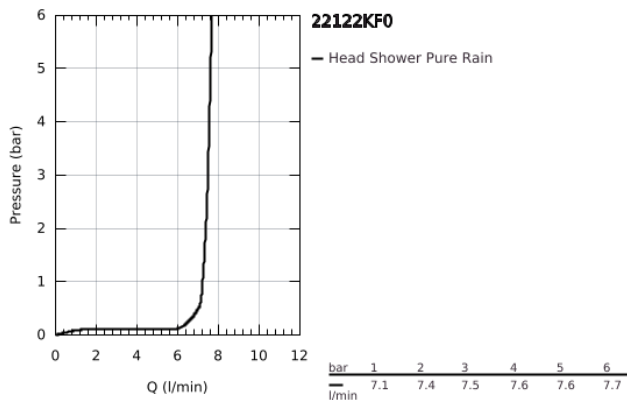

22 122 KF0 RAINSHOWER MONO 310 HEAD SHOWER SET CEILING 142 MM, 1 SPRAY

PRODUCT DESCRIPTION

- Colour: phantom black
- consisting of:
 - head shower Rainshower 310, spray plate phantom black
 - spray pattern: GROHE PureRain
 - Rainshower shower arm ceiling 142 mm
 - GROHE EcoJoy 9.5 l/min flow limiter
 - GROHE DreamSpray - perfect spray pattern
 - GROHE SpeedClean - effortless limescale removal
 - Inner WaterGuide - inner insulation for surface protection
- suitable for instantaneous heater

22 122 KF0 RAINSHOWER MONO 310 HEAD SHOWER SET CEILING 142 MM, 1 SPRAY

SPARE PARTS, March 2022 – now

- 1: escutcheon (Spare part-nr. 11741KF0)
- 2: Fibre seal dia. \varnothing 18,5 x \varnothing 12 x 2 (Spare part-nr. 0138900M)
- 3: Dirt strainer (Spare part-nr. 48007000)