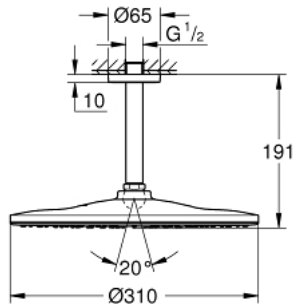

22 122 KF0 RAINSHOWER MONO 310 HEAD SHOWER SET CEILING 142 MM, 1 SPRAY

PRODUCT DESCRIPTION

- Colour: phantom black
- consisting of:
 - head shower Rainshower 310, spray plate phantom black
 - spray pattern: GROHE PureRain
 - Rainshower shower arm ceiling 142 mm
 - GROHE EcoJoy 9.5 l/min flow limiter
 - GROHE DreamSpray - perfect spray pattern
 - GROHE SpeedClean - effortless limescale removal
 - Inner WaterGuide - inner insulation for surface protection
- suitable for instantaneous heater

22 122 KF0 RAINSHOWER MONO 310 HEAD SHOWER SET CEILING 142 MM, 1 SPRAY

SPARE PARTS, March 2022 – now

- 1: escutcheon (Spare part-nr. 11741KF0)
- 2: Fibre seal dia. \varnothing 18,5 x \varnothing 12 x 2 (Spare part-nr. 0138900M)
- 3: Dirt strainer (Spare part-nr. 48007000)