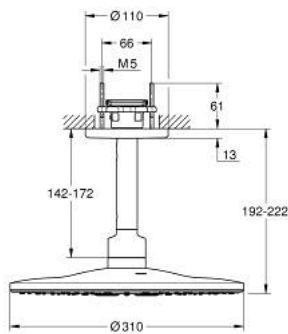

## 22 124 KF0 RAINSHOWER SMARTACTIVE 310 HEAD SHOWER SET CEILING 142 MM, 2 SPRAYS

### PRODUCT DESCRIPTION

- Colour: phantom black
- consisting of:
  - head shower Rainshower SmartActive 310
  - spray patterns: GROHE PureRain, ActiveRain
  - 142 mm ceiling shower arm
- GROHE DreamSpray - perfect spray pattern
- GROHE SpeedClean - effortless limescale removal
- Inner WaterGuide - inner insulation for surface protection
- requires rough-in set 26 483 or 26 484 - to be ordered separately