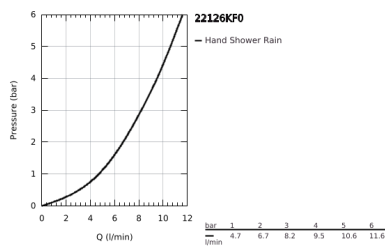

22 126 KF0 EUPHORIA COSMOPOLITAN STICK HAND SHOWER 1 SPRAY

PRODUCT DESCRIPTION

- Colour: phantom black
- spray pattern: Standard spray
- maximum flow rate (at 3 bar): 8.2 l/min
- GROHE EcoJoy - less water, perfect flow
- GROHE SpeedClean - effortless limescale removal
- Inner WaterGuide - inner insulation for surface protection
- universal mounting system, fitting all standard shower hoses
- suitable for instantaneous heater
- min. recommended pressure 1.0 bar