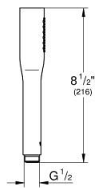

22 126 KF0 EUPHORIA COSMOPOLITAN STICK HAND SHOWER 1 SPRAY

PRODUCT DESCRIPTION

- Colour: phantom black
- spray pattern: Standard spray
- maximum flow rate (at 3 bar): 8.2 l/min
- GROHE EcoJoy - less water, perfect flow
- GROHE SpeedClean - effortless limescale removal
- Inner WaterGuide - inner insulation for surface protection
- universal mounting system, fitting all standard shower hoses
- suitable for instantaneous heater
- min. recommended pressure 1.0 bar

22 126 KF0 EUPHORIA COSMOPOLITAN STICK HAND SHOWER 1 SPRAY

SPARE PARTS, March 2022 – now

1: Dirt strainer (Spare part-nr. 0700200M)