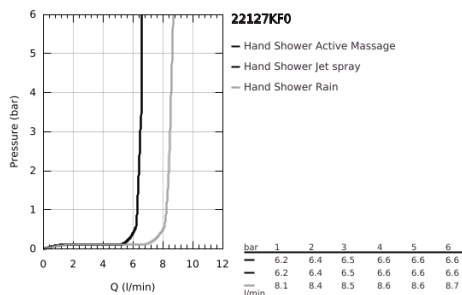

22 127 KF0 RAINSHOWER SMARTACTIVE 130 HAND SHOWER 3 SPRAYS

PRODUCT DESCRIPTION

- Colour: phantom black
- spray plate phantom black
- spray patterns: Rain, Jet, ActiveMassage
- GROHE EcoJoy 9.5 l/min flow limiter
- GROHE DreamSpray - perfect spray pattern
- GROHE SmartTip showering spray selection via push of a ring
- GROHE SpeedClean - effortless limescale removal
- Inner WaterGuide - inner insulation for surface protection
- universal mounting system, fitting all standard shower hoses
- suitable for instantaneous heater

22 127 KF0 RAINSHOWER SMARTACTIVE 130 HAND SHOWER 3 SPRAYS

SPARE PARTS, March 2022 – now

1: Dirt strainer (Spare part-nr. 0700200M)