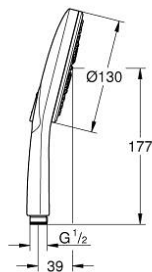

22 127 KF0 RAINSHOWER SMARTACTIVE 130 HAND SHOWER 3 SPRAYS

PRODUCT DESCRIPTION

- Colour: phantom black
- spray plate phantom black
- spray patterns: Rain, Jet, ActiveMassage
- GROHE EcoJoy 9.5 l/min flow limiter
- GROHE DreamSpray - perfect spray pattern
- GROHE SmartTip showering spray selection via push of a ring
- GROHE SpeedClean - effortless limescale removal
- Inner WaterGuide - inner insulation for surface protection
- universal mounting system, fitting all standard shower hoses
- suitable for instantaneous heater

22 127 KF0 RAINSHOWER SMARTACTIVE 130 HAND SHOWER 3 SPRAYS

SPARE PARTS, March 2022 – now

1: Dirt strainer (Spare part-nr. 0700200M)