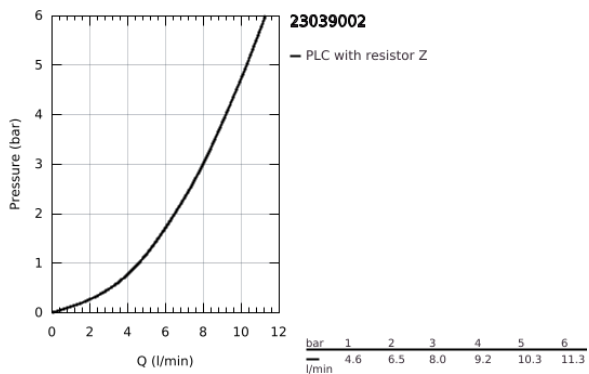

23 039 002 **EUROSTYLE COSMOPOLITAN PILLAR TAP**
XS-SIZE

PRODUCT DESCRIPTION

- Colour: chrome
- single hole installation
- metal lever
- ceramic headpart 1/2", 90°
- GROHE LongLife finish
- mousseur
- min. recommended pressure 1.0 bar
- acoustic group I in accordance with DIN 4109
- union nut 1/2" x 10.5 mm

23 039 002 EUROSTYLE COSMOPOLITAN PILLAR TAP XS-SIZE

SPARE PARTS, March 2010 – now

- 1: Handle (Spare part-nr. 48067000)
 - 1.1: Replacement handle connection kit (Spare part-nr. 45186000)
 - 1.1.1: O-ring Ø 18.2 x Ø 1.7 (Spare part-nr. 0392400M)
 - 2: Ceramic headpart, 1/2" (Spare part-nr. 45882000)
 - 2.1: O-ring Ø 18.2 x Ø 1.7 (Spare part-nr. 0392400M)
 - 3: Economy Mousseur (Spare part-nr. 13951000)
 - 4: Shank fastening assembly 1/2" (Spare part-nr. 45000000)
 - 5: Coupling nut 1/2" (Spare part-nr. 1290100M)
 - 5.1: Fibre seal dia. Ø 18,5 x Ø 12 x 2 (Spare part-nr. 0138900M)
 - 6: Coupling nut 1/2" x 14.5 mm (Spare part-nr. 1290200M)*
- * Optional accessories