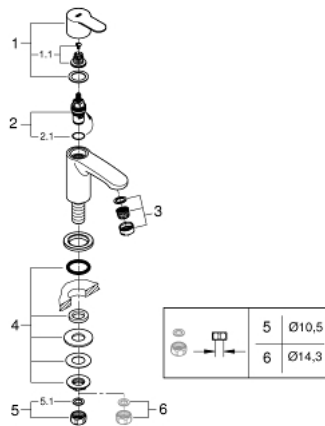

23 039 002 **EUROSTYLE COSMOPOLITAN PILLAR TAP**
XS-SIZE

PRODUCT DESCRIPTION

- Colour: chrome
- single hole installation
- metal lever
- ceramic headpart 1/2", 90°
- GROHE LongLife finish
- mousseur
- min. recommended pressure 1.0 bar
- acoustic group I in accordance with DIN 4109
- union nut 1/2" x 10.5 mm

23 039 002 EUROSTYLE COSMOPOLITAN PILLAR TAP XS-SIZE

SPARE PARTS, March 2010 – now

- 1: Handle (Spare part-nr. 48067000)
 - 1.1: Replacement handle connection kit (Spare part-nr. 45186000)
 - 1.1.1: O-ring Ø 18.2 x Ø 1.7 (Spare part-nr. 0392400M)
 - 2: Ceramic headpart, 1/2" (Spare part-nr. 45882000)
 - 2.1: O-ring Ø 18.2 x Ø 1.7 (Spare part-nr. 0392400M)
 - 3: Economy Mousseur (Spare part-nr. 13951000)
 - 4: Shank fastening assembly 1/2" (Spare part-nr. 45000000)
 - 5: Coupling nut 1/2" (Spare part-nr. 1290100M)
 - 5.1: Fibre seal dia. Ø 18,5 x Ø 12 x 2 (Spare part-nr. 0138900M)
 - 6: Coupling nut 1/2" x 14.5 mm (Spare part-nr. 1290200M)*
- * Optional accessories