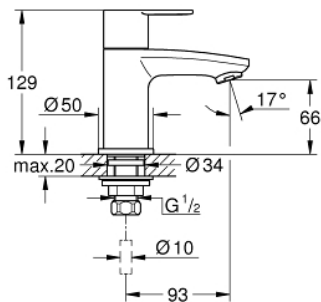

23 039 002 **EUROSTYLE COSMOPOLITAN PILLAR TAP**
XS-SIZE

PRODUCT DESCRIPTION

- Colour: chrome
- single hole installation
- metal lever
- ceramic headpart 1/2", 90°
- GROHE LongLife finish
- mousseur
- min. recommended pressure 1.0 bar
- acoustic group I in accordance with DIN 4109
- union nut 1/2" x 10.5 mm

23 039 002 EUROSTYLE COSMOPOLITAN PILLAR TAP XS-SIZE

SPARE PARTS, March 2010 – now

- 1: Handle (Spare part-nr. 48067000)
 - 1.1: Replacement handle connection kit (Spare part-nr. 45186000)
 - 1.1.1: O-ring Ø 18.2 x Ø 1.7 (Spare part-nr. 0392400M)
 - 2: Ceramic headpart, 1/2" (Spare part-nr. 45882000)
 - 2.1: O-ring Ø 18.2 x Ø 1.7 (Spare part-nr. 0392400M)
 - 3: Economy Mousseur (Spare part-nr. 13951000)
 - 4: Shank fastening assembly 1/2" (Spare part-nr. 45000000)
 - 5: Coupling nut 1/2" (Spare part-nr. 1290100M)
 - 5.1: Fibre seal dia. Ø 18,5 x Ø 12 x 2 (Spare part-nr. 0138900M)
 - 6: Coupling nut 1/2" x 14.5 mm (Spare part-nr. 1290200M)*
- * Optional accessories