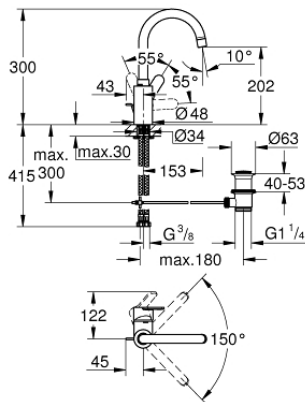

23 043 003 **EUROSTYLE COSMOPOLITAN SINGLE-LEVER BASIN MIXER 1/2"**
L-SIZE

PRODUCT DESCRIPTION

- Colour: chrome
- single hole installation
- metal lever
- covered lever fixing
- GROHE SilkMove 35 mm ceramic cartridge
- adjustable flow rate limiter
- GROHE LongLife finish
- Protected Water Ways no contact of water with lead or nickel inside the tap
- GROHE FastFixation installation system
- mousseur
- swivel tubular spout
- with stop limiter
- pop-up waste set 1 1/4"
- flexible connection hoses
- min. recommended pressure 1.0 bar

23 043 003 **EUROSTYLE COSMOPOLITAN SINGLE-LEVER BASIN MIXER 1/2"**
L-SIZE

SPARE PARTS, August 2017 – now

- 1: Lever (Spare part-nr. 46750000)
- 2: Cartridge (Spare part-nr. 46374000)
- 3: Mousseur (Spare part-nr. 48418000)
- 4: Pop-up rod (Spare part-nr. 46739000)
- 5: Shank fastening assembly (Spare part-nr. 46671000)
- 6: Waste set 1 1/4" (Spare part-nr. 28910000)
- 6.1: Plug (Spare part-nr. 07182000)
- 6.2: Eccentric rod (Spare part-nr. 07052000)
- 7: Socket Spanner (Spare part-nr. 19332000)*
- 8: Mounting wrench (Spare part-nr. 19017000)*
- 9: Eccentric rod (Spare part-nr. 07341000)*