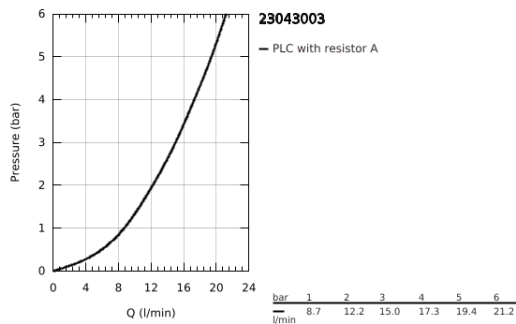

23 043 003 **EUROSTYLE COSMOPOLITAN SINGLE-LEVER BASIN MIXER 1/2"**
L-SIZE

PRODUCT DESCRIPTION

- Colour: chrome
- single hole installation
- metal lever
- covered lever fixing
- GROHE SilkMove 35 mm ceramic cartridge
- adjustable flow rate limiter
- GROHE LongLife finish
- Protected Water Ways no contact of water with lead or nickel inside the tap
- GROHE FastFixation installation system
- mousseur
- swivel tubular spout
- with stop limiter
- pop-up waste set 1 1/4"
- flexible connection hoses
- min. recommended pressure 1.0 bar

23 043 003 **EUROSTYLE COSMOPOLITAN SINGLE-LEVER BASIN MIXER 1/2"**
L-SIZE

SPARE PARTS, August 2017 – now

- 1: Lever (Spare part-nr. 46750000)
- 2: Cartridge (Spare part-nr. 46374000)
- 3: Mousseur (Spare part-nr. 48418000)
- 4: Pop-up rod (Spare part-nr. 46739000)
- 5: Shank fastening assembly (Spare part-nr. 46671000)
- 6: Waste set 1 1/4" (Spare part-nr. 28910000)
- 6.1: Plug (Spare part-nr. 07182000)
- 6.2: Eccentric rod (Spare part-nr. 07052000)
- 7: Socket Spanner (Spare part-nr. 19332000)*
- 8: Mounting wrench (Spare part-nr. 19017000)*
- 9: Eccentric rod (Spare part-nr. 07341000)*