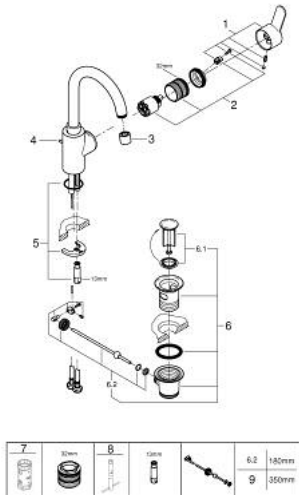

23 043 003 **EUROSTYLE COSMOPOLITAN SINGLE-LEVER BASIN MIXER 1/2"**
L-SIZE

PRODUCT DESCRIPTION

- Colour: chrome
- single hole installation
- metal lever
- covered lever fixing
- GROHE SilkMove 35 mm ceramic cartridge
- adjustable flow rate limiter
- GROHE LongLife finish
- Protected Water Ways no contact of water with lead or nickel inside the tap
- GROHE FastFixation installation system
- mousseur
- swivel tubular spout
- with stop limiter
- pop-up waste set 1 1/4"
- flexible connection hoses
- min. recommended pressure 1.0 bar

23 043 003 **EUROSTYLE COSMOPOLITAN SINGLE-LEVER BASIN MIXER 1/2"**
L-SIZE

SPARE PARTS, August 2017 – now

- 1: Lever (Spare part-nr. 46750000)
- 2: Cartridge (Spare part-nr. 46374000)
- 3: Mousseur (Spare part-nr. 48418000)
- 4: Pop-up rod (Spare part-nr. 46739000)
- 5: Shank fastening assembly (Spare part-nr. 46671000)
- 6: Waste set 1 1/4" (Spare part-nr. 28910000)
- 6.1: Plug (Spare part-nr. 07182000)
- 6.2: Eccentric rod (Spare part-nr. 07052000)
- 7: Socket Spanner (Spare part-nr. 19332000)*
- 8: Mounting wrench (Spare part-nr. 19017000)*
- 9: Eccentric rod (Spare part-nr. 07341000)*