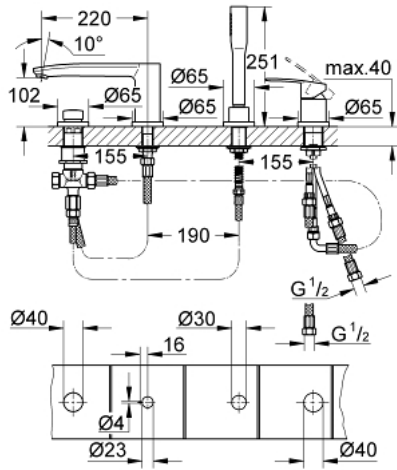

23 048 003 EUROSTYLE COSMOPOLITAN FOUR-HOLE SINGLE-LEVER BATH COMBINATION

PRODUCT DESCRIPTION

- Colour: chrome
- GROHE SilkMove 46 mm ceramic cartridge
- GROHE LongLife finish
- consisting of:
 - pre-assembled spout fixing
 - single lever mixer operating element
 - bath inlet with mousseur
 - diverter bath/shower
 - Euphoria Cosmopolitan hand shower 6.6 l/min
 - metal shower hose 2000 mm (always chrome for any colour of the set)
 - flexible connection hoses
 - connection for shower hose
 - protected against backflow
 - can be used with 29 037 000
 - min. recommended pressure 1.0 bar

23 048 003 EUROSTYLE COSMOPOLITAN FOUR-HOLE SINGLE-LEVER BATH COMBINATION

SPARE PARTS, November 2016 – now

- 1: Lever (Spare part-nr. 46726000)
- 2: Cap (Spare part-nr. 46727000)
- 3: Cartridge (Spare part-nr. 46048000)
- 4: Tube (Spare part-nr. 07227000)
- 5: Dirt strainer (Spare part-nr. 0700200M)
- 6: Cone nut (Spare part-nr. 08864000)
- 7: Spring (Spare part-nr. 00869000)
- 8: Diverter knob (Spare part-nr. 46721000)
- 9: Diverter (Spare part-nr. 45443000)
- 9.1: Sealing washer $\varnothing 6 \times \varnothing 2$ (Spare part-nr. 0128300M)
- 9.2: Sealing washer (Spare part-nr. 0120500M)
- 10: Repl. kit for shank fastening (Spare part-nr. 45444000)
- 11: Non-return valve (Spare part-nr. 08565000)
- 12: Tube (Spare part-nr. 07300000)
- 13: Mousseur (Spare part-nr. 13922000)
- 14: Tube (Spare part-nr. 48018000)
- 15: Tube (Spare part-nr. 48017000)
- 16: Metal hose (Spare part-nr. 28146000)
- 17: Temperature limiter (Spare part-nr. 46375000)*
- 18: Socket Spanner (Spare part-nr. 19332000)*