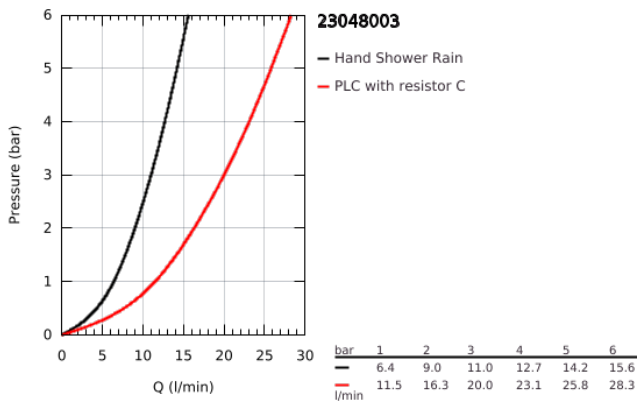

23 048 003 EUROSTYLE COSMOPOLITAN FOUR-HOLE SINGLE-LEVER BATH COMBINATION

PRODUCT DESCRIPTION

- Colour: chrome
- GROHE SilkMove 46 mm ceramic cartridge
- GROHE LongLife finish
- consisting of:
 - pre-assembled spout fixing
 - single lever mixer operating element
 - bath inlet with mousseur
 - diverter bath/shower
 - Euphoria Cosmopolitan hand shower 6.6 l/min
 - metal shower hose 2000 mm (always chrome for any colour of the set)
 - flexible connection hoses
 - connection for shower hose
 - protected against backflow
 - can be used with 29 037 000
 - min. recommended pressure 1.0 bar

23 048 003 EUROSTYLE COSMOPOLITAN FOUR-HOLE SINGLE-LEVER BATH COMBINATION

SPARE PARTS, November 2016 – now

- 1: Lever (Spare part-nr. 46726000)
- 2: Cap (Spare part-nr. 46727000)
- 3: Cartridge (Spare part-nr. 46048000)
- 4: Tube (Spare part-nr. 07227000)
- 5: Dirt strainer (Spare part-nr. 0700200M)
- 6: Cone nut (Spare part-nr. 08864000)
- 7: Spring (Spare part-nr. 00869000)
- 8: Diverter knob (Spare part-nr. 46721000)
- 9: Diverter (Spare part-nr. 45443000)
- 9.1: Sealing washer $\varnothing 6 \times \varnothing 2$ (Spare part-nr. 0128300M)
- 9.2: Sealing washer (Spare part-nr. 0120500M)
- 10: Repl. kit for shank fastening (Spare part-nr. 45444000)
- 11: Non-return valve (Spare part-nr. 08565000)
- 12: Tube (Spare part-nr. 07300000)
- 13: Mousseur (Spare part-nr. 13922000)
- 14: Tube (Spare part-nr. 48018000)
- 15: Tube (Spare part-nr. 48017000)
- 16: Metal hose (Spare part-nr. 28146000)
- 17: Temperature limiter (Spare part-nr. 46375000)*
- 18: Socket Spanner (Spare part-nr. 19332000)*