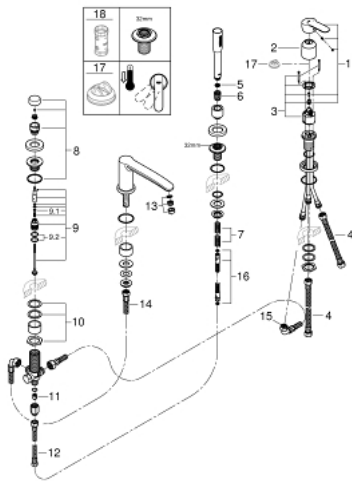

23 048 003 EUROSTYLE COSMOPOLITAN FOUR-HOLE SINGLE-LEVER BATH COMBINATION

PRODUCT DESCRIPTION

- Colour: chrome
- GROHE SilkMove 46 mm ceramic cartridge
- GROHE LongLife finish
- consisting of:
 - pre-assembled spout fixing
 - single lever mixer operating element
 - bath inlet with mousseur
 - diverter bath/shower
 - Euphoria Cosmopolitan hand shower 6.6 l/min
 - metal shower hose 2000 mm (always chrome for any colour of the set)
 - flexible connection hoses
 - connection for shower hose
 - protected against backflow
 - can be used with 29 037 000
 - min. recommended pressure 1.0 bar

23 048 003 EUROSTYLE COSMOPOLITAN FOUR-HOLE SINGLE-LEVER BATH COMBINATION

SPARE PARTS, November 2016 – now

- 1: Lever (Spare part-nr. 46726000)
- 2: Cap (Spare part-nr. 46727000)
- 3: Cartridge (Spare part-nr. 46048000)
- 4: Tube (Spare part-nr. 07227000)
- 5: Dirt strainer (Spare part-nr. 0700200M)
- 6: Cone nut (Spare part-nr. 08864000)
- 7: Spring (Spare part-nr. 00869000)
- 8: Diverter knob (Spare part-nr. 46721000)
- 9: Diverter (Spare part-nr. 45443000)
- 9.1: Sealing washer $\varnothing 6 \times \varnothing 2$ (Spare part-nr. 0128300M)
- 9.2: Sealing washer (Spare part-nr. 0120500M)
- 10: Repl. kit for shank fastening (Spare part-nr. 45444000)
- 11: Non-return valve (Spare part-nr. 08565000)
- 12: Tube (Spare part-nr. 07300000)
- 13: Mousseur (Spare part-nr. 13922000)
- 14: Tube (Spare part-nr. 48018000)
- 15: Tube (Spare part-nr. 48017000)
- 16: Metal hose (Spare part-nr. 28146000)
- 17: Temperature limiter (Spare part-nr. 46375000)*
- 18: Socket Spanner (Spare part-nr. 19332000)*