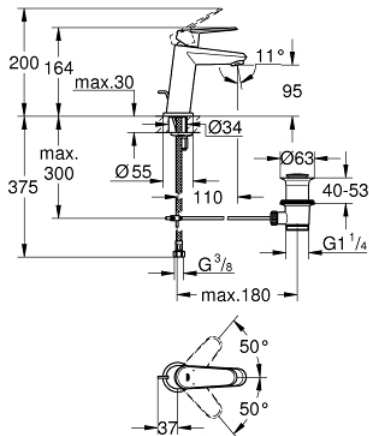

23 049 002 **EURODISC COSMOPOLITAN SINGLE-LEVER BASIN MIXER 1/2"**
S-SIZE

PRODUCT DESCRIPTION

- Colour: chrome
- single hole installation
- metal lever
- GROHE SilkMove 28 mm ceramic cartridge
- GROHE LongLife finish
- GROHE FastFixation installation system with centering support
- mousseur
- pop-up waste set 1 1/4"
- flexible connection hoses

23 049 002 **EURODISC COSMOPOLITAN SINGLE-LEVER BASIN MIXER 1/2"**
S-SIZE

SPARE PARTS, January 2012 – now

- 1: Lever (Spare part-nr. 46740000)
- 2: Fitting ring (Spare part-nr. 46715000)
- 3: Cartridge (Spare part-nr. 46580000)
- 4: Pop-up rod (Spare part-nr. 46739000)
- 5: Mousseur (Spare part-nr. 13929000)
- 6: Center ring (Spare part-nr. 46719000)
- 7: Base plate (Spare part-nr. 48165000)
- 8: Shank fastening assembly (Spare part-nr. 46645000)
- 9: Waste set 1 1/4" (Spare part-nr. 28910000)
- 9.1: Plug (Spare part-nr. 07182000)
- 9.2: Eccentric rod (Spare part-nr. 07052000)
- 10: Mounting wrench (Spare part-nr. 19017000)*