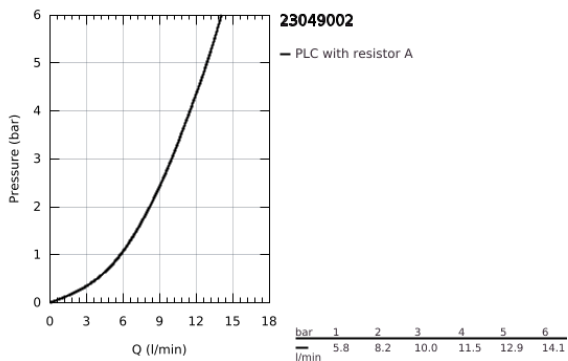

23 049 002 **EURODISC COSMOPOLITAN SINGLE-LEVER BASIN MIXER 1/2"**
S-SIZE

PRODUCT DESCRIPTION

- Colour: chrome
- single hole installation
- metal lever
- GROHE SilkMove 28 mm ceramic cartridge
- GROHE LongLife finish
- GROHE FastFixation installation system with centering support
- mousseur
- pop-up waste set 1 1/4"
- flexible connection hoses

23 049 002 **EURODISC COSMOPOLITAN SINGLE-LEVER BASIN MIXER 1/2"**
S-SIZE

SPARE PARTS, January 2012 – now

- 1: Lever (Spare part-nr. 46740000)
- 2: Fitting ring (Spare part-nr. 46715000)
- 3: Cartridge (Spare part-nr. 46580000)
- 4: Pop-up rod (Spare part-nr. 46739000)
- 5: Mousseur (Spare part-nr. 13929000)
- 6: Center ring (Spare part-nr. 46719000)
- 7: Base plate (Spare part-nr. 48165000)
- 8: Shank fastening assembly (Spare part-nr. 46645000)
- 9: Waste set 1 1/4" (Spare part-nr. 28910000)
- 9.1: Plug (Spare part-nr. 07182000)
- 9.2: Eccentric rod (Spare part-nr. 07052000)
- 10: Mounting wrench (Spare part-nr. 19017000)*