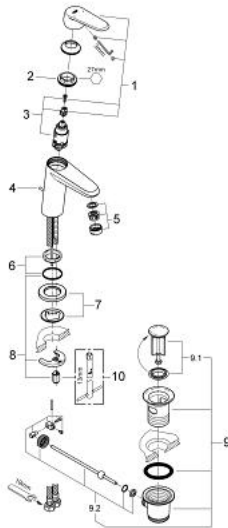

23 049 002 **EURODISC COSMOPOLITAN SINGLE-LEVER BASIN MIXER 1/2"**
S-SIZE

PRODUCT DESCRIPTION

- Colour: chrome
- single hole installation
- metal lever
- GROHE SilkMove 28 mm ceramic cartridge
- GROHE LongLife finish
- GROHE FastFixation installation system with centering support
- mousseur
- pop-up waste set 1 1/4"
- flexible connection hoses

23 049 002 **EURODISC COSMOPOLITAN SINGLE-LEVER BASIN MIXER 1/2"**
S-SIZE

SPARE PARTS, January 2012 – now

- 1: Lever (Spare part-nr. 46740000)
- 2: Fitting ring (Spare part-nr. 46715000)
- 3: Cartridge (Spare part-nr. 46580000)
- 4: Pop-up rod (Spare part-nr. 46739000)
- 5: Mousseur (Spare part-nr. 13929000)
- 6: Center ring (Spare part-nr. 46719000)
- 7: Base plate (Spare part-nr. 48165000)
- 8: Shank fastening assembly (Spare part-nr. 46645000)
- 9: Waste set 1 1/4" (Spare part-nr. 28910000)
- 9.1: Plug (Spare part-nr. 07182000)
- 9.2: Eccentric rod (Spare part-nr. 07052000)
- 10: Mounting wrench (Spare part-nr. 19017000)*