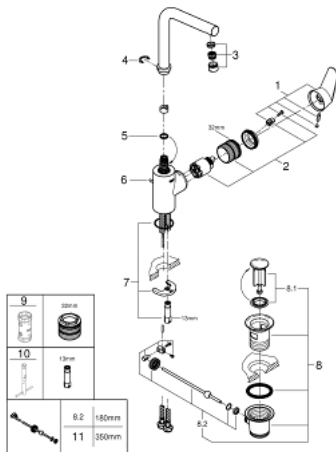

23 054 003 **EURODISC COSMOPOLITAN SINGLE-LEVER BASIN MIXER 1/2" L-SIZE**

PRODUCT DESCRIPTION

- Colour: chrome
- single hole installation
- metal lever
- covered lever fixing
- GROHE SilkMove 35 mm ceramic cartridge
- adjustable flow rate limiter
- GROHE LongLife finish
- GROHE FastFixation Plus installation system
- mousseur
- swivel tubular spout with stop limiter
- adjustable swivel area 0° / 150° / 360°
- pop-up waste set 1 1/4"
- flexible connection hoses
- min. recommended pressure 1.0 bar
- optional temperature limiter ref. no. 46 375 000

23 054 003 **EURODISC COSMOPOLITAN SINGLE-LEVER BASIN MIXER 1/2"**
L-SIZE

SPARE PARTS, August 2017 – now

- 1: Lever (Spare part-nr. 46750000)
 - 2: Cartridge (Spare part-nr. 46374000)
 - 3: Mousseur (Spare part-nr. 64186000)
 - 4: Safety ring (Spare part-nr. 48420000)
 - 5: Sealing washer (Spare part-nr. 0128500M)
 - 6: Pop-up rod (Spare part-nr. 46739000)
 - 7: Shank fastening assembly (Spare part-nr. 46671000)
 - 8: Waste set 1 1/4" (Spare part-nr. 28910000)
 - 8.1: Plug (Spare part-nr. 07182000)
 - 8.2: Eccentric rod (Spare part-nr. 07052000)
 - 9: Socket Spanner (Spare part-nr. 19332000)*
 - 10: Mounting wrench (Spare part-nr. 19017000)*
 - 11: Eccentric rod (Spare part-nr. 07341000)*
- * Optional accessories