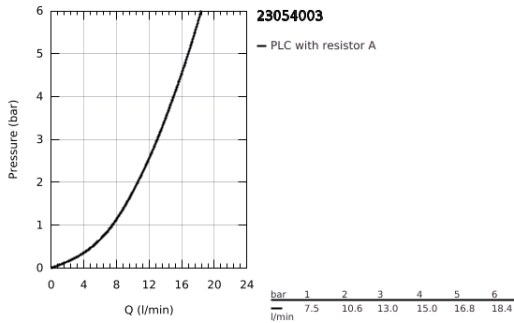

23 054 003 **EURODISC COSMOPOLITAN SINGLE-LEVER BASIN MIXER 1/2" L-SIZE**

PRODUCT DESCRIPTION

- Colour: chrome
- single hole installation
- metal lever
- covered lever fixing
- GROHE SilkMove 35 mm ceramic cartridge
- adjustable flow rate limiter
- GROHE LongLife finish
- GROHE FastFixation Plus installation system
- mousseur
- swivel tubular spout with stop limiter
- adjustable swivel area 0° / 150° / 360°
- pop-up waste set 1 1/4"
- flexible connection hoses
- min. recommended pressure 1.0 bar
- optional temperature limiter ref. no. 46 375 000

23 054 003 **EURODISC COSMOPOLITAN SINGLE-LEVER BASIN MIXER 1/2"**
L-SIZE

SPARE PARTS, August 2017 – now

- 1: Lever (Spare part-nr. 46750000)
 - 2: Cartridge (Spare part-nr. 46374000)
 - 3: Mousseur (Spare part-nr. 64186000)
 - 4: Safety ring (Spare part-nr. 48420000)
 - 5: Sealing washer (Spare part-nr. 0128500M)
 - 6: Pop-up rod (Spare part-nr. 46739000)
 - 7: Shank fastening assembly (Spare part-nr. 46671000)
 - 8: Waste set 1 1/4" (Spare part-nr. 28910000)
 - 8.1: Plug (Spare part-nr. 07182000)
 - 8.2: Eccentric rod (Spare part-nr. 07052000)
 - 9: Socket Spanner (Spare part-nr. 19332000)*
 - 10: Mounting wrench (Spare part-nr. 19017000)*
 - 11: Eccentric rod (Spare part-nr. 07341000)*
- * Optional accessories