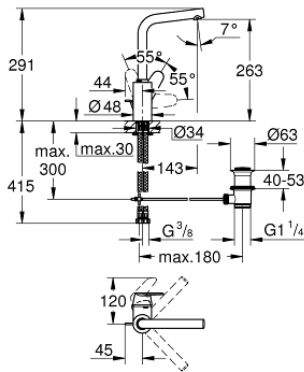

23 054 003 **EURODISC COSMOPOLITAN SINGLE-LEVER BASIN MIXER 1/2" L-SIZE**

PRODUCT DESCRIPTION

- Colour: chrome
- single hole installation
- metal lever
- covered lever fixing
- GROHE SilkMove 35 mm ceramic cartridge
- adjustable flow rate limiter
- GROHE LongLife finish
- GROHE FastFixation Plus installation system
- mousseur
- swivel tubular spout with stop limiter
- adjustable swivel area 0° / 150° / 360°
- pop-up waste set 1 1/4"
- flexible connection hoses
- min. recommended pressure 1.0 bar
- optional temperature limiter ref. no. 46 375 000

23 054 003 **EURODISC COSMOPOLITAN SINGLE-LEVER BASIN MIXER 1/2"**
L-SIZE

SPARE PARTS, August 2017 – now

- 1: Lever (Spare part-nr. 46750000)
 - 2: Cartridge (Spare part-nr. 46374000)
 - 3: Mousseur (Spare part-nr. 64186000)
 - 4: Safety ring (Spare part-nr. 48420000)
 - 5: Sealing washer (Spare part-nr. 0128500M)
 - 6: Pop-up rod (Spare part-nr. 46739000)
 - 7: Shank fastening assembly (Spare part-nr. 46671000)
 - 8: Waste set 1 1/4" (Spare part-nr. 28910000)
 - 8.1: Plug (Spare part-nr. 07182000)
 - 8.2: Eccentric rod (Spare part-nr. 07052000)
 - 9: Socket Spanner (Spare part-nr. 19332000)*
 - 10: Mounting wrench (Spare part-nr. 19017000)*
 - 11: Eccentric rod (Spare part-nr. 07341000)*
- * Optional accessories