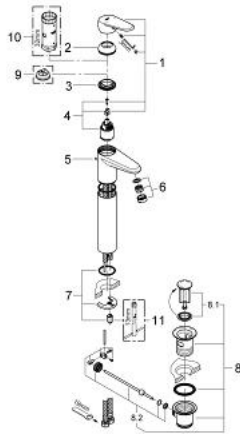

23 055 002 **EURODISC COSMOPOLITAN SINGLE-LEVER BASIN MIXER 1/2" XL-SIZE**

**PRODUCT DESCRIPTION**

- Colour: chrome
- single hole installation
- metal lever
- for free-standing basins
- GROHE SilkMove 35 mm ceramic cartridge
- adjustable flow rate limiter
- adjustable minimum flow rate approx. 2.5 l/min
- GROHE LongLife finish
- GROHE FastFixation installation system with centering support
- mousseur
- pop-up waste set 1 1/4"
- flexible connection hoses
- optional temperature limiter ref. no. 46 375 000
- acoustic group I in accordance with DIN 4109

## 23 055 002 EURODISC COSMOPOLITAN SINGLE-LEVER BASIN MIXER 1/2" XL-SIZE

### SPARE PARTS, March 2010 – now

- 1: Lever (Spare part-nr. 46738000)
- 2: Cap (Spare part-nr. 46492000)
- 3: Screw coupling (Spare part-nr. 46460000)
- 4: Cartridge (Spare part-nr. 46374000)
- 5: Pop-up rod (Spare part-nr. 46739000)
- 6: Mousseur (Spare part-nr. 13929000)
- 7: Shank fastening assembly (Spare part-nr. 46645000)
- 8: Waste set 1 1/4" (Spare part-nr. 28910000)
- 8.1: Plug (Spare part-nr. 07182000)
- 8.2: Eccentric rod (Spare part-nr. 07052000)
- 9: Temperature limiter (Spare part-nr. 46375000)\*
- 10: Socket Spanner (Spare part-nr. 19332000)\*