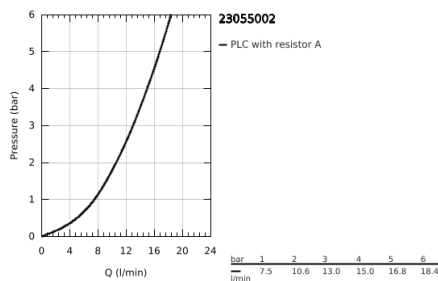

23 055 002 **EURODISC COSMOPOLITAN SINGLE-LEVER BASIN MIXER 1/2" XL-SIZE**

**PRODUCT DESCRIPTION**

- Colour: chrome
- single hole installation
- metal lever
- for free-standing basins
- GROHE SilkMove 35 mm ceramic cartridge
- adjustable flow rate limiter
- adjustable minimum flow rate approx. 2.5 l/min
- GROHE LongLife finish
- GROHE FastFixation installation system with centering support
- mousseur
- pop-up waste set 1 1/4"
- flexible connection hoses
- optional temperature limiter ref. no. 46 375 000
- acoustic group I in accordance with DIN 4109

## 23 055 002 EURODISC COSMOPOLITAN SINGLE-LEVER BASIN MIXER 1/2" XL-SIZE