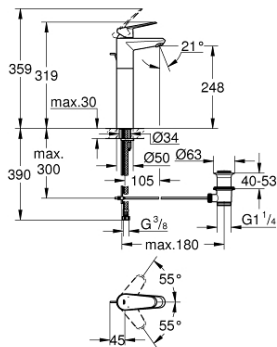

23 055 002 **EURODISC COSMOPOLITAN SINGLE-LEVER BASIN MIXER 1/2" XL-SIZE**

**PRODUCT DESCRIPTION**

- Colour: chrome
- single hole installation
- metal lever
- for free-standing basins
- GROHE SilkMove 35 mm ceramic cartridge
- adjustable flow rate limiter
- adjustable minimum flow rate approx. 2.5 l/min
- GROHE LongLife finish
- GROHE FastFixation installation system with centering support
- mousseur
- pop-up waste set 1 1/4"
- flexible connection hoses
- optional temperature limiter ref. no. 46 375 000
- acoustic group I in accordance with DIN 4109

## 23 055 002 EURODISC COSMOPOLITAN SINGLE-LEVER BASIN MIXER 1/2" XL-SIZE

### SPARE PARTS, March 2010 – now

- 1: Lever (Spare part-nr. 46738000)
- 2: Cap (Spare part-nr. 46492000)
- 3: Screw coupling (Spare part-nr. 46460000)
- 4: Cartridge (Spare part-nr. 46374000)
- 5: Pop-up rod (Spare part-nr. 46739000)
- 6: Mousseur (Spare part-nr. 13929000)
- 7: Shank fastening assembly (Spare part-nr. 46645000)
- 8: Waste set 1 1/4" (Spare part-nr. 28910000)
- 8.1: Plug (Spare part-nr. 07182000)
- 8.2: Eccentric rod (Spare part-nr. 07052000)
- 9: Temperature limiter (Spare part-nr. 46375000)\*
- 10: Socket Spanner (Spare part-nr. 19332000)\*