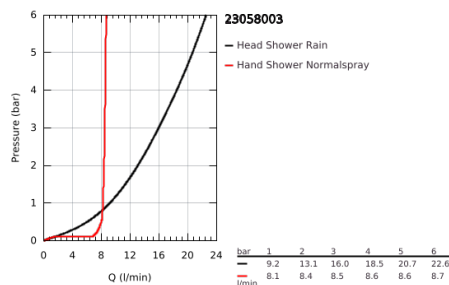

23 058 003 EUPHORIA EURODISC COSMOPOLITAN SYSTEM 210 SHOWER SYSTEM WITH SINGLE LEVER MIXER FOR WALL MOUNTING

PRODUCT DESCRIPTION

- Colour: chrome
- consisting of:
 - horizontal swivable 450 mm shower arm
 - exposed single-lever shower mixer with diverter
 - allows change between:
 - Rainshower Cosmopolitan 210 metal head shower (28 368 000)
 - spray pattern: Rain
 - maximum flow rate (at 3 bar): 16 l/min
 - with ball joint
 - rotation angle $\pm 15^\circ$
 - hand shower Euphoria Cosmopolitan Stick (27 400 000)
 - spray pattern: Rain
 - maximum flow rate (at 3 bar): 8.5 l/min
 - adjustable in height with gliding element
 - shower hose Silverflex 1750 mm 1/2" x 1/2" (28 388)
 - maximum flow rate (at 3 bar): 16 l/min
 - GROHE SilkMove 46 mm ceramic cartridge
 - GROHE DreamSpray - perfect spray pattern
 - GROHE LongLife finish
 - GROHE SpeedClean - effortless limescale removal
 - Inner WaterGuide - inner insulation for surface protection
 - TwistStop - to prevent hose from twisting
 - suitable for instantaneous heaters from 18 kW/h
 - minimum flow rate 5 l/min.