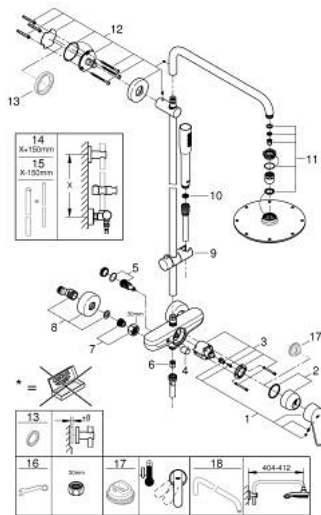

23 058 003 EUPHORIA EURODISC COSMOPOLITAN SYSTEM 210 SHOWER SYSTEM WITH SINGLE LEVER MIXER FOR WALL MOUNTING

SPARE PARTS, June 2017 – now

1. 1: Lever (Spare part-nr. 46743000)
   - 2: Cap (Spare part-nr. 46427000)
   - 3: Cartridge (Spare part-nr. 46048000)
   - 4: Diverter knob (Spare part-nr. 64309000)
   - 5: Diverter (Spare part-nr. 48178000)
   - 6: Non-return valve (Spare part-nr. 08565000)
   - 7: Screw connection 1/2" (Spare part-nr. 45044000)
   - 8: S-union (Spare part-nr. 12662000)
   - 9: Glide element (Spare part-nr. 12140000)
   - 10: Dirt strainer (Spare part-nr. 0700200M)
   - 11: Spare part set (Spare part-nr. 45933000)
   - 12: Shower bar holder (Spare part-nr. 48279000)
   - 13: Compensation disc (Spare part-nr. 27180000)*
   - 14: Shower system pipe for retrofitting (Spare part-nr. 48053000)*
   - 15: Shower system pipe for retrofitting (Spare part-nr. 48054000)*
   - 16: Special spanner (Spare part-nr. 19377000)*
   - 17: Temperature limiter (Spare part-nr. 46308000)*
   - 18: Shower arm for shower systems (Spare part-nr. 14047000)*
2. Optional accessories