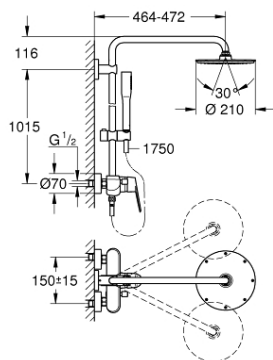

23 058 003 EUPHORIA EURODISC COSMOPOLITAN SYSTEM 210 SHOWER SYSTEM WITH SINGLE LEVER MIXER FOR WALL MOUNTING

PRODUCT DESCRIPTION

- Colour: chrome
- consisting of:
 - horizontal swivable 450 mm shower arm
 - exposed single-lever shower mixer with diverter
 - allows change between:
 - Rainshower Cosmopolitan 210 metal head shower (28 368 000)
 - spray pattern: Rain
 - maximum flow rate (at 3 bar): 16 l/min
 - with ball joint
 - rotation angle $\pm 15^\circ$
 - hand shower Euphoria Cosmopolitan Stick (27 400 000)
 - spray pattern: Rain
 - maximum flow rate (at 3 bar): 8.5 l/min
 - adjustable in height with gliding element
 - shower hose Silverflex 1750 mm 1/2" x 1/2" (28 388)
 - maximum flow rate (at 3 bar): 16 l/min
 - GROHE SilkMove 46 mm ceramic cartridge
 - GROHE DreamSpray - perfect spray pattern
 - GROHE LongLife finish
 - GROHE SpeedClean - effortless limescale removal
 - Inner WaterGuide - inner insulation for surface protection
 - TwistStop - to prevent hose from twisting
 - suitable for instantaneous heaters from 18 kW/h
 - minimum flow rate 5 l/min.