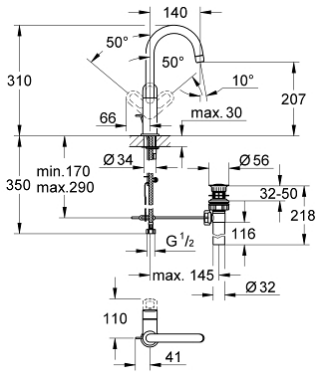

23 091 000 **BAULoop SINGLE-LEVER BASIN MIXER 1/2"**

PRODUCT DESCRIPTION

- Colour: chrome
- single hole installation
- metal lever
- GROHE SmoothControl 28 mm ceramic cartridge
- GROHE LongLife finish
- swivel tubular spout
- mousseur
- pop-up waste set 1 1/4"
- flexible connection hoses
- rapid installation system

23 091 000 **BAULOOP SINGLE-LEVER BASIN MIXER 1/2"**

SPARE PARTS, May 2012 – now

- 1: Lever (Spare part-nr. 46779000)
- 2: Cartridge (Spare part-nr. 46580000)
- 3: Mousseur (Spare part-nr. 13928000)
- 4: Pop-up rod (Spare part-nr. 46739000)
- 5: Shank fastening assembly (Spare part-nr. 46249000)
- 6: Fitting ring (Spare part-nr. 07419000)
- 7: Cap (Spare part-nr. 46581000)
- 8: Mounting wrench (Spare part-nr. 19017000)*