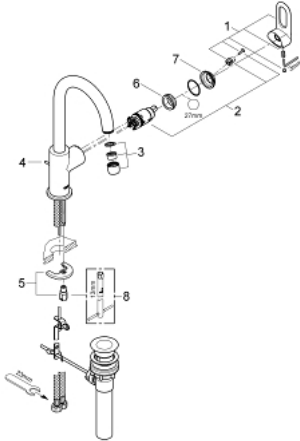

23 091 000 **BAULoop SINGLE-LEVER BASIN MIXER 1/2"**

PRODUCT DESCRIPTION

- Colour: chrome
- single hole installation
- metal lever
- GROHE SmoothControl 28 mm ceramic cartridge
- GROHE LongLife finish
- swivel tubular spout
- mousseur
- pop-up waste set 1 1/4"
- flexible connection hoses
- rapid installation system

23 091 000 **BAULOOP SINGLE-LEVER BASIN MIXER 1/2"**

SPARE PARTS, May 2012 – now

- 1: Lever (Spare part-nr. 46779000)
- 2: Cartridge (Spare part-nr. 46580000)
- 3: Mousseur (Spare part-nr. 13928000)
- 4: Pop-up rod (Spare part-nr. 46739000)
- 5: Shank fastening assembly (Spare part-nr. 46249000)
- 6: Fitting ring (Spare part-nr. 07419000)
- 7: Cap (Spare part-nr. 46581000)
- 8: Mounting wrench (Spare part-nr. 19017000)*