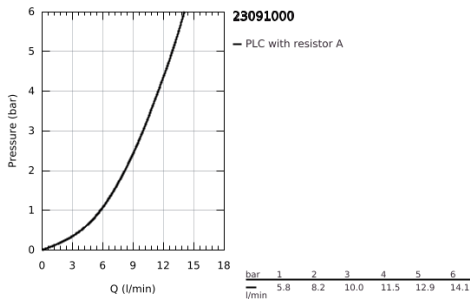

23 091 000 **BAULoop SINGLE-LEVER BASIN MIXER 1/2"**

PRODUCT DESCRIPTION

- Colour: chrome
- single hole installation
- metal lever
- GROHE SmoothControl 28 mm ceramic cartridge
- GROHE LongLife finish
- swivel tubular spout
- mousseur
- pop-up waste set 1 1/4"
- flexible connection hoses
- rapid installation system

23 091 000 **BAULOOP SINGLE-LEVER BASIN MIXER 1/2"**

SPARE PARTS, May 2012 – now

- 1: Lever (Spare part-nr. 46779000)
- 2: Cartridge (Spare part-nr. 46580000)
- 3: Mousseur (Spare part-nr. 13928000)
- 4: Pop-up rod (Spare part-nr. 46739000)
- 5: Shank fastening assembly (Spare part-nr. 46249000)
- 6: Fitting ring (Spare part-nr. 07419000)
- 7: Cap (Spare part-nr. 46581000)
- 8: Mounting wrench (Spare part-nr. 19017000)*