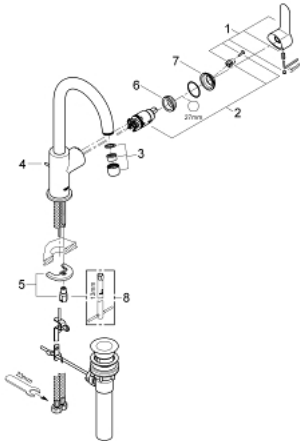

23 093 000 **BAUEDGE SINGLE-LEVER BASIN MIXER 1/2"**
L-SIZE

SPARE PARTS, May 2012 – now

- 1: Lever (Spare part-nr. 46812000)
- 2: Cartridge (Spare part-nr. 46580000)
- 3: Mousseur (Spare part-nr. 13928000)
- 4: Pop-up rod (Spare part-nr. 10769000)
- 5: Shank fastening assembly (Spare part-nr. 46249000)
- 6: Fitting ring (Spare part-nr. 07419000)
- 7: Cap (Spare part-nr. 46581000)
- 8: Mounting wrench (Spare part-nr. 19017000)*