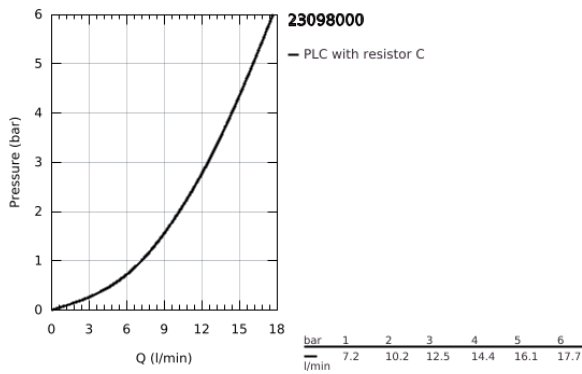

23 098 000 **GROHE BAUFLOW SINGLE-LEVER BASIN MIXER 1/2"**

**PRODUCT DESCRIPTION**

- Colour: chrome
- single hole installation
- metal lever
- GROHE SmoothControl 28 mm ceramic cartridge
- GROHE LongLife finish
- mousseur
- with lift-rod
- without pop up waste set
- flexible connection hoses
- rapid installation system

23 098 000 **GROHE BAUFLW SINGLE-LEVER BASIN MIXER 1/2"**

**SPARE PARTS**, June 2010 – now

- 1: Lever (Spare part-nr. 46701000)
- 2: Cartridge (Spare part-nr. 46580000)
- 3: Pop-up rod (Spare part-nr. 06329000)
- 4: Mousseur (Spare part-nr. 13952000)
- 5: Shank fastening assembly (Spare part-nr. 46249000)
- 6: Base plate (Spare part-nr. 48052000)\*
- 7: Mounting wrench (Spare part-nr. 19017000)\*