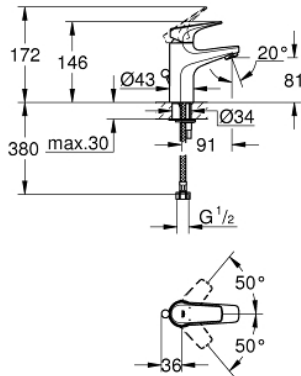

23 098 000 **GROHE BAUFLOW SINGLE-LEVER BASIN MIXER 1/2"**

**PRODUCT DESCRIPTION**

- Colour: chrome
- single hole installation
- metal lever
- GROHE SmoothControl 28 mm ceramic cartridge
- GROHE LongLife finish
- mousseur
- with lift-rod
- without pop up waste set
- flexible connection hoses
- rapid installation system

23 098 000 **GROHE BAUFLW SINGLE-LEVER BASIN MIXER 1/2"**

**SPARE PARTS**, June 2010 – now

- 1: Lever (Spare part-nr. 46701000)
- 2: Cartridge (Spare part-nr. 46580000)
- 3: Pop-up rod (Spare part-nr. 06329000)
- 4: Mousseur (Spare part-nr. 13952000)
- 5: Shank fastening assembly (Spare part-nr. 46249000)
- 6: Base plate (Spare part-nr. 48052000)\*
- 7: Mounting wrench (Spare part-nr. 19017000)\*