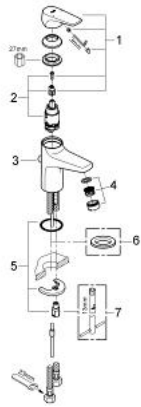

23 098 000 **GROHE BAUFLOW SINGLE-LEVER BASIN MIXER 1/2"**

**PRODUCT DESCRIPTION**

- Colour: chrome
- single hole installation
- metal lever
- GROHE SmoothControl 28 mm ceramic cartridge
- GROHE LongLife finish
- mousseur
- with lift-rod
- without pop up waste set
- flexible connection hoses
- rapid installation system

23 098 000 **GROHE BAUFLW SINGLE-LEVER BASIN MIXER 1/2"**

**SPARE PARTS**, June 2010 – now

- 1: Lever (Spare part-nr. 46701000)
- 2: Cartridge (Spare part-nr. 46580000)
- 3: Pop-up rod (Spare part-nr. 06329000)
- 4: Mousseur (Spare part-nr. 13952000)
- 5: Shank fastening assembly (Spare part-nr. 46249000)
- 6: Base plate (Spare part-nr. 48052000)\*
- 7: Mounting wrench (Spare part-nr. 19017000)\*