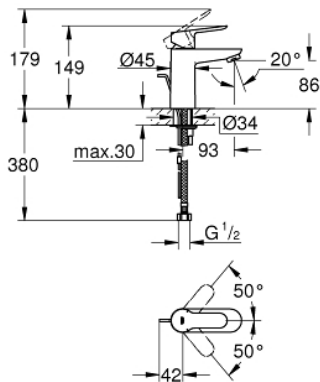

23 101 000 **BAUEDGE SINGLE-LEVER BASIN MIXER 1/2"**

**PRODUCT DESCRIPTION**

- Colour: chrome
- single hole installation
- metal lever
- GROHE SmoothControl 28 mm ceramic cartridge
- GROHE LongLife finish
- mousseur
- with lift-rod
- without pop up waste set
- flexible connection hoses
- rapid installation system

## 23 101 000 BAUEDGE SINGLE-LEVER BASIN MIXER 1/2"

### SPARE PARTS, June 2010 – now

- 1: Lever (Spare part-nr. 46697000)
- 2: Cartridge (Spare part-nr. 46580000)
- 3: Pop-up rod (Spare part-nr. 10769000)
- 4: Mousseur (Spare part-nr. 13952000)
- 5: Shank fastening assembly (Spare part-nr. 46249000)
- 6: Base plate (Spare part-nr. 48052000)\*
- 7: Mounting wrench (Spare part-nr. 19017000)\*