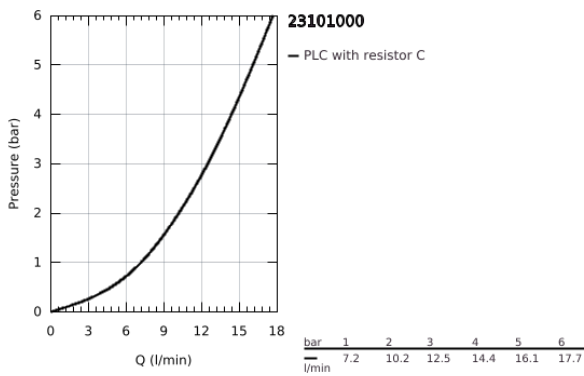

23 101 000 **BAUEDGE SINGLE-LEVER BASIN MIXER 1/2"**

**PRODUCT DESCRIPTION**

- Colour: chrome
- single hole installation
- metal lever
- GROHE SmoothControl 28 mm ceramic cartridge
- GROHE LongLife finish
- mousseur
- with lift-rod
- without pop up waste set
- flexible connection hoses
- rapid installation system

## 23 101 000 BAUEDGE SINGLE-LEVER BASIN MIXER 1/2"