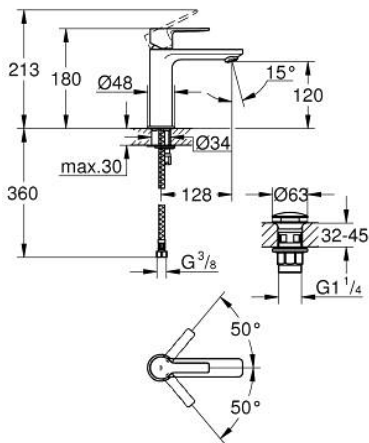

23 106 001 LINEARE SINGLE-LEVER BASIN MIXER 1/2"
S-SIZE

PRODUCT DESCRIPTION

- Colour: chrome
- single hole installation
- metal lever
- GROHE SilkMove 28 mm ceramic cartridge
- with temperature limiter
- GROHE LongLife finish
- GROHE EcoJoy - less water, perfect flow
- maximum flow rate (at 3 bar): 5 l/min
- SpeedClean mousseur
- GROHE FastFixation Plus installation system
- smooth body with push-open waste set 1 1/4"
- flexible connection hoses

23 106 001 **LINEARE SINGLE-LEVER BASIN MIXER 1/2"**
S-SIZE

SPARE PARTS, July 2016 – now

- 1: Lever (Spare part-nr. 46980000)
 - 2: Cap (Spare part-nr. 46581000)
 - 3: Fitting ring (Spare part-nr. 07419000)
 - 4: Cartridge (Spare part-nr. 46580000)
 - 5: Mousseur (Spare part-nr. 48159000)
 - 6: Shank fastening assembly (Spare part-nr. 46645000)
 - 7: Waste fitting (Spare part-nr. 65807000)
 - 8: Mounting wrench (Spare part-nr. 19017000)*
- * Optional accessories