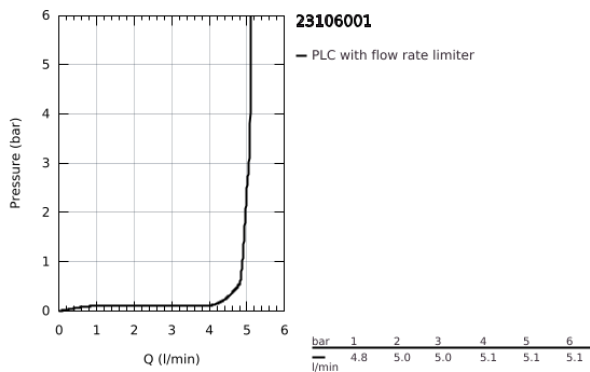

23 106 001 LINEARE SINGLE-LEVER BASIN MIXER 1/2"
S-SIZE

PRODUCT DESCRIPTION

- Colour: chrome
- single hole installation
- metal lever
- GROHE SilkMove 28 mm ceramic cartridge
- with temperature limiter
- GROHE LongLife finish
- GROHE EcoJoy - less water, perfect flow
- maximum flow rate (at 3 bar): 5 l/min
- SpeedClean mousseur
- GROHE FastFixation Plus installation system
- smooth body with push-open waste set 1 1/4"
- flexible connection hoses

23 106 001 **LINEARE SINGLE-LEVER BASIN MIXER 1/2"**
S-SIZE

SPARE PARTS, July 2016 – now

- 1: Lever (Spare part-nr. 46980000)
 - 2: Cap (Spare part-nr. 46581000)
 - 3: Fitting ring (Spare part-nr. 07419000)
 - 4: Cartridge (Spare part-nr. 46580000)
 - 5: Mousseur (Spare part-nr. 48159000)
 - 6: Shank fastening assembly (Spare part-nr. 46645000)
 - 7: Waste fitting (Spare part-nr. 65807000)
 - 8: Mounting wrench (Spare part-nr. 19017000)*
- * Optional accessories