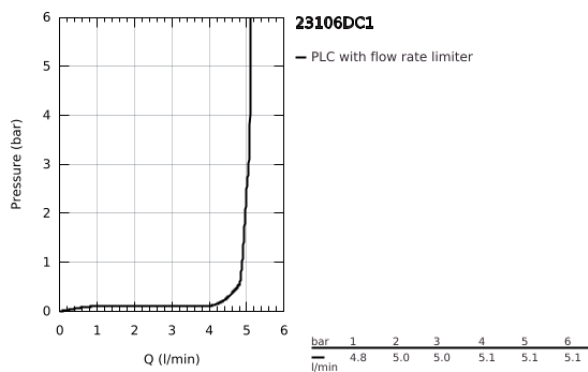

23 106 DC1 **LINEARE SINGLE-LEVER BASIN MIXER 1/2"**
S-SIZE

PRODUCT DESCRIPTION

- Colour: Supersteel
- single hole installation
- metal lever
- GROHE SilkMove 28 mm ceramic cartridge
- with temperature limiter
- GROHE LongLife finish
- GROHE EcoJoy - less water, perfect flow
- maximum flow rate (at 3 bar): 5 l/min
- SpeedClean mousseur
- GROHE FastFixation Plus installation system
- smooth body with push-open waste set 1 1/4"
- flexible connection hoses

23 106 DC1 LINEARE SINGLE-LEVER BASIN MIXER 1/2" S-SIZE

SPARE PARTS, September 2016 – now

- 1: Lever (Spare part-nr. 46980DC0)
 - 2: Cap (Spare part-nr. 46581DC0)
 - 3: Fitting ring (Spare part-nr. 07419000)
 - 4: Cartridge (Spare part-nr. 46580000)
 - 5: Mousseur (Spare part-nr. 48159DC0)
 - 6: Shank fastening assembly (Spare part-nr. 46645000)
 - 7: Waste set with push-open plug (Spare part-nr. 65807DC0)
 - 8: Mounting wrench (Spare part-nr. 19017000)*
- * Optional accessories