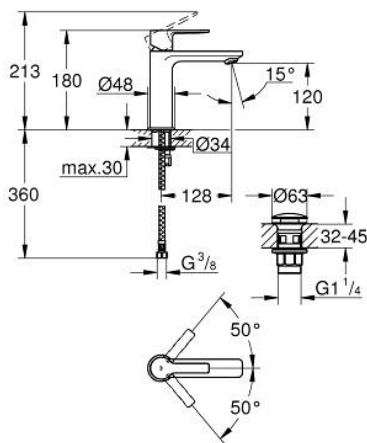

23 106 DC1 **LINEARE SINGLE-LEVER BASIN MIXER 1/2"**
S-SIZE

PRODUCT DESCRIPTION

- Colour: Supersteel
- single hole installation
- metal lever
- GROHE SilkMove 28 mm ceramic cartridge
- with temperature limiter
- GROHE LongLife finish
- GROHE EcoJoy - less water, perfect flow
- maximum flow rate (at 3 bar): 5 l/min
- SpeedClean mousseur
- GROHE FastFixation Plus installation system
- smooth body with push-open waste set 1 1/4"
- flexible connection hoses

23 106 DC1 LINEARE SINGLE-LEVER BASIN MIXER 1/2" S-SIZE

SPARE PARTS, September 2016 – now

- 1: Lever (Spare part-nr. 46980DC0)
 - 2: Cap (Spare part-nr. 46581DC0)
 - 3: Fitting ring (Spare part-nr. 07419000)
 - 4: Cartridge (Spare part-nr. 46580000)
 - 5: Mousseur (Spare part-nr. 48159DC0)
 - 6: Shank fastening assembly (Spare part-nr. 46645000)
 - 7: Waste set with push-open plug (Spare part-nr. 65807DC0)
 - 8: Mounting wrench (Spare part-nr. 19017000)*
- * Optional accessories