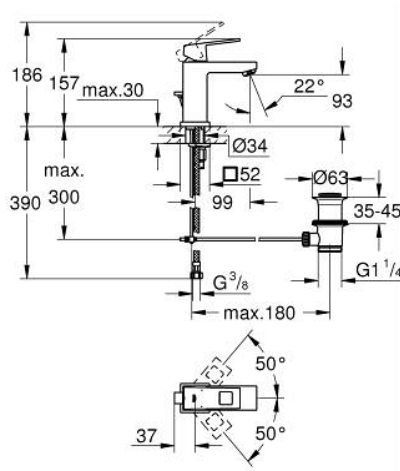

23 127 00E **EUROCUBE SINGLE-LEVER BASIN MIXER 1/2"**
S-SIZE

PRODUCT DESCRIPTION

- Colour: chrome
- single hole installation
- metal lever
- GROHE SilkMove 28 mm ceramic cartridge
- temperature limiter
- GROHE LongLife finish
- GROHE EcoJoy - less water, perfect flow
- maximum flow rate (at 3 bar): 5 l/min
- GROHE FastFixation Plus installation system
- pop-up waste set 1 1/4"
- flexible connection hoses

23 127 00E **EUROCUBE SINGLE-LEVER BASIN MIXER 1/2"**
S-SIZE

SPARE PARTS, September 2010 – now

- 1: Lever (Spare part-nr. 46786000)
 - 2: Fitting ring (Spare part-nr. 46715000)
 - 3: Cartridge (Spare part-nr. 46580000)
 - 4: Mousseur (Spare part-nr. 48159000)
 - 5: Pop-up rod (Spare part-nr. 46787000)
 - 6: Shank fastening assembly (Spare part-nr. 46645000)
 - 7: Waste set 1 1/4" (Spare part-nr. 28910000)
 - 7.1: Plug (Spare part-nr. 07182000)
 - 7.2: Eccentric rod (Spare part-nr. 07052000)
 - 8: Mounting wrench (Spare part-nr. 19017000)*
 - 9: Eccentric rod (Spare part-nr. 07341000)*
- * Optional accessories