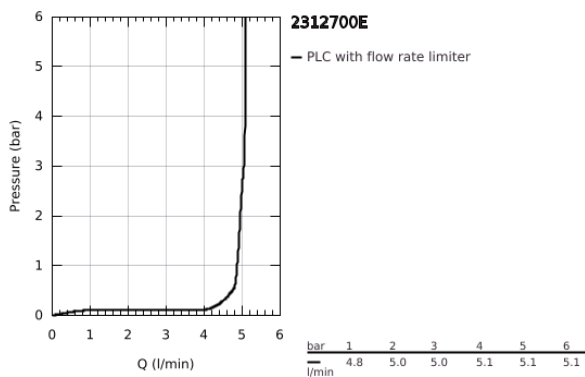

23 127 00E **EUROCUBE SINGLE-LEVER BASIN MIXER 1/2"**
S-SIZE

PRODUCT DESCRIPTION

- Colour: chrome
- single hole installation
- metal lever
- GROHE SilkMove 28 mm ceramic cartridge
- temperature limiter
- GROHE LongLife finish
- GROHE EcoJoy - less water, perfect flow
- maximum flow rate (at 3 bar): 5 l/min
- GROHE FastFixation Plus installation system
- pop-up waste set 1 1/4"
- flexible connection hoses

23 127 00E **EUROCUBE SINGLE-LEVER BASIN MIXER 1/2"**
S-SIZE

SPARE PARTS, September 2010 – now

- 1: Lever (Spare part-nr. 46786000)
 - 2: Fitting ring (Spare part-nr. 46715000)
 - 3: Cartridge (Spare part-nr. 46580000)
 - 4: Mousseur (Spare part-nr. 48159000)
 - 5: Pop-up rod (Spare part-nr. 46787000)
 - 6: Shank fastening assembly (Spare part-nr. 46645000)
 - 7: Waste set 1 1/4" (Spare part-nr. 28910000)
 - 7.1: Plug (Spare part-nr. 07182000)
 - 7.2: Eccentric rod (Spare part-nr. 07052000)
 - 8: Mounting wrench (Spare part-nr. 19017000)*
 - 9: Eccentric rod (Spare part-nr. 07341000)*
- * Optional accessories