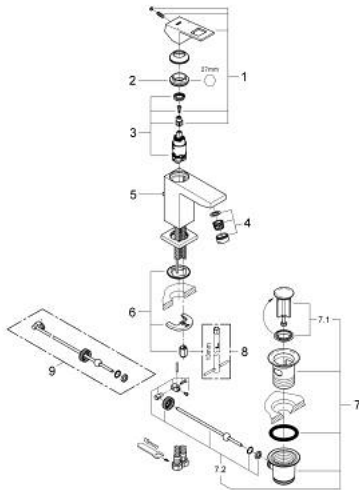

23 127 00E **EUROCUBE SINGLE-LEVER BASIN MIXER 1/2"**
S-SIZE

PRODUCT DESCRIPTION

- Colour: chrome
- single hole installation
- metal lever
- GROHE SilkMove 28 mm ceramic cartridge
- temperature limiter
- GROHE LongLife finish
- GROHE EcoJoy - less water, perfect flow
- maximum flow rate (at 3 bar): 5 l/min
- GROHE FastFixation Plus installation system
- pop-up waste set 1 1/4"
- flexible connection hoses

23 127 00E **EUROCUBE SINGLE-LEVER BASIN MIXER 1/2"**
S-SIZE

SPARE PARTS, September 2010 – now

- 1: Lever (Spare part-nr. 46786000)
 - 2: Fitting ring (Spare part-nr. 46715000)
 - 3: Cartridge (Spare part-nr. 46580000)
 - 4: Mousseur (Spare part-nr. 48159000)
 - 5: Pop-up rod (Spare part-nr. 46787000)
 - 6: Shank fastening assembly (Spare part-nr. 46645000)
 - 7: Waste set 1 1/4" (Spare part-nr. 28910000)
 - 7.1: Plug (Spare part-nr. 07182000)
 - 7.2: Eccentric rod (Spare part-nr. 07052000)
 - 8: Mounting wrench (Spare part-nr. 19017000)*
 - 9: Eccentric rod (Spare part-nr. 07341000)*
- * Optional accessories