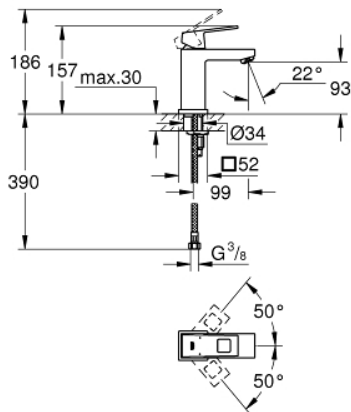

23 132 00E **EUROCUBE SINGLE-LEVER BASIN MIXER 1/2"**
S-SIZE

PRODUCT DESCRIPTION

- Colour: chrome
- single hole installation
- metal lever
- GROHE SilkMove 28 mm ceramic cartridge
- temperature limiter
- GROHE LongLife finish
- GROHE EcoJoy - less water, perfect flow
- maximum flow rate (at 3 bar): 5 l/min
- SpeedClean mousseur
- GROHE FastFixation Plus installation system
- smooth body
- flexible connection hoses

23 132 00E **EUROCUBE SINGLE-LEVER BASIN MIXER 1/2"**
S-SIZE

SPARE PARTS, November 2010 – now

- 1: Lever (Spare part-nr. 46786000)
- 2: Fitting ring (Spare part-nr. 46715000)
- 3: Cartridge (Spare part-nr. 46580000)
- 4: Mousseur (Spare part-nr. 48159000)
- 5: Shank fastening assembly (Spare part-nr. 46645000)
- 6: Mounting wrench (Spare part-nr. 19017000)*