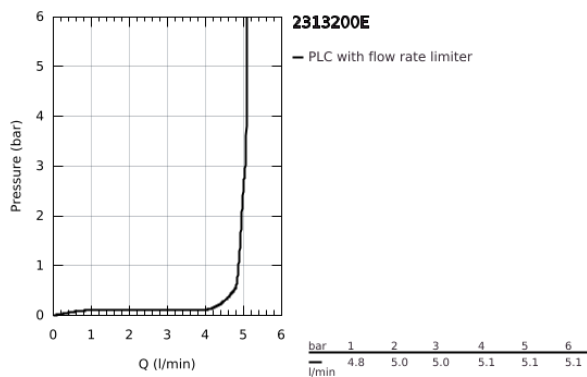

23 132 00E **EUROCUBE SINGLE-LEVER BASIN MIXER 1/2"**
S-SIZE

PRODUCT DESCRIPTION

- Colour: chrome
- single hole installation
- metal lever
- GROHE SilkMove 28 mm ceramic cartridge
- temperature limiter
- GROHE LongLife finish
- GROHE EcoJoy - less water, perfect flow
- maximum flow rate (at 3 bar): 5 l/min
- SpeedClean mousseur
- GROHE FastFixation Plus installation system
- smooth body
- flexible connection hoses

23 132 00E **EUROCUBE SINGLE-LEVER BASIN MIXER 1/2"**
S-SIZE

SPARE PARTS, November 2010 – now

- 1: Lever (Spare part-nr. 46786000)
- 2: Fitting ring (Spare part-nr. 46715000)
- 3: Cartridge (Spare part-nr. 46580000)
- 4: Mousseur (Spare part-nr. 48159000)
- 5: Shank fastening assembly (Spare part-nr. 46645000)
- 6: Mounting wrench (Spare part-nr. 19017000)*