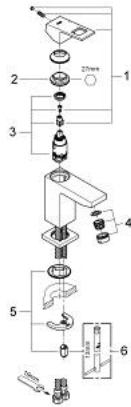

23 132 00E **EUROCUBE SINGLE-LEVER BASIN MIXER 1/2"**
S-SIZE

PRODUCT DESCRIPTION

- Colour: chrome
- single hole installation
- metal lever
- GROHE SilkMove 28 mm ceramic cartridge
- temperature limiter
- GROHE LongLife finish
- GROHE EcoJoy - less water, perfect flow
- maximum flow rate (at 3 bar): 5 l/min
- SpeedClean mousseur
- GROHE FastFixation Plus installation system
- smooth body
- flexible connection hoses

23 132 00E **EUROCUBE SINGLE-LEVER BASIN MIXER 1/2"**
S-SIZE

SPARE PARTS, November 2010 – now

- 1: Lever (Spare part-nr. 46786000)
- 2: Fitting ring (Spare part-nr. 46715000)
- 3: Cartridge (Spare part-nr. 46580000)
- 4: Mousseur (Spare part-nr. 48159000)
- 5: Shank fastening assembly (Spare part-nr. 46645000)
- 6: Mounting wrench (Spare part-nr. 19017000)*