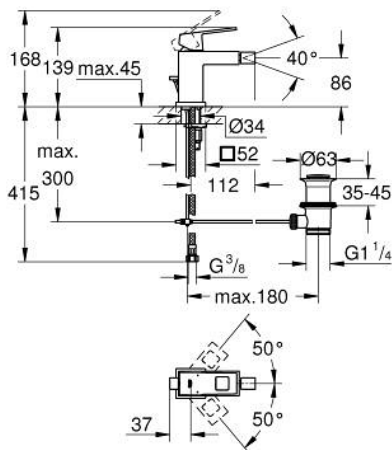

23 138 AL0 **EUROCUBE SINGLE-LEVER BIDET MIXER 1/2"**
S-SIZE

PRODUCT DESCRIPTION

- Colour: brushed hard graphite
- single hole installation
- metal lever
- GROHE SilkMove 28 mm ceramic cartridge
- temperature limiter
- GROHE LongLife finish
- GROHE EcoJoy - less water, perfect flow
- maximum flow rate (at 3 bar): 5 l/min
- GROHE FastFixation Plus installation system
- ball-joint mousseur
- pop-up waste set 1 1/4"
- flexible connection hoses

23 138 AL0 EUROCUBE SINGLE-LEVER BIDET MIXER 1/2" S-SIZE

SPARE PARTS, March 2019 – now

- 1: Lever (Spare part-nr. 46786AL0)
 - 2: Fitting ring (Spare part-nr. 46715000)
 - 3: Cartridge (Spare part-nr. 46580000)
 - 4: Ball-joint aerator (Spare part-nr. 46791AL0)
 - 5: Pop-up rod (Spare part-nr. 46787AL0)
 - 6: Shank fastening assembly (Spare part-nr. 46645000)
 - 7: Waste set 1 1/4" (Spare part-nr. 28910AL0)
 - 7.1: Plug (Spare part-nr. 07182AL0)
 - 7.2: Eccentric rod (Spare part-nr. 07052000)
 - 8: Mounting wrench (Spare part-nr. 19017000)*
 - 9: Eccentric rod (Spare part-nr. 07341000)*
- * Optional accessories