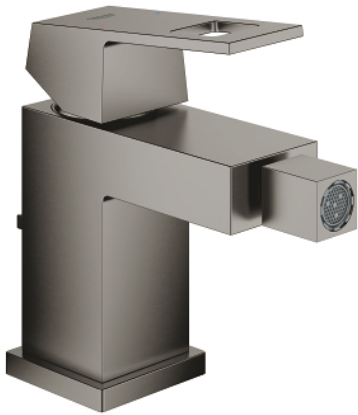

23 138 AL0 **EUROCUBE SINGLE-LEVER BIDET MIXER 1/2"**
S-SIZE

PRODUCT DESCRIPTION

- Colour: brushed hard graphite
- single hole installation
- metal lever
- GROHE SilkMove 28 mm ceramic cartridge
- temperature limiter
- GROHE LongLife finish
- GROHE EcoJoy - less water, perfect flow
- maximum flow rate (at 3 bar): 5 l/min
- GROHE FastFixation Plus installation system
- ball-joint mousseur
- pop-up waste set 1 1/4"
- flexible connection hoses

23 138 AL0 EUROCUBE SINGLE-LEVER BIDET MIXER 1/2" S-SIZE

SPARE PARTS, March 2019 – now

- 1: Lever (Spare part-nr. 46786AL0)
 - 2: Fitting ring (Spare part-nr. 46715000)
 - 3: Cartridge (Spare part-nr. 46580000)
 - 4: Ball-joint aerator (Spare part-nr. 46791AL0)
 - 5: Pop-up rod (Spare part-nr. 46787AL0)
 - 6: Shank fastening assembly (Spare part-nr. 46645000)
 - 7: Waste set 1 1/4" (Spare part-nr. 28910AL0)
 - 7.1: Plug (Spare part-nr. 07182AL0)
 - 7.2: Eccentric rod (Spare part-nr. 07052000)
 - 8: Mounting wrench (Spare part-nr. 19017000)*
 - 9: Eccentric rod (Spare part-nr. 07341000)*
- * Optional accessories