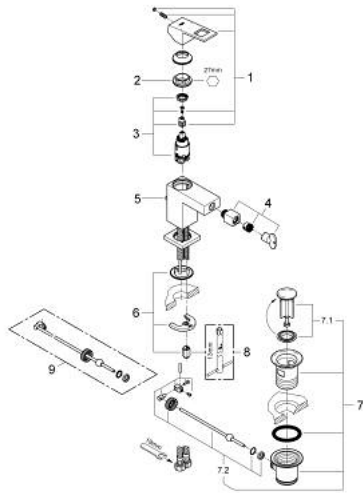

23 138 AL0 **EUROCUBE SINGLE-LEVER BIDET MIXER 1/2"**
S-SIZE

PRODUCT DESCRIPTION

- Colour: brushed hard graphite
- single hole installation
- metal lever
- GROHE SilkMove 28 mm ceramic cartridge
- temperature limiter
- GROHE LongLife finish
- GROHE EcoJoy - less water, perfect flow
- maximum flow rate (at 3 bar): 5 l/min
- GROHE FastFixation Plus installation system
- ball-joint mousseur
- pop-up waste set 1 1/4"
- flexible connection hoses

23 138 AL0 EUROCUBE SINGLE-LEVER BIDET MIXER 1/2" S-SIZE

SPARE PARTS, March 2019 – now

- 1: Lever (Spare part-nr. 46786AL0)
 - 2: Fitting ring (Spare part-nr. 46715000)
 - 3: Cartridge (Spare part-nr. 46580000)
 - 4: Ball-joint aerator (Spare part-nr. 46791AL0)
 - 5: Pop-up rod (Spare part-nr. 46787AL0)
 - 6: Shank fastening assembly (Spare part-nr. 46645000)
 - 7: Waste set 1 1/4" (Spare part-nr. 28910AL0)
 - 7.1: Plug (Spare part-nr. 07182AL0)
 - 7.2: Eccentric rod (Spare part-nr. 07052000)
 - 8: Mounting wrench (Spare part-nr. 19017000)*
 - 9: Eccentric rod (Spare part-nr. 07341000)*
- * Optional accessories