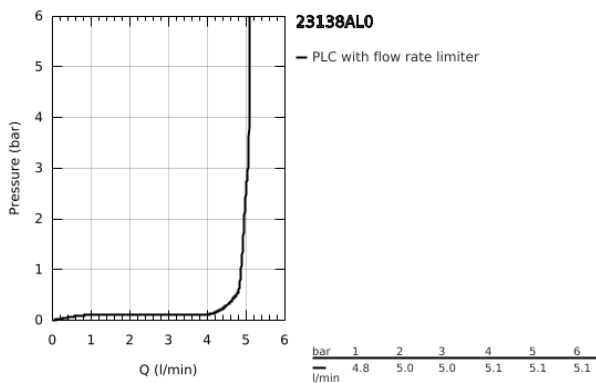

23 138 AL0 **EUROCUBE SINGLE-LEVER BIDET MIXER 1/2"**
S-SIZE

PRODUCT DESCRIPTION

- Colour: brushed hard graphite
- single hole installation
- metal lever
- GROHE SilkMove 28 mm ceramic cartridge
- temperature limiter
- GROHE LongLife finish
- GROHE EcoJoy - less water, perfect flow
- maximum flow rate (at 3 bar): 5 l/min
- GROHE FastFixation Plus installation system
- ball-joint mousseur
- pop-up waste set 1 1/4"
- flexible connection hoses

23 138 AL0 EUROCUBE SINGLE-LEVER BIDET MIXER 1/2" S-SIZE

SPARE PARTS, March 2019 – now

- 1: Lever (Spare part-nr. 46786AL0)
 - 2: Fitting ring (Spare part-nr. 46715000)
 - 3: Cartridge (Spare part-nr. 46580000)
 - 4: Ball-joint aerator (Spare part-nr. 46791AL0)
 - 5: Pop-up rod (Spare part-nr. 46787AL0)
 - 6: Shank fastening assembly (Spare part-nr. 46645000)
 - 7: Waste set 1 1/4" (Spare part-nr. 28910AL0)
 - 7.1: Plug (Spare part-nr. 07182AL0)
 - 7.2: Eccentric rod (Spare part-nr. 07052000)
 - 8: Mounting wrench (Spare part-nr. 19017000)*
 - 9: Eccentric rod (Spare part-nr. 07341000)*
- * Optional accessories