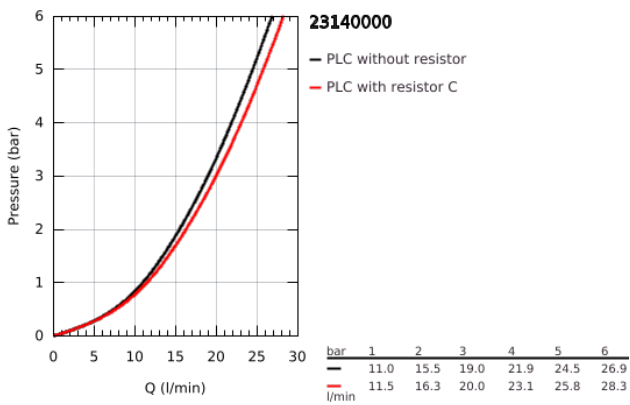

## 23 140 000 EUROCUBE SINGLE-LEVER BATH MIXER 1/2"

### PRODUCT DESCRIPTION

- Colour: chrome
- wall mounted
- metal lever
- GROHE SilkMove 46 mm ceramic cartridge
- GROHE LongLife finish
- adjustable flow rate limiter
- automatic diverter: bath/shower
- mousseur
- integrated non-return valve in the shower outlet 1/2"
- covered S-unions
- protected against backflow
- optional temperature limiter ref. no. 46 375 000