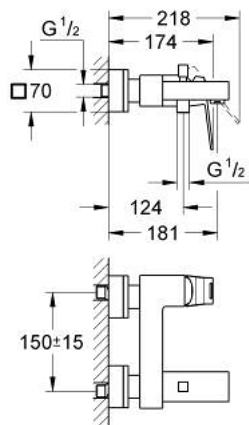

## 23 140 000 EUROCUBE SINGLE-LEVER BATH MIXER 1/2"

### PRODUCT DESCRIPTION

- Colour: chrome
- wall mounted
- metal lever
- GROHE SilkMove 46 mm ceramic cartridge
- GROHE LongLife finish
- adjustable flow rate limiter
- automatic diverter: bath/shower
- mousseur
- integrated non-return valve in the shower outlet 1/2"
- covered S-unions
- protected against backflow
- optional temperature limiter ref. no. 46 375 000

### SPARE PARTS, September 2010 – now

- 1: Lever (Spare part-nr. 46782000)
- 2: Cartridge (Spare part-nr. 46048000)
- 3: Diverter knob (Spare part-nr. 48128000)
- 4: Diverter (Spare part-nr. 65655000)
- 5: Non-return valve (Spare part-nr. 08565000)
- 6: Mousseur (Spare part-nr. 13952000)
- 7: Screw connection 1/2" (Spare part-nr. 45044000)
- 8: S-union (Spare part-nr. 47824000)
- 9: Special spanner (Spare part-nr. 19377000)\*
- 10: Temperature limiter (Spare part-nr. 46375000)\*
- 11: Extension set, 30 mm (Spare part-nr. 46238000)\*