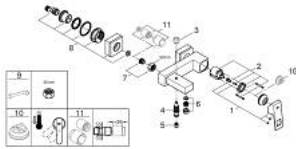

### PRODUCT DESCRIPTION

- Colour: chrome
- wall mounted
- metal lever
- GROHE SilkMove 46 mm ceramic cartridge
- GROHE LongLife finish
- adjustable flow rate limiter
- automatic diverter: bath/shower
- mousseur
- integrated non-return valve in the shower outlet 1/2"
- covered S-unions
- protected against backflow
- optional temperature limiter ref. no. 46 375 000

### SPARE PARTS, September 2010 – now

- 1: Lever (Spare part-nr. 46782000)
- 2: Cartridge (Spare part-nr. 46048000)
- 3: Diverter knob (Spare part-nr. 48128000)
- 4: Diverter (Spare part-nr. 65655000)
- 5: Non-return valve (Spare part-nr. 08565000)
- 6: Mousseur (Spare part-nr. 13952000)
- 7: Screw connection 1/2" (Spare part-nr. 45044000)
- 8: S-union (Spare part-nr. 47824000)
- 9: Special spanner (Spare part-nr. 19377000)\*
- 10: Temperature limiter (Spare part-nr. 46375000)\*
- 11: Extension set, 30 mm (Spare part-nr. 46238000)\*