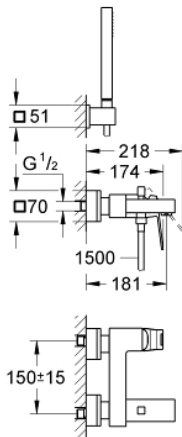

23 141 000 EUROCUBE SINGLE-LEVER BATH MIXER 1/2"

PRODUCT DESCRIPTION

- Colour: chrome
- wall mounted
- metal lever
- GROHE SilkMove 46 mm ceramic cartridge
- GROHE LongLife finish
- adjustable flow rate limiter
- automatic diverter: bath/shower
- mousseur
- integrated non-return valve in the shower outlet 1/2"
- covered S-unions
- protected against backflow
- optional temperature limiter ref. no. 46 375 000
- acoustic group I in accordance with DIN 4109
- consisting of:
 - hand shower (27 698 000)
 - wall shower holder (27 693 000)
 - shower hose 1500 mm (28 151 000)
- min. recommended pressure 1.0 bar

23 141 000 EUROCUBE SINGLE-LEVER BATH MIXER 1/2"

SPARE PARTS, September 2010 – now

- 1: Lever (Spare part-nr. 46782000)
- 2: Cartridge (Spare part-nr. 46048000)
- 3: Diverter knob (Spare part-nr. 48128000)
- 4: Diverter (Spare part-nr. 65655000)
- 5: Non-return valve (Spare part-nr. 08565000)
- 6: Mousseur (Spare part-nr. 13952000)
- 7: Screw connection 1/2" (Spare part-nr. 45044000)
- 8: S-union (Spare part-nr. 47824000)
- 9: Dirt strainer (Spare part-nr. 0700200M)
- 10: Temperature limiter (Spare part-nr. 46375000)*
- 11: Extension set, 30 mm (Spare part-nr. 46238000)*
- 12: Special spanner (Spare part-nr. 19377000)*