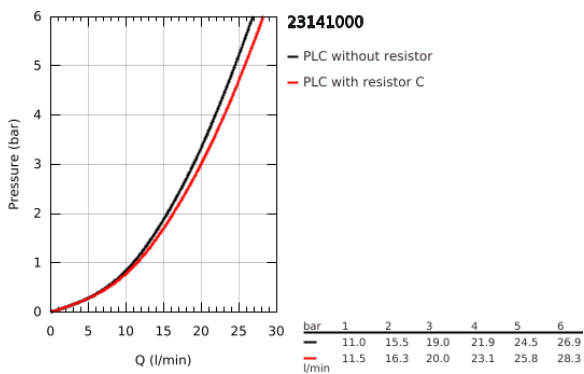

23 141 000 EUROCUBE SINGLE-LEVER BATH MIXER 1/2"

PRODUCT DESCRIPTION

- Colour: chrome
- wall mounted
- metal lever
- GROHE SilkMove 46 mm ceramic cartridge
- GROHE LongLife finish
- adjustable flow rate limiter
- automatic diverter: bath/shower
- mousseur
- integrated non-return valve in the shower outlet 1/2"
- covered S-unions
- protected against backflow
- optional temperature limiter ref. no. 46 375 000
- acoustic group I in accordance with DIN 4109
- consisting of:
 - hand shower (27 698 000)
 - wall shower holder (27 693 000)
 - shower hose 1500 mm (28 151 000)
- min. recommended pressure 1.0 bar

23 141 000 EUROCUBE SINGLE-LEVER BATH MIXER 1/2"

SPARE PARTS, September 2010 – now

- 1: Lever (Spare part-nr. 46782000)
- 2: Cartridge (Spare part-nr. 46048000)
- 3: Diverter knob (Spare part-nr. 48128000)
- 4: Diverter (Spare part-nr. 65655000)
- 5: Non-return valve (Spare part-nr. 08565000)
- 6: Mousseur (Spare part-nr. 13952000)
- 7: Screw connection 1/2" (Spare part-nr. 45044000)
- 8: S-union (Spare part-nr. 47824000)
- 9: Dirt strainer (Spare part-nr. 0700200M)
- 10: Temperature limiter (Spare part-nr. 46375000)*
- 11: Extension set, 30 mm (Spare part-nr. 46238000)*
- 12: Special spanner (Spare part-nr. 19377000)*