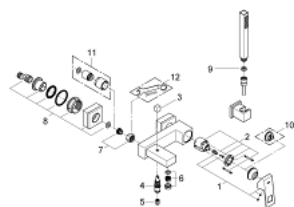

23 141 000 EUROCUBE SINGLE-LEVER BATH MIXER 1/2"

PRODUCT DESCRIPTION

- Colour: chrome
- wall mounted
- metal lever
- GROHE SilkMove 46 mm ceramic cartridge
- GROHE LongLife finish
- adjustable flow rate limiter
- automatic diverter: bath/shower
- mousseur
- integrated non-return valve in the shower outlet 1/2"
- covered S-unions
- protected against backflow
- optional temperature limiter ref. no. 46 375 000
- acoustic group I in accordance with DIN 4109
- consisting of:
 - hand shower (27 698 000)
 - wall shower holder (27 693 000)
 - shower hose 1500 mm (28 151 000)
- min. recommended pressure 1.0 bar

23 141 000 EUROCUBE SINGLE-LEVER BATH MIXER 1/2"

SPARE PARTS, September 2010 – now

- 1: Lever (Spare part-nr. 46782000)
- 2: Cartridge (Spare part-nr. 46048000)
- 3: Diverter knob (Spare part-nr. 48128000)
- 4: Diverter (Spare part-nr. 65655000)
- 5: Non-return valve (Spare part-nr. 08565000)
- 6: Mousseur (Spare part-nr. 13952000)
- 7: Screw connection 1/2" (Spare part-nr. 45044000)
- 8: S-union (Spare part-nr. 47824000)
- 9: Dirt strainer (Spare part-nr. 0700200M)
- 10: Temperature limiter (Spare part-nr. 46375000)*
- 11: Extension set, 30 mm (Spare part-nr. 46238000)*
- 12: Special spanner (Spare part-nr. 19377000)*