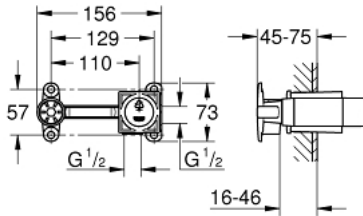

## 23 200 000 SINGLE-LEVER MIXER 1/2", CONCEALED BODY

### PRODUCT DESCRIPTION

- for 2-hole basin mixers
- wall installation
- without finishing trim set
- GROHE SilkMove 35 mm ceramic cartridge
- adjustable flow rate limiter
- installation depth 45 to 75 mm
- DR-brass
- includes mounting template

## 23 200 000 SINGLE-LEVER MIXER 1/2", CONCEALED BODY

**SPARE PARTS**, February 2011 – May 2022

1: Cartridge (Spare part-nr. 46374000)

2: Socket Spanner (Spare part-nr. 19332000)\*

\* Optional accessories