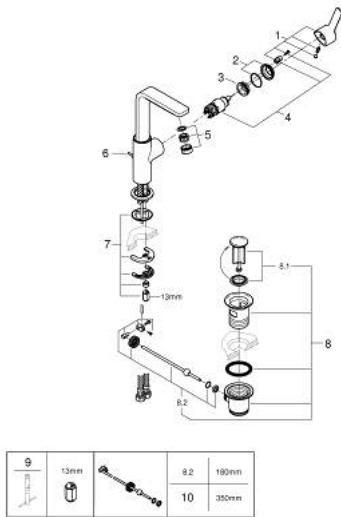

23 296 001 **LINEARE SINGLE-LEVER BASIN MIXER 1/2"**
L-SIZE

PRODUCT DESCRIPTION

- Colour: chrome
- single hole installation
- metal lever
- GROHE SilkMove 28 mm ceramic cartridge
- with temperature limiter
- GROHE LongLife finish
- GROHE EcoJoy - less water, perfect flow
- maximum flow rate (at 3 bar): 5 l/min
- SpeedClean mousseur
- GROHE FastFixation Plus installation system
- swivel spout with mousseur and stop limiter
- pop-up waste set 1 1/4"
- flexible connection hoses
- min. recommended pressure 1.0 bar

23 296 001 **LINEARE SINGLE-LEVER BASIN MIXER 1/2"**
L-SIZE

SPARE PARTS, July 2016 – now

- 1: Lever (Spare part-nr. 46984000)
- 2: Cap (Spare part-nr. 46581000)
- 3: Fitting ring (Spare part-nr. 07419000)
- 4: Cartridge (Spare part-nr. 46580000)
- 5: Mousseur (Spare part-nr. 48159000)
- 6: Pop-up rod (Spare part-nr. 46739000)
- 7: Shank fastening assembly (Spare part-nr. 46645000)
- 8: Waste set 1 1/4" (Spare part-nr. 28910000)
- 8.1: Plug (Spare part-nr. 07182000)
- 8.2: Eccentric rod (Spare part-nr. 07052000)
- 9: Mounting wrench (Spare part-nr. 19017000)*
- 10: Eccentric rod (Spare part-nr. 07341000)*