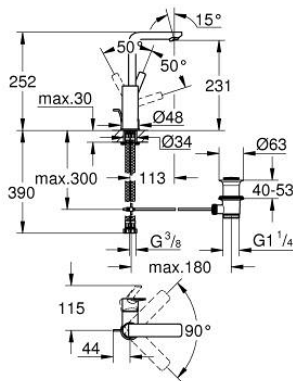

23 296 001 **LINEARE SINGLE-LEVER BASIN MIXER 1/2"**
L-SIZE

PRODUCT DESCRIPTION

- Colour: chrome
- single hole installation
- metal lever
- GROHE SilkMove 28 mm ceramic cartridge
- with temperature limiter
- GROHE LongLife finish
- GROHE EcoJoy - less water, perfect flow
- maximum flow rate (at 3 bar): 5 l/min
- SpeedClean mousseur
- GROHE FastFixation Plus installation system
- swivel spout with mousseur and stop limiter
- pop-up waste set 1 1/4"
- flexible connection hoses
- min. recommended pressure 1.0 bar

23 296 001 **LINEARE SINGLE-LEVER BASIN MIXER 1/2"**
L-SIZE

SPARE PARTS, July 2016 – now

- 1: Lever (Spare part-nr. 46984000)
- 2: Cap (Spare part-nr. 46581000)
- 3: Fitting ring (Spare part-nr. 07419000)
- 4: Cartridge (Spare part-nr. 46580000)
- 5: Mousseur (Spare part-nr. 48159000)
- 6: Pop-up rod (Spare part-nr. 46739000)
- 7: Shank fastening assembly (Spare part-nr. 46645000)
- 8: Waste set 1 1/4" (Spare part-nr. 28910000)
- 8.1: Plug (Spare part-nr. 07182000)
- 8.2: Eccentric rod (Spare part-nr. 07052000)
- 9: Mounting wrench (Spare part-nr. 19017000)*
- 10: Eccentric rod (Spare part-nr. 07341000)*