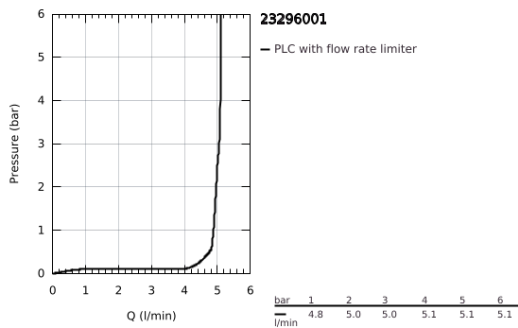

23 296 001 **LINEARE SINGLE-LEVER BASIN MIXER 1/2"**
L-SIZE

PRODUCT DESCRIPTION

- Colour: chrome
- single hole installation
- metal lever
- GROHE SilkMove 28 mm ceramic cartridge
- with temperature limiter
- GROHE LongLife finish
- GROHE EcoJoy - less water, perfect flow
- maximum flow rate (at 3 bar): 5 l/min
- SpeedClean mousseur
- GROHE FastFixation Plus installation system
- swivel spout with mousseur and stop limiter
- pop-up waste set 1 1/4"
- flexible connection hoses
- min. recommended pressure 1.0 bar

23 296 001 **LINEARE SINGLE-LEVER BASIN MIXER 1/2"**
L-SIZE

SPARE PARTS, July 2016 – now

- 1: Lever (Spare part-nr. 46984000)
- 2: Cap (Spare part-nr. 46581000)
- 3: Fitting ring (Spare part-nr. 07419000)
- 4: Cartridge (Spare part-nr. 46580000)
- 5: Mousseur (Spare part-nr. 48159000)
- 6: Pop-up rod (Spare part-nr. 46739000)
- 7: Shank fastening assembly (Spare part-nr. 46645000)
- 8: Waste set 1 1/4" (Spare part-nr. 28910000)
- 8.1: Plug (Spare part-nr. 07182000)
- 8.2: Eccentric rod (Spare part-nr. 07052000)
- 9: Mounting wrench (Spare part-nr. 19017000)*
- 10: Eccentric rod (Spare part-nr. 07341000)*