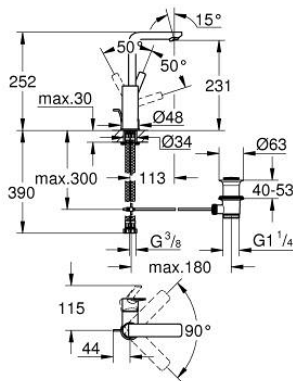

23 296 001 **LINEARE SINGLE-LEVER BASIN MIXER 1/2"**  
**L-SIZE**

**PRODUCT DESCRIPTION**

- Colour: chrome
- single hole installation
- metal lever
- GROHE SilkMove 28 mm ceramic cartridge
- with temperature limiter
- GROHE LongLife finish
- GROHE EcoJoy - less water, perfect flow
- maximum flow rate (at 3 bar): 5 l/min
- SpeedClean mousseur
- GROHE FastFixation Plus installation system
- swivel spout with mousseur and stop limiter
- pop-up waste set 1 1/4"
- flexible connection hoses
- min. recommended pressure 1.0 bar

23 296 001 **LINEARE SINGLE-LEVER BASIN MIXER 1/2"**  
**L-SIZE**

**SPARE PARTS**, July 2016 – now

- 1: Lever (Spare part-nr. 46984000)
- 2: Cap (Spare part-nr. 46581000)
- 3: Fitting ring (Spare part-nr. 07419000)
- 4: Cartridge (Spare part-nr. 46580000)
- 5: Mousseur (Spare part-nr. 48159000)
- 6: Pop-up rod (Spare part-nr. 46739000)
- 7: Shank fastening assembly (Spare part-nr. 46645000)
- 8: Waste set 1 1/4" (Spare part-nr. 28910000)
- 8.1: Plug (Spare part-nr. 07182000)
- 8.2: Eccentric rod (Spare part-nr. 07052000)
- 9: Mounting wrench (Spare part-nr. 19017000)\*
- 10: Eccentric rod (Spare part-nr. 07341000)\*