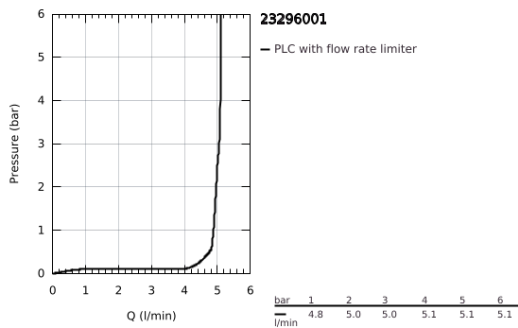

23 296 001 **LINEARE SINGLE-LEVER BASIN MIXER 1/2"**  
**L-SIZE**

**PRODUCT DESCRIPTION**

- Colour: chrome
- single hole installation
- metal lever
- GROHE SilkMove 28 mm ceramic cartridge
- with temperature limiter
- GROHE LongLife finish
- GROHE EcoJoy - less water, perfect flow
- maximum flow rate (at 3 bar): 5 l/min
- SpeedClean mousseur
- GROHE FastFixation Plus installation system
- swivel spout with mousseur and stop limiter
- pop-up waste set 1 1/4"
- flexible connection hoses
- min. recommended pressure 1.0 bar

23 296 001 **LINEARE SINGLE-LEVER BASIN MIXER 1/2"**  
**L-SIZE**

**SPARE PARTS**, July 2016 – now

- 1: Lever (Spare part-nr. 46984000)
- 2: Cap (Spare part-nr. 46581000)
- 3: Fitting ring (Spare part-nr. 07419000)
- 4: Cartridge (Spare part-nr. 46580000)
- 5: Mousseur (Spare part-nr. 48159000)
- 6: Pop-up rod (Spare part-nr. 46739000)
- 7: Shank fastening assembly (Spare part-nr. 46645000)
- 8: Waste set 1 1/4" (Spare part-nr. 28910000)
- 8.1: Plug (Spare part-nr. 07182000)
- 8.2: Eccentric rod (Spare part-nr. 07052000)
- 9: Mounting wrench (Spare part-nr. 19017000)\*
- 10: Eccentric rod (Spare part-nr. 07341000)\*