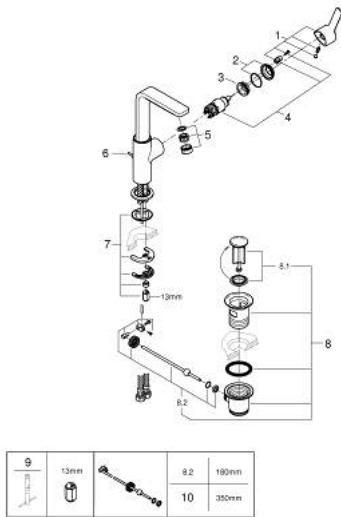

23 296 001 **LINEARE SINGLE-LEVER BASIN MIXER 1/2"**  
**L-SIZE**

**PRODUCT DESCRIPTION**

- Colour: chrome
- single hole installation
- metal lever
- GROHE SilkMove 28 mm ceramic cartridge
- with temperature limiter
- GROHE LongLife finish
- GROHE EcoJoy - less water, perfect flow
- maximum flow rate (at 3 bar): 5 l/min
- SpeedClean mousseur
- GROHE FastFixation Plus installation system
- swivel spout with mousseur and stop limiter
- pop-up waste set 1 1/4"
- flexible connection hoses
- min. recommended pressure 1.0 bar

23 296 001 **LINEARE SINGLE-LEVER BASIN MIXER 1/2"**  
**L-SIZE**

**SPARE PARTS**, July 2016 – now

- 1: Lever (Spare part-nr. 46984000)
- 2: Cap (Spare part-nr. 46581000)
- 3: Fitting ring (Spare part-nr. 07419000)
- 4: Cartridge (Spare part-nr. 46580000)
- 5: Mousseur (Spare part-nr. 48159000)
- 6: Pop-up rod (Spare part-nr. 46739000)
- 7: Shank fastening assembly (Spare part-nr. 46645000)
- 8: Waste set 1 1/4" (Spare part-nr. 28910000)
- 8.1: Plug (Spare part-nr. 07182000)
- 8.2: Eccentric rod (Spare part-nr. 07052000)
- 9: Mounting wrench (Spare part-nr. 19017000)\*
- 10: Eccentric rod (Spare part-nr. 07341000)\*