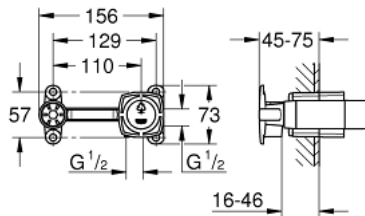

23 319 000 SINGLE-LEVER MIXER 1/2", CONCEALED BODY

PRODUCT DESCRIPTION

- for 2-hole basin mixers
- wall installation
- without finishing trim set
- GROHE SilkMove 35 mm ceramic cartridge
- adjustable flow rate limiter
- installation depth 45 to 75 mm
- includes mounting template
- min. recommended pressure 1.0 bar

23 319 000 SINGLE-LEVER MIXER 1/2", CONCEALED BODY

SPARE PARTS, June 2012 – May 2022

1: Cartridge (Spare part-nr. 46374000)

2: Socket Spanner (Spare part-nr. 19332000)*

* Optional accessories