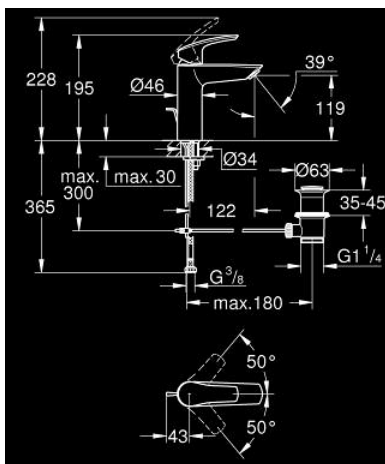

23 322 243 3 **EUROSMART SINGLE-LEVER BASIN MIXER 1/2"**
M-SIZE

PRODUCT DESCRIPTION

- Colour: matte black
- single hole installation
- metal lever
- GROHE SilkMove 28 mm ceramic cartridge
- adjustable flow rate limiter
- with temperature limiter
- GROHE EcoJoy - less water, perfect flow
- maximum flow rate (at 3 bar): 5 l/min
- Protected Water Ways no contact of water with lead or nickel inside the tap
- GROHE FastFixation rapid installation system
- pop-up waste set 1 1/4"
- flexible connection hoses
- professional edition

23 322 243 3 EUROSMART SINGLE-LEVER BASIN MIXER 1/2" M-SIZE

SPARE PARTS, February 2023 – now

- 1: Lever (Spare part-nr. 485482430)
- 2: cap (Spare part-nr. 461162430)
- 3: Cartridge (Spare part-nr. 48518000)
- 4: lift rod (Spare part-nr. 659362430)
- 5: flow control (Spare part-nr. 1106372430)
- 6: Shank fastening assembly (Spare part-nr. 46645000)
- 7: Waste set 1 1/4" (Spare part-nr. 289102430)
- 7.1: Plug (Spare part-nr. 071822430)
- 7.2: Eccentric rod (Spare part-nr. 07052000)
- 8: Mounting wrench (Spare part-nr. 19017000)*
- 9: Eccentric rod (Spare part-nr. 07341000)*
- * Optional accessories