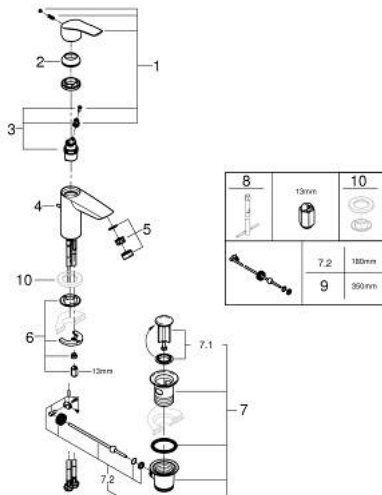

23 322 243 3 **EUROSMART SINGLE-LEVER BASIN MIXER 1/2"**
M-SIZE

PRODUCT DESCRIPTION

- Colour: matte black
- single hole installation
- metal lever
- GROHE SilkMove 28 mm ceramic cartridge
- adjustable flow rate limiter
- with temperature limiter
- GROHE EcoJoy - less water, perfect flow
- maximum flow rate (at 3 bar): 5 l/min
- Protected Water Ways no contact of water with lead or nickel inside the tap
- GROHE FastFixation rapid installation system
- pop-up waste set 1 1/4"
- flexible connection hoses
- professional edition

23 322 243 3 EUROSMART SINGLE-LEVER BASIN MIXER 1/2" M-SIZE

SPARE PARTS, February 2023 – now

- 1: Lever (Spare part-nr. 485482430)
- 2: cap (Spare part-nr. 461162430)
- 3: Cartridge (Spare part-nr. 48518000)
- 4: lift rod (Spare part-nr. 659362430)
- 5: flow control (Spare part-nr. 1106372430)
- 6: Shank fastening assembly (Spare part-nr. 46645000)
- 7: Waste set 1 1/4" (Spare part-nr. 289102430)
- 7.1: Plug (Spare part-nr. 071822430)
- 7.2: Eccentric rod (Spare part-nr. 07052000)
- 8: Mounting wrench (Spare part-nr. 19017000)*
- 9: Eccentric rod (Spare part-nr. 07341000)*
- * Optional accessories