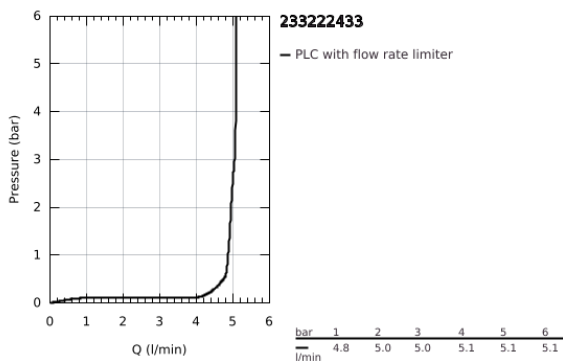

23 322 243 3 **EUROSMART SINGLE-LEVER BASIN MIXER 1/2"**
M-SIZE

PRODUCT DESCRIPTION

- Colour: matte black
- single hole installation
- metal lever
- GROHE SilkMove 28 mm ceramic cartridge
- adjustable flow rate limiter
- with temperature limiter
- GROHE EcoJoy - less water, perfect flow
- maximum flow rate (at 3 bar): 5 l/min
- Protected Water Ways no contact of water with lead or nickel inside the tap
- GROHE FastFixation rapid installation system
- pop-up waste set 1 1/4"
- flexible connection hoses
- professional edition

23 322 243 3 EUROSMART SINGLE-LEVER BASIN MIXER 1/2" M-SIZE

SPARE PARTS, February 2023 – now

- 1: Lever (Spare part-nr. 485482430)
- 2: cap (Spare part-nr. 461162430)
- 3: Cartridge (Spare part-nr. 48518000)
- 4: lift rod (Spare part-nr. 659362430)
- 5: flow control (Spare part-nr. 1106372430)
- 6: Shank fastening assembly (Spare part-nr. 46645000)
- 7: Waste set 1 1/4" (Spare part-nr. 289102430)
- 7.1: Plug (Spare part-nr. 071822430)
- 7.2: Eccentric rod (Spare part-nr. 07052000)
- 8: Mounting wrench (Spare part-nr. 19017000)*
- 9: Eccentric rod (Spare part-nr. 07341000)*
- * Optional accessories