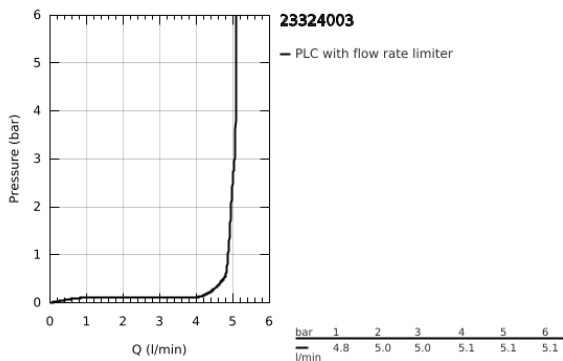

23 324 003 **EUROSMART SINGLE-LEVER BASIN MIXER 1/2"**  
**M-SIZE**

**PRODUCT DESCRIPTION**

- Colour: chrome
- single hole installation
- metal lever
- GROHE SilkMove 28 mm ceramic cartridge
- adjustable flow rate limiter
- with temperature limiter
- GROHE LongLife finish
- GROHE EcoJoy - less water, perfect flow
- maximum flow rate (at 3 bar): 5 l/min
- Protected Water Ways no contact of water with lead or nickel inside the tap
- GROHE FastFixation rapid installation system
- smooth body
- flexible connection hoses
- professional edition

23 324 003 **EUROSMART SINGLE-LEVER BASIN MIXER 1/2"**  
**M-SIZE**

**SPARE PARTS**, July 2019 – now

- 1: Lever (Spare part-nr. 48548000)
- 2: Cap (Spare part-nr. 46116000)
- 3: Cartridge (Spare part-nr. 48518000)
- 4: Mousseur (Spare part-nr. 48159000)
- 5: Shank fastening assembly (Spare part-nr. 46645000)
- 6: Waste set with push-open plug (Spare part-nr. 65807000)\*
- 7: Mounting wrench (Spare part-nr. 19017000)\*