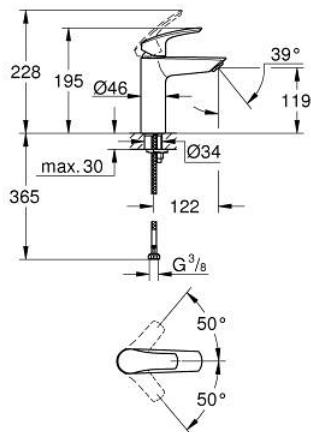

23 324 003 **EUROSMART SINGLE-LEVER BASIN MIXER 1/2"**  
**M-SIZE**

**PRODUCT DESCRIPTION**

- Colour: chrome
- single hole installation
- metal lever
- GROHE SilkMove 28 mm ceramic cartridge
- adjustable flow rate limiter
- with temperature limiter
- GROHE LongLife finish
- GROHE EcoJoy - less water, perfect flow
- maximum flow rate (at 3 bar): 5 l/min
- Protected Water Ways no contact of water with lead or nickel inside the tap
- GROHE FastFixation rapid installation system
- smooth body
- flexible connection hoses
- professional edition

23 324 003 **EUROSMART SINGLE-LEVER BASIN MIXER 1/2"**  
**M-SIZE**

**SPARE PARTS**, July 2019 – now

- 1: Lever (Spare part-nr. 48548000)
- 2: Cap (Spare part-nr. 46116000)
- 3: Cartridge (Spare part-nr. 48518000)
- 4: Mousseur (Spare part-nr. 48159000)
- 5: Shank fastening assembly (Spare part-nr. 46645000)
- 6: Waste set with push-open plug (Spare part-nr. 65807000)\*
- 7: Mounting wrench (Spare part-nr. 19017000)\*