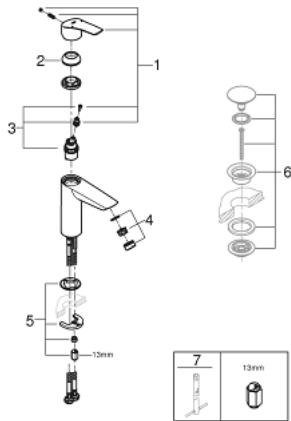

23 324 003 **EUROSMART SINGLE-LEVER BASIN MIXER 1/2"**  
**M-SIZE**

**PRODUCT DESCRIPTION**

- Colour: chrome
- single hole installation
- metal lever
- GROHE SilkMove 28 mm ceramic cartridge
- adjustable flow rate limiter
- with temperature limiter
- GROHE LongLife finish
- GROHE EcoJoy - less water, perfect flow
- maximum flow rate (at 3 bar): 5 l/min
- Protected Water Ways no contact of water with lead or nickel inside the tap
- GROHE FastFixation rapid installation system
- smooth body
- flexible connection hoses
- professional edition

23 324 003 **EUROSMART SINGLE-LEVER BASIN MIXER 1/2"**  
**M-SIZE**

**SPARE PARTS**, July 2019 – now

- 1: Lever (Spare part-nr. 48548000)
- 2: Cap (Spare part-nr. 46116000)
- 3: Cartridge (Spare part-nr. 48518000)
- 4: Mousseur (Spare part-nr. 48159000)
- 5: Shank fastening assembly (Spare part-nr. 46645000)
- 6: Waste set with push-open plug (Spare part-nr. 65807000)\*
- 7: Mounting wrench (Spare part-nr. 19017000)\*