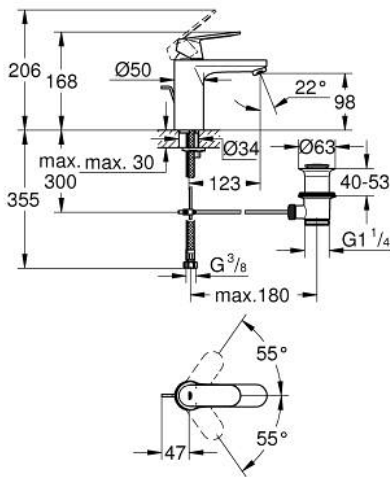

23 325 000 **EUROSMART COSMOPOLITAN SINGLE-LEVER BASIN MIXER 1/2" M-SIZE**

PRODUCT DESCRIPTION

- Colour: chrome
- single hole installation
- metal lever
- GROHE SilkMove 35 mm ceramic cartridge
- adjustable flow rate limiter
- GROHE LongLife finish
- GROHE EcoJoy - less water, perfect flow
- maximum flow rate (at 3 bar): 5 l/min
- GROHE FastFixation rapid installation system
- pop-up waste set 1 1/4"
- flexible connection hoses
- min. recommended pressure 1.0 bar
- optional temperature limiter ref. no. 46 375 000

23 325 000 EUROSMART COSMOPOLITAN SINGLE-LEVER BASIN MIXER 1/2" M-SIZE

SPARE PARTS, September 2012 – now

- 1: Lever (Spare part-nr. 46681000)
- 2: Cap (Spare part-nr. 46492000)
- 3: Screw coupling (Spare part-nr. 46460000)
- 4: Cartridge (Spare part-nr. 46374000)
- 5: Mousseur (Spare part-nr. 48159000)
- 6: Pop-up rod (Spare part-nr. 46739000)
- 7: Shank fastening assembly (Spare part-nr. 46671000)
- 8: Waste set 1 1/4" (Spare part-nr. 28910000)
- 8.1: Plug (Spare part-nr. 07182000)
- 8.2: Eccentric rod (Spare part-nr. 07052000)
- 9: Temperature limiter (Spare part-nr. 46375000)*
- 10: Mounting wrench (Spare part-nr. 19017000)*
- 11: Socket Spanner (Spare part-nr. 19332000)*
- 12: Eccentric rod (Spare part-nr. 07341000)*