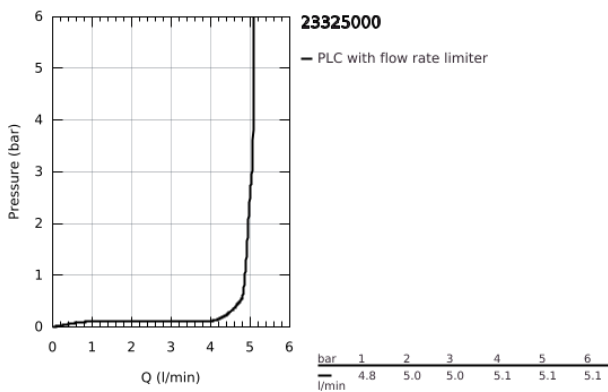

23 325 000 **EUROSMART COSMOPOLITAN SINGLE-LEVER BASIN MIXER 1/2" M-SIZE**

PRODUCT DESCRIPTION

- Colour: chrome
- single hole installation
- metal lever
- GROHE SilkMove 35 mm ceramic cartridge
- adjustable flow rate limiter
- GROHE LongLife finish
- GROHE EcoJoy - less water, perfect flow
- maximum flow rate (at 3 bar): 5 l/min
- GROHE FastFixation rapid installation system
- pop-up waste set 1 1/4"
- flexible connection hoses
- min. recommended pressure 1.0 bar
- optional temperature limiter ref. no. 46 375 000

23 325 000 EUROSMART COSMOPOLITAN SINGLE-LEVER BASIN MIXER 1/2" M-SIZE

SPARE PARTS, September 2012 – now

- 1: Lever (Spare part-nr. 46681000)
- 2: Cap (Spare part-nr. 46492000)
- 3: Screw coupling (Spare part-nr. 46460000)
- 4: Cartridge (Spare part-nr. 46374000)
- 5: Mousseur (Spare part-nr. 48159000)
- 6: Pop-up rod (Spare part-nr. 46739000)
- 7: Shank fastening assembly (Spare part-nr. 46671000)
- 8: Waste set 1 1/4" (Spare part-nr. 28910000)
- 8.1: Plug (Spare part-nr. 07182000)
- 8.2: Eccentric rod (Spare part-nr. 07052000)
- 9: Temperature limiter (Spare part-nr. 46375000)*
- 10: Mounting wrench (Spare part-nr. 19017000)*
- 11: Socket Spanner (Spare part-nr. 19332000)*
- 12: Eccentric rod (Spare part-nr. 07341000)*