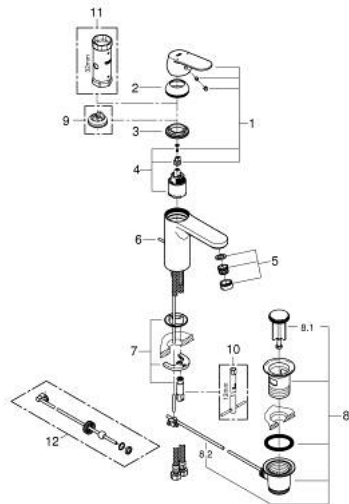

23 325 000 **EUROSMART COSMOPOLITAN SINGLE-LEVER BASIN MIXER 1/2" M-SIZE**

PRODUCT DESCRIPTION

- Colour: chrome
- single hole installation
- metal lever
- GROHE SilkMove 35 mm ceramic cartridge
- adjustable flow rate limiter
- GROHE LongLife finish
- GROHE EcoJoy - less water, perfect flow
- maximum flow rate (at 3 bar): 5 l/min
- GROHE FastFixation rapid installation system
- pop-up waste set 1 1/4"
- flexible connection hoses
- min. recommended pressure 1.0 bar
- optional temperature limiter ref. no. 46 375 000

23 325 000 EUROSMART COSMOPOLITAN SINGLE-LEVER BASIN MIXER 1/2" M-SIZE

SPARE PARTS, September 2012 – now

- 1: Lever (Spare part-nr. 46681000)
- 2: Cap (Spare part-nr. 46492000)
- 3: Screw coupling (Spare part-nr. 46460000)
- 4: Cartridge (Spare part-nr. 46374000)
- 5: Mousseur (Spare part-nr. 48159000)
- 6: Pop-up rod (Spare part-nr. 46739000)
- 7: Shank fastening assembly (Spare part-nr. 46671000)
- 8: Waste set 1 1/4" (Spare part-nr. 28910000)
- 8.1: Plug (Spare part-nr. 07182000)
- 8.2: Eccentric rod (Spare part-nr. 07052000)
- 9: Temperature limiter (Spare part-nr. 46375000)*
- 10: Mounting wrench (Spare part-nr. 19017000)*
- 11: Socket Spanner (Spare part-nr. 19332000)*
- 12: Eccentric rod (Spare part-nr. 07341000)*