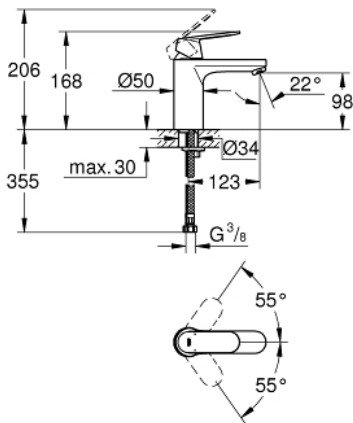

23 327 000 **EUROSMART COSMOPOLITAN SINGLE-LEVER BASIN MIXER 1/2" M-SIZE**

PRODUCT DESCRIPTION

- Colour: chrome
- single hole installation
- metal lever
- GROHE SilkMove 35 mm ceramic cartridge
- adjustable flow rate limiter
- GROHE LongLife finish
- GROHE EcoJoy - less water, perfect flow
- maximum flow rate (at 3 bar): 5 l/min
- GROHE FastFixation rapid installation system
- smooth body
- flexible connection hoses
- min. recommended pressure 1.0 bar
- optional temperature limiter ref. no. 46 375 000

23 327 000 **EUROSMART COSMOPOLITAN SINGLE-LEVER BASIN MIXER 1/2"**
M-SIZE

SPARE PARTS, September 2012 – now

- 1: Lever (Spare part-nr. 46681000)
- 2: Cap (Spare part-nr. 46492000)
- 3: Screw coupling (Spare part-nr. 46460000)
- 4: Cartridge (Spare part-nr. 46374000)
- 5: Mousseur (Spare part-nr. 48159000)
- 6: Shank fastening assembly (Spare part-nr. 46671000)
- 7: Temperature limiter (Spare part-nr. 46375000)*
- 8: Mounting wrench (Spare part-nr. 19017000)*
- 9: Socket Spanner (Spare part-nr. 19332000)*