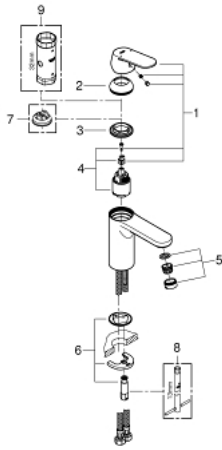

23 327 000 **EUROSMART COSMOPOLITAN SINGLE-LEVER BASIN MIXER 1/2" M-SIZE**

PRODUCT DESCRIPTION

- Colour: chrome
- single hole installation
- metal lever
- GROHE SilkMove 35 mm ceramic cartridge
- adjustable flow rate limiter
- GROHE LongLife finish
- GROHE EcoJoy - less water, perfect flow
- maximum flow rate (at 3 bar): 5 l/min
- GROHE FastFixation rapid installation system
- smooth body
- flexible connection hoses
- min. recommended pressure 1.0 bar
- optional temperature limiter ref. no. 46 375 000

23 327 000 **EUROSMART COSMOPOLITAN SINGLE-LEVER BASIN MIXER 1/2"**
M-SIZE

SPARE PARTS, September 2012 – now

- 1: Lever (Spare part-nr. 46681000)
- 2: Cap (Spare part-nr. 46492000)
- 3: Screw coupling (Spare part-nr. 46460000)
- 4: Cartridge (Spare part-nr. 46374000)
- 5: Mousseur (Spare part-nr. 48159000)
- 6: Shank fastening assembly (Spare part-nr. 46671000)
- 7: Temperature limiter (Spare part-nr. 46375000)*
- 8: Mounting wrench (Spare part-nr. 19017000)*
- 9: Socket Spanner (Spare part-nr. 19332000)*