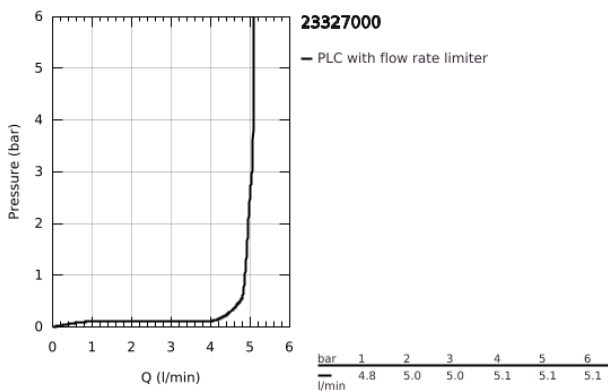

23 327 000 **EUROSMART COSMOPOLITAN SINGLE-LEVER BASIN MIXER 1/2" M-SIZE**

PRODUCT DESCRIPTION

- Colour: chrome
- single hole installation
- metal lever
- GROHE SilkMove 35 mm ceramic cartridge
- adjustable flow rate limiter
- GROHE LongLife finish
- GROHE EcoJoy - less water, perfect flow
- maximum flow rate (at 3 bar): 5 l/min
- GROHE FastFixation rapid installation system
- smooth body
- flexible connection hoses
- min. recommended pressure 1.0 bar
- optional temperature limiter ref. no. 46 375 000

23 327 000 **EUROSMART COSMOPOLITAN SINGLE-LEVER BASIN MIXER 1/2"**
M-SIZE

SPARE PARTS, September 2012 – now

- 1: Lever (Spare part-nr. 46681000)
- 2: Cap (Spare part-nr. 46492000)
- 3: Screw coupling (Spare part-nr. 46460000)
- 4: Cartridge (Spare part-nr. 46374000)
- 5: Mousseur (Spare part-nr. 48159000)
- 6: Shank fastening assembly (Spare part-nr. 46671000)
- 7: Temperature limiter (Spare part-nr. 46375000)*
- 8: Mounting wrench (Spare part-nr. 19017000)*
- 9: Socket Spanner (Spare part-nr. 19332000)*