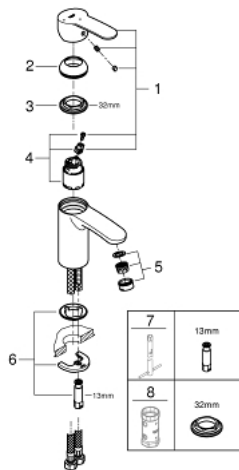

23 373 20E **EUROSTYLE COSMOPOLITAN SINGLE-LEVER BASIN MIXER 1/2"**
S-SIZE

PRODUCT DESCRIPTION

- Colour: chrome
- single hole installation
- metal lever
- GROHE SilkMove 35 mm ceramic cartridge
- EcoMode - cold water flow in mid-lever position saves energy
- adjustable flow rate limiter
- adjustable minimum flow rate approx. 2.5 l/min
- temperature limiter
- GROHE LongLife finish
- GROHE EcoJoy - less water, perfect flow
- maximum flow rate (at 3 bar): 5 l/min
- GROHE FastFixation installation system with centering support
- smooth body
- flexible connection hoses

23 373 20E EUROSTYLE COSMOPOLITAN SINGLE-LEVER BASIN MIXER 1/2" S-SIZE

SPARE PARTS, August 2017 – now

- 1: Lever (Spare part-nr. 46829000)
- 2: Cap (Spare part-nr. 46492000)
- 3: Screw coupling (Spare part-nr. 46460000)
- 4: Cartridge (Spare part-nr. 46863000)
- 5: Mousseur (Spare part-nr. 48159000)
- 6: Shank fastening assembly (Spare part-nr. 46671000)
- 7: Mounting wrench (Spare part-nr. 19017000)*
- 8: Socket Spanner (Spare part-nr. 19332000)*