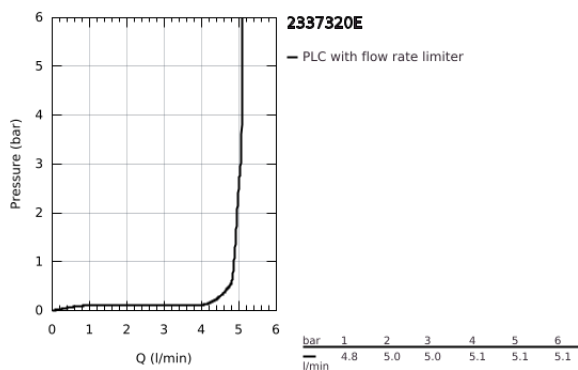

23 373 20E **EUROSTYLE COSMOPOLITAN SINGLE-LEVER BASIN MIXER 1/2"**
S-SIZE

PRODUCT DESCRIPTION

- Colour: chrome
- single hole installation
- metal lever
- GROHE SilkMove 35 mm ceramic cartridge
- EcoMode - cold water flow in mid-lever position saves energy
- adjustable flow rate limiter
- adjustable minimum flow rate approx. 2.5 l/min
- temperature limiter
- GROHE LongLife finish
- GROHE EcoJoy - less water, perfect flow
- maximum flow rate (at 3 bar): 5 l/min
- GROHE FastFixation installation system with centering support
- smooth body
- flexible connection hoses

23 373 20E EUROSTYLE COSMOPOLITAN SINGLE-LEVER BASIN MIXER 1/2" S-SIZE

SPARE PARTS, August 2017 – now

- 1: Lever (Spare part-nr. 46829000)
- 2: Cap (Spare part-nr. 46492000)
- 3: Screw coupling (Spare part-nr. 46460000)
- 4: Cartridge (Spare part-nr. 46863000)
- 5: Mousseur (Spare part-nr. 48159000)
- 6: Shank fastening assembly (Spare part-nr. 46671000)
- 7: Mounting wrench (Spare part-nr. 19017000)*
- 8: Socket Spanner (Spare part-nr. 19332000)*