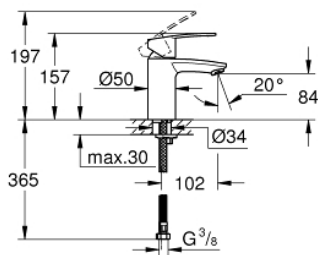

23 373 20E **EUROSTYLE COSMOPOLITAN SINGLE-LEVER BASIN MIXER 1/2"**
S-SIZE

PRODUCT DESCRIPTION

- Colour: chrome
- single hole installation
- metal lever
- GROHE SilkMove 35 mm ceramic cartridge
- EcoMode - cold water flow in mid-lever position saves energy
- adjustable flow rate limiter
- adjustable minimum flow rate approx. 2.5 l/min
- temperature limiter
- GROHE LongLife finish
- GROHE EcoJoy - less water, perfect flow
- maximum flow rate (at 3 bar): 5 l/min
- GROHE FastFixation installation system with centering support
- smooth body
- flexible connection hoses

23 373 20E EUROSTYLE COSMOPOLITAN SINGLE-LEVER BASIN MIXER 1/2" S-SIZE

SPARE PARTS, August 2017 – now

- 1: Lever (Spare part-nr. 46829000)
- 2: Cap (Spare part-nr. 46492000)
- 3: Screw coupling (Spare part-nr. 46460000)
- 4: Cartridge (Spare part-nr. 46863000)
- 5: Mousseur (Spare part-nr. 48159000)
- 6: Shank fastening assembly (Spare part-nr. 46671000)
- 7: Mounting wrench (Spare part-nr. 19017000)*
- 8: Socket Spanner (Spare part-nr. 19332000)*