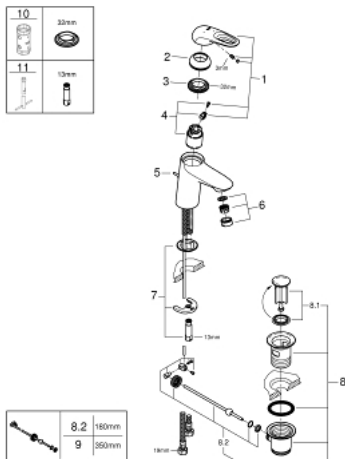

23 374 003 **EUROSTYLE SINGLE-LEVER BASIN MIXER 1/2"**
S-SIZE

PRODUCT DESCRIPTION

- Colour: chrome
- single hole installation
- loop metal lever
- GROHE SilkMove 35 mm ceramic cartridge
- EcoMode - cold water flow in mid-lever position saves energy
- adjustable flow rate limiter
- with temperature limiter
- GROHE LongLife finish
- GROHE EcoJoy - less water, perfect flow
- maximum flow rate (at 3 bar): 5 l/min
- GROHE FastFixation rapid installation system
- pop-up waste set 1 1/4"
- flexible connection hoses

23 374 003 **EUROSTYLE SINGLE-LEVER BASIN MIXER 1/2"**
S-SIZE

SPARE PARTS, July 2017 – now

- 1: Lever (Spare part-nr. 46939000)
 - 2: Cap (Spare part-nr. 46492000)
 - 3: Screw coupling (Spare part-nr. 46460000)
 - 4: Cartridge (Spare part-nr. 46863000)
 - 5: Pop-up rod (Spare part-nr. 46739000)
 - 6: Mousseur (Spare part-nr. 48159000)
 - 7: Shank fastening assembly (Spare part-nr. 46671000)
 - 8: Waste set 1 1/4" (Spare part-nr. 28910000)
 - 8.1: Plug (Spare part-nr. 07182000)
 - 8.2: Eccentric rod (Spare part-nr. 07052000)
 - 9: Eccentric rod (Spare part-nr. 07341000)*
 - 10: Socket Spanner (Spare part-nr. 19332000)*
 - 11: Mounting wrench (Spare part-nr. 19017000)*
- * Optional accessories