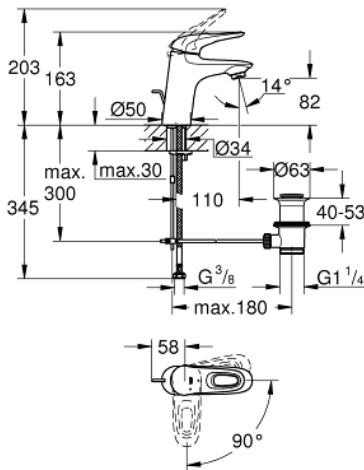

23 374 003 **EUROSTYLE SINGLE-LEVER BASIN MIXER 1/2"**
S-SIZE

PRODUCT DESCRIPTION

- Colour: chrome
- single hole installation
- loop metal lever
- GROHE SilkMove 35 mm ceramic cartridge
- EcoMode - cold water flow in mid-lever position saves energy
- adjustable flow rate limiter
- with temperature limiter
- GROHE LongLife finish
- GROHE EcoJoy - less water, perfect flow
- maximum flow rate (at 3 bar): 5 l/min
- GROHE FastFixation rapid installation system
- pop-up waste set 1 1/4"
- flexible connection hoses

23 374 003 **EUROSTYLE SINGLE-LEVER BASIN MIXER 1/2"**
S-SIZE

SPARE PARTS, July 2017 – now

- 1: Lever (Spare part-nr. 46939000)
 - 2: Cap (Spare part-nr. 46492000)
 - 3: Screw coupling (Spare part-nr. 46460000)
 - 4: Cartridge (Spare part-nr. 46863000)
 - 5: Pop-up rod (Spare part-nr. 46739000)
 - 6: Mousseur (Spare part-nr. 48159000)
 - 7: Shank fastening assembly (Spare part-nr. 46671000)
 - 8: Waste set 1 1/4" (Spare part-nr. 28910000)
 - 8.1: Plug (Spare part-nr. 07182000)
 - 8.2: Eccentric rod (Spare part-nr. 07052000)
 - 9: Eccentric rod (Spare part-nr. 07341000)*
 - 10: Socket Spanner (Spare part-nr. 19332000)*
 - 11: Mounting wrench (Spare part-nr. 19017000)*
- * Optional accessories