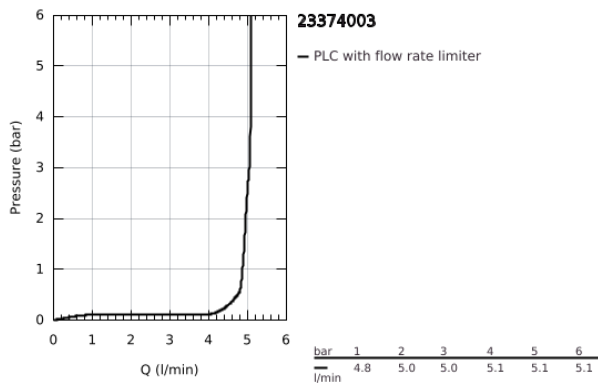

23 374 003 **EUROSTYLE SINGLE-LEVER BASIN MIXER 1/2"**
S-SIZE

PRODUCT DESCRIPTION

- Colour: chrome
- single hole installation
- loop metal lever
- GROHE SilkMove 35 mm ceramic cartridge
- EcoMode - cold water flow in mid-lever position saves energy
- adjustable flow rate limiter
- with temperature limiter
- GROHE LongLife finish
- GROHE EcoJoy - less water, perfect flow
- maximum flow rate (at 3 bar): 5 l/min
- GROHE FastFixation rapid installation system
- pop-up waste set 1 1/4"
- flexible connection hoses

23 374 003 **EUROSTYLE SINGLE-LEVER BASIN MIXER 1/2"**
S-SIZE

SPARE PARTS, July 2017 – now

- 1: Lever (Spare part-nr. 46939000)
 - 2: Cap (Spare part-nr. 46492000)
 - 3: Screw coupling (Spare part-nr. 46460000)
 - 4: Cartridge (Spare part-nr. 46863000)
 - 5: Pop-up rod (Spare part-nr. 46739000)
 - 6: Mousseur (Spare part-nr. 48159000)
 - 7: Shank fastening assembly (Spare part-nr. 46671000)
 - 8: Waste set 1 1/4" (Spare part-nr. 28910000)
 - 8.1: Plug (Spare part-nr. 07182000)
 - 8.2: Eccentric rod (Spare part-nr. 07052000)
 - 9: Eccentric rod (Spare part-nr. 07341000)*
 - 10: Socket Spanner (Spare part-nr. 19332000)*
 - 11: Mounting wrench (Spare part-nr. 19017000)*
- * Optional accessories