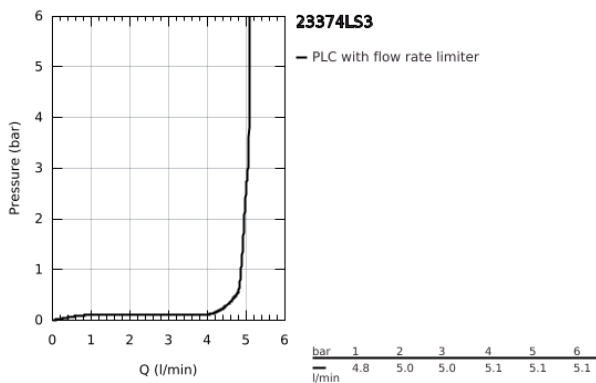

23 374 LS3 **EUROSTYLE SINGLE-LEVER BASIN MIXER 1/2"**
S-SIZE

PRODUCT DESCRIPTION

- Colour: moon white/chrome
- single hole installation
- loop metal lever
- GROHE SilkMove 35 mm ceramic cartridge
- EcoMode - cold water flow in mid-lever position saves energy
- adjustable flow rate limiter
- with temperature limiter
- GROHE LongLife finish
- GROHE EcoJoy - less water, perfect flow
- maximum flow rate (at 3 bar): 5 l/min
- GROHE FastFixation rapid installation system
- pop-up waste set 1 1/4"
- flexible connection hoses

23 374 LS3 EUROSTYLE SINGLE-LEVER BASIN MIXER 1/2" S-SIZE

SPARE PARTS, July 2017 – now

- 1: Lever (Spare part-nr. 46939LS0)
- 2: Cap (Spare part-nr. 46492000)
- 3: Screw coupling (Spare part-nr. 46460000)
- 4: Cartridge (Spare part-nr. 46863000)
- 5: Pop-up rod (Spare part-nr. 46739000)
- 6: Mousseur (Spare part-nr. 48159000)
- 7: Shank fastening assembly (Spare part-nr. 46671000)
- 8: Waste set 1 1/4" (Spare part-nr. 28910000)
- 8.1: Plug (Spare part-nr. 07182000)
- 8.2: Eccentric rod (Spare part-nr. 07052000)
- 9: Eccentric rod (Spare part-nr. 07341000)*
- 10: Socket Spanner (Spare part-nr. 19332000)*
- 11: Mounting wrench (Spare part-nr. 19017000)*