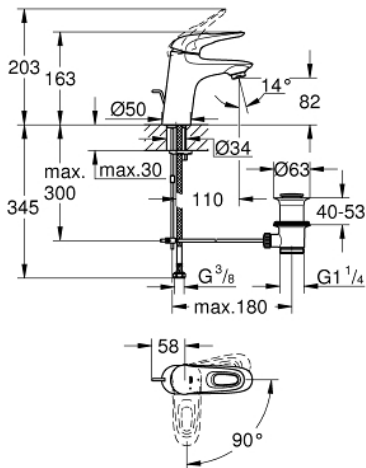

23 374 LS3 **EUROSTYLE SINGLE-LEVER BASIN MIXER 1/2"**
S-SIZE

PRODUCT DESCRIPTION

- Colour: moon white/chrome
- single hole installation
- loop metal lever
- GROHE SilkMove 35 mm ceramic cartridge
- EcoMode - cold water flow in mid-lever position saves energy
- adjustable flow rate limiter
- with temperature limiter
- GROHE LongLife finish
- GROHE EcoJoy - less water, perfect flow
- maximum flow rate (at 3 bar): 5 l/min
- GROHE FastFixation rapid installation system
- pop-up waste set 1 1/4"
- flexible connection hoses

23 374 LS3 EUROSTYLE SINGLE-LEVER BASIN MIXER 1/2" S-SIZE

SPARE PARTS, July 2017 – now

- 1: Lever (Spare part-nr. 46939LS0)
- 2: Cap (Spare part-nr. 46492000)
- 3: Screw coupling (Spare part-nr. 46460000)
- 4: Cartridge (Spare part-nr. 46863000)
- 5: Pop-up rod (Spare part-nr. 46739000)
- 6: Mousseur (Spare part-nr. 48159000)
- 7: Shank fastening assembly (Spare part-nr. 46671000)
- 8: Waste set 1 1/4" (Spare part-nr. 28910000)
- 8.1: Plug (Spare part-nr. 07182000)
- 8.2: Eccentric rod (Spare part-nr. 07052000)
- 9: Eccentric rod (Spare part-nr. 07341000)*
- 10: Socket Spanner (Spare part-nr. 19332000)*
- 11: Mounting wrench (Spare part-nr. 19017000)*