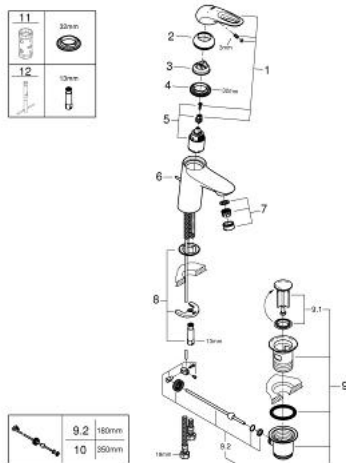

23 374 LS3 **EUROSTYLE SINGLE-LEVER BASIN MIXER 1/2"**
S-SIZE

PRODUCT DESCRIPTION

- Colour: moon white/chrome
- single hole installation
- loop metal lever
- GROHE SilkMove 35 mm ceramic cartridge
- EcoMode - cold water flow in mid-lever position saves energy
- adjustable flow rate limiter
- with temperature limiter
- GROHE LongLife finish
- GROHE EcoJoy - less water, perfect flow
- maximum flow rate (at 3 bar): 5 l/min
- GROHE FastFixation rapid installation system
- pop-up waste set 1 1/4"
- flexible connection hoses

23 374 LS3 EUROSTYLE SINGLE-LEVER BASIN MIXER 1/2" S-SIZE

SPARE PARTS, July 2017 – now

- 1: Lever (Spare part-nr. 46939LS0)
- 2: Cap (Spare part-nr. 46492000)
- 3: Screw coupling (Spare part-nr. 46460000)
- 4: Cartridge (Spare part-nr. 46863000)
- 5: Pop-up rod (Spare part-nr. 46739000)
- 6: Mousseur (Spare part-nr. 48159000)
- 7: Shank fastening assembly (Spare part-nr. 46671000)
- 8: Waste set 1 1/4" (Spare part-nr. 28910000)
- 8.1: Plug (Spare part-nr. 07182000)
- 8.2: Eccentric rod (Spare part-nr. 07052000)
- 9: Eccentric rod (Spare part-nr. 07341000)*
- 10: Socket Spanner (Spare part-nr. 19332000)*
- 11: Mounting wrench (Spare part-nr. 19017000)*