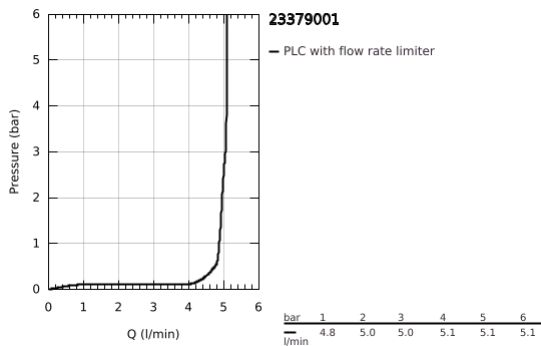

23 379 001 **ESSENCE SINGLE-LEVER BASIN MIXER 1/2"**  
**S-SIZE**

**PRODUCT DESCRIPTION**

- Colour: chrome
- single hole installation
- metal lever
- GROHE SilkMove 28 mm ceramic cartridge
- OpenCold - cold water flow in mid-lever position
- with temperature limiter
- GROHE LongLife finish
- GROHE EcoJoy - less water, perfect flow
- maximum flow rate (at 3 bar): 5 l/min
- GROHE FastFixation Plus installation system
- pop-up waste set 1 1/4"
- flexible connection hoses
- min. recommended pressure 1.0 bar

23 379 001 **ESSENCE SINGLE-LEVER BASIN MIXER 1/2"**  
**S-SIZE**

**SPARE PARTS**, November 2021 – now

- 1: Lever (Spare part-nr. 46918000)
- 2: Fitting ring (Spare part-nr. 46715000)
- 3: Cartridge (Spare part-nr. 46580000)
- 4: Pop-up rod (Spare part-nr. 46739000)
- 5: Mousseur (Spare part-nr. 46765000)
- 6: Escutcheon (Spare part-nr. 48603000)
- 7: Shank fastening assembly (Spare part-nr. 46645000)
- 8: Waste set 1 1/4" (Spare part-nr. 28910000)
- 8.1: Plug (Spare part-nr. 07182000)
- 8.2: Eccentric rod (Spare part-nr. 07052000)
- 9: Mounting wrench (Spare part-nr. 19017000)\*
- 10: Eccentric rod (Spare part-nr. 07341000)\*