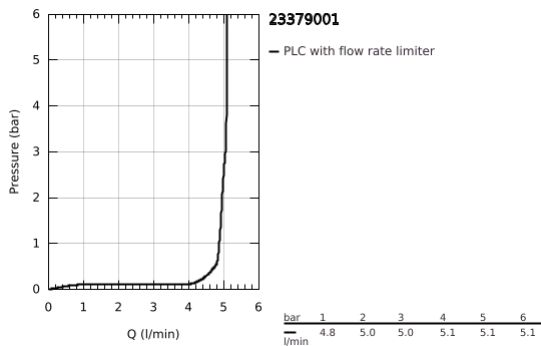

23 379 001 **ESSENCE SINGLE-LEVER BASIN MIXER 1/2"**
S-SIZE

PRODUCT DESCRIPTION

- Colour: chrome
- single hole installation
- metal lever
- GROHE SilkMove 28 mm ceramic cartridge
- EcoMode - cold water flow in mid-lever position saves energy
- with temperature limiter
- GROHE LongLife finish
- GROHE EcoJoy - less water, perfect flow
- maximum flow rate (at 3 bar): 5 l/min
- GROHE FastFixation Plus installation system
- pop-up waste set 1 1/4"
- flexible connection hoses
- min. recommended pressure 1.0 bar

23 379 001 **ESSENCE SINGLE-LEVER BASIN MIXER 1/2"**
S-SIZE

SPARE PARTS, November 2021 – now

- 1: Lever (Spare part-nr. 46918000)
- 2: Fitting ring (Spare part-nr. 46715000)
- 3: Cartridge (Spare part-nr. 46580000)
- 4: Pop-up rod (Spare part-nr. 46739000)
- 5: Mousseur (Spare part-nr. 46765000)
- 6: Escutcheon (Spare part-nr. 48603000)
- 7: Shank fastening assembly (Spare part-nr. 46645000)
- 8: Waste set 1 1/4" (Spare part-nr. 28910000)
- 8.1: Plug (Spare part-nr. 07182000)
- 8.2: Eccentric rod (Spare part-nr. 07052000)
- 9: Mounting wrench (Spare part-nr. 19017000)*
- 10: Eccentric rod (Spare part-nr. 07341000)*