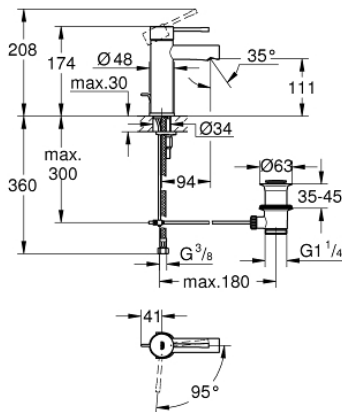

23 379 001 **ESSENCE SINGLE-LEVER BASIN MIXER 1/2"**
S-SIZE

PRODUCT DESCRIPTION

- Colour: chrome
- single hole installation
- metal lever
- GROHE SilkMove 28 mm ceramic cartridge
- EcoMode - cold water flow in mid-lever position saves energy
- with temperature limiter
- GROHE LongLife finish
- GROHE EcoJoy - less water, perfect flow
- maximum flow rate (at 3 bar): 5 l/min
- GROHE FastFixation Plus installation system
- pop-up waste set 1 1/4"
- flexible connection hoses
- min. recommended pressure 1.0 bar

23 379 001 **ESSENCE SINGLE-LEVER BASIN MIXER 1/2"**
S-SIZE

SPARE PARTS, November 2021 – now

- 1: Lever (Spare part-nr. 46918000)
- 2: Fitting ring (Spare part-nr. 46715000)
- 3: Cartridge (Spare part-nr. 46580000)
- 4: Pop-up rod (Spare part-nr. 46739000)
- 5: Mousseur (Spare part-nr. 46765000)
- 6: Escutcheon (Spare part-nr. 48603000)
- 7: Shank fastening assembly (Spare part-nr. 46645000)
- 8: Waste set 1 1/4" (Spare part-nr. 28910000)
- 8.1: Plug (Spare part-nr. 07182000)
- 8.2: Eccentric rod (Spare part-nr. 07052000)
- 9: Mounting wrench (Spare part-nr. 19017000)*
- 10: Eccentric rod (Spare part-nr. 07341000)*