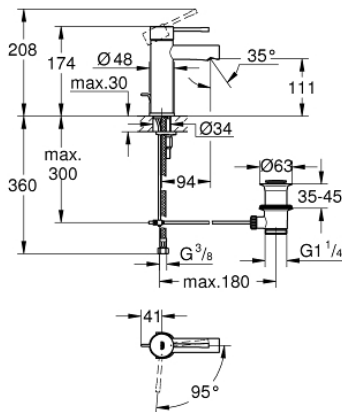

23 379 001 **ESSENCE SINGLE-LEVER BASIN MIXER 1/2"**  
**S-SIZE**

**PRODUCT DESCRIPTION**

- Colour: chrome
- single hole installation
- metal lever
- GROHE SilkMove 28 mm ceramic cartridge
- OpenCold - cold water flow in mid-lever position
- with temperature limiter
- GROHE LongLife finish
- GROHE EcoJoy - less water, perfect flow
- maximum flow rate (at 3 bar): 5 l/min
- GROHE FastFixation Plus installation system
- pop-up waste set 1 1/4"
- flexible connection hoses
- min. recommended pressure 1.0 bar

23 379 001 **ESSENCE SINGLE-LEVER BASIN MIXER 1/2"**  
**S-SIZE**

**SPARE PARTS**, November 2021 – now

- 1: Lever (Spare part-nr. 46918000)
- 2: Fitting ring (Spare part-nr. 46715000)
- 3: Cartridge (Spare part-nr. 46580000)
- 4: Pop-up rod (Spare part-nr. 46739000)
- 5: Mousseur (Spare part-nr. 46765000)
- 6: Escutcheon (Spare part-nr. 48603000)
- 7: Shank fastening assembly (Spare part-nr. 46645000)
- 8: Waste set 1 1/4" (Spare part-nr. 28910000)
- 8.1: Plug (Spare part-nr. 07182000)
- 8.2: Eccentric rod (Spare part-nr. 07052000)
- 9: Mounting wrench (Spare part-nr. 19017000)\*
- 10: Eccentric rod (Spare part-nr. 07341000)\*