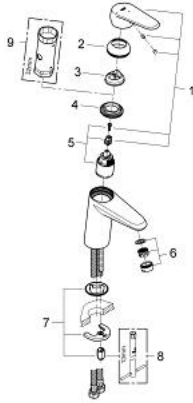

23 382 20E EURODISC COSMOPOLITAN SINGLE-LEVER BASIN MIXER 1/2" S-SIZE

PRODUCT DESCRIPTION

- Colour: chrome
- single hole installation
- metal lever
- GROHE SilkMove 35 mm ceramic cartridge
- EcoMode - cold water flow in mid-lever position saves energy
- adjustable flow rate limiter
- adjustable minimum flow rate approx. 2.5 l/min
- temperature limiter
- GROHE LongLife finish
- GROHE EcoJoy - less water, perfect flow
- maximum flow rate (at 3 bar): 5 l/min
- GROHE FastFixation installation system with centering support
- smooth body
- flexible connection hoses
- min. recommended pressure 1.0 bar

23 382 20E EURODISC COSMOPOLITAN SINGLE-LEVER BASIN MIXER 1/2" S-SIZE

SPARE PARTS, October 2012 – now

- 1: Lever (Spare part-nr. 46864000)
 - 2: Cap (Spare part-nr. 46492000)
 - 3: Temperature limiter (Spare part-nr. 46375000)
 - 4: Screw coupling (Spare part-nr. 46460000)
 - 5: Cartridge (Spare part-nr. 46863000)
 - 6: Flow straightener (Spare part-nr. 64450000)
 - 7: Shank fastening assembly (Spare part-nr. 46645000)
 - 8: Mounting wrench (Spare part-nr. 19017000)*
 - 9: Socket Spanner (Spare part-nr. 19332000)*
- * Optional accessories