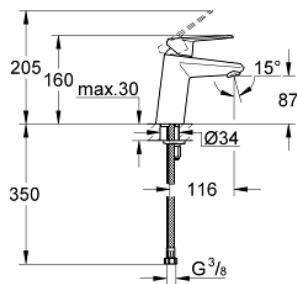

23 382 20E EURODISC COSMOPOLITAN SINGLE-LEVER BASIN MIXER 1/2" S-SIZE

PRODUCT DESCRIPTION

- Colour: chrome
- single hole installation
- metal lever
- GROHE SilkMove 35 mm ceramic cartridge
- EcoMode - cold water flow in mid-lever position saves energy
- adjustable flow rate limiter
- adjustable minimum flow rate approx. 2.5 l/min
- temperature limiter
- GROHE LongLife finish
- GROHE EcoJoy - less water, perfect flow
- maximum flow rate (at 3 bar): 5 l/min
- GROHE FastFixation installation system with centering support
- smooth body
- flexible connection hoses
- min. recommended pressure 1.0 bar

23 382 20E EURODISC COSMOPOLITAN SINGLE-LEVER BASIN MIXER 1/2" S-SIZE

SPARE PARTS, October 2012 – now

- 1: Lever (Spare part-nr. 46864000)
 - 2: Cap (Spare part-nr. 46492000)
 - 3: Temperature limiter (Spare part-nr. 46375000)
 - 4: Screw coupling (Spare part-nr. 46460000)
 - 5: Cartridge (Spare part-nr. 46863000)
 - 6: Flow straightener (Spare part-nr. 64450000)
 - 7: Shank fastening assembly (Spare part-nr. 46645000)
 - 8: Mounting wrench (Spare part-nr. 19017000)*
 - 9: Socket Spanner (Spare part-nr. 19332000)*
- * Optional accessories