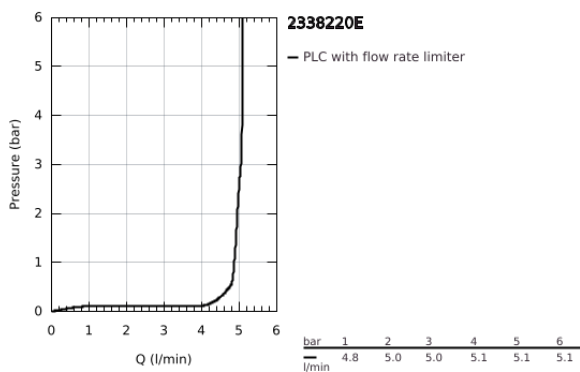

23 382 20E EURODISC COSMOPOLITAN SINGLE-LEVER BASIN MIXER 1/2" S-SIZE

PRODUCT DESCRIPTION

- Colour: chrome
- single hole installation
- metal lever
- GROHE SilkMove 35 mm ceramic cartridge
- EcoMode - cold water flow in mid-lever position saves energy
- adjustable flow rate limiter
- adjustable minimum flow rate approx. 2.5 l/min
- temperature limiter
- GROHE LongLife finish
- GROHE EcoJoy - less water, perfect flow
- maximum flow rate (at 3 bar): 5 l/min
- GROHE FastFixation installation system with centering support
- smooth body
- flexible connection hoses
- min. recommended pressure 1.0 bar

23 382 20E EURODISC COSMOPOLITAN SINGLE-LEVER BASIN MIXER 1/2" S-SIZE

SPARE PARTS, October 2012 – now

- 1: Lever (Spare part-nr. 46864000)
 - 2: Cap (Spare part-nr. 46492000)
 - 3: Temperature limiter (Spare part-nr. 46375000)
 - 4: Screw coupling (Spare part-nr. 46460000)
 - 5: Cartridge (Spare part-nr. 46863000)
 - 6: Flow straightener (Spare part-nr. 64450000)
 - 7: Shank fastening assembly (Spare part-nr. 46645000)
 - 8: Mounting wrench (Spare part-nr. 19017000)*
 - 9: Socket Spanner (Spare part-nr. 19332000)*
- * Optional accessories