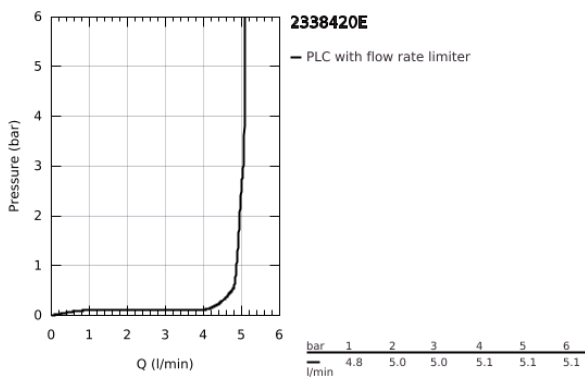

23 384 20E EURODISC COSMOPOLITAN SINGLE-LEVER BASIN MIXER 1/2" S-SIZE

PRODUCT DESCRIPTION

- Colour: chrome
- single hole installation
- metal lever
- GROHE SilkMove 35 mm ceramic cartridge
- EcoMode - cold water flow in mid-lever position saves energy
- adjustable flow rate limiter
- adjustable minimum flow rate approx. 2.5 l/min
- temperature limiter
- GROHE LongLife finish
- GROHE EcoJoy - less water, perfect flow
- maximum flow rate (at 3 bar): 5 l/min
- GROHE FastFixation installation system with centering support
- pop-up waste set 1 1/4"
- flexible connection hoses

23 384 20E EURODISC COSMOPOLITAN SINGLE-LEVER BASIN MIXER 1/2" S-SIZE

SPARE PARTS, October 2012 – now

- 1: Lever (Spare part-nr. 46864000)
- 2: Cap (Spare part-nr. 46492000)
- 3: Temperature limiter (Spare part-nr. 46375000)
- 4: Screw coupling (Spare part-nr. 46460000)
- 5: Cartridge (Spare part-nr. 46863000)
- 6: Pop-up rod (Spare part-nr. 46739000)
- 7: Flow straightener (Spare part-nr. 64450000)
- 8: Shank fastening assembly (Spare part-nr. 46645000)
- 9: Waste set 1 1/4" (Spare part-nr. 28910000)
- 9.1: Plug (Spare part-nr. 07182000)
- 9.2: Eccentric rod (Spare part-nr. 07052000)
- 10: Socket Spanner (Spare part-nr. 19332000)*
- 11: Mounting wrench (Spare part-nr. 19017000)*
- 12: Eccentric rod (Spare part-nr. 07341000)*