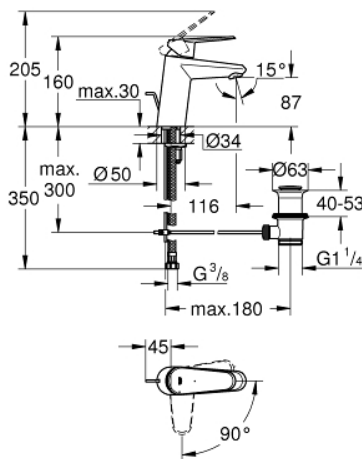

23 384 20E EURODISC COSMOPOLITAN SINGLE-LEVER BASIN MIXER 1/2" S-SIZE

PRODUCT DESCRIPTION

- Colour: chrome
- single hole installation
- metal lever
- GROHE SilkMove 35 mm ceramic cartridge
- EcoMode - cold water flow in mid-lever position saves energy
- adjustable flow rate limiter
- adjustable minimum flow rate approx. 2.5 l/min
- temperature limiter
- GROHE LongLife finish
- GROHE EcoJoy - less water, perfect flow
- maximum flow rate (at 3 bar): 5 l/min
- GROHE FastFixation installation system with centering support
- pop-up waste set 1 1/4"
- flexible connection hoses

23 384 20E EURODISC COSMOPOLITAN SINGLE-LEVER BASIN MIXER 1/2" S-SIZE

SPARE PARTS, October 2012 – now

- 1: Lever (Spare part-nr. 46864000)
- 2: Cap (Spare part-nr. 46492000)
- 3: Temperature limiter (Spare part-nr. 46375000)
- 4: Screw coupling (Spare part-nr. 46460000)
- 5: Cartridge (Spare part-nr. 46863000)
- 6: Pop-up rod (Spare part-nr. 46739000)
- 7: Flow straightener (Spare part-nr. 64450000)
- 8: Shank fastening assembly (Spare part-nr. 46645000)
- 9: Waste set 1 1/4" (Spare part-nr. 28910000)
- 9.1: Plug (Spare part-nr. 07182000)
- 9.2: Eccentric rod (Spare part-nr. 07052000)
- 10: Socket Spanner (Spare part-nr. 19332000)*
- 11: Mounting wrench (Spare part-nr. 19017000)*
- 12: Eccentric rod (Spare part-nr. 07341000)*