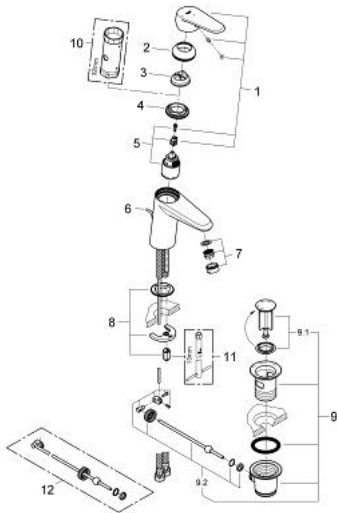

23 384 20E EURODISC COSMOPOLITAN SINGLE-LEVER BASIN MIXER 1/2" S-SIZE

PRODUCT DESCRIPTION

- Colour: chrome
- single hole installation
- metal lever
- GROHE SilkMove 35 mm ceramic cartridge
- EcoMode - cold water flow in mid-lever position saves energy
- adjustable flow rate limiter
- adjustable minimum flow rate approx. 2.5 l/min
- temperature limiter
- GROHE LongLife finish
- GROHE EcoJoy - less water, perfect flow
- maximum flow rate (at 3 bar): 5 l/min
- GROHE FastFixation installation system with centering support
- pop-up waste set 1 1/4"
- flexible connection hoses

23 384 20E EURODISC COSMOPOLITAN SINGLE-LEVER BASIN MIXER 1/2" S-SIZE

SPARE PARTS, October 2012 – now

- 1: Lever (Spare part-nr. 46864000)
- 2: Cap (Spare part-nr. 46492000)
- 3: Temperature limiter (Spare part-nr. 46375000)
- 4: Screw coupling (Spare part-nr. 46460000)
- 5: Cartridge (Spare part-nr. 46863000)
- 6: Pop-up rod (Spare part-nr. 46739000)
- 7: Flow straightener (Spare part-nr. 64450000)
- 8: Shank fastening assembly (Spare part-nr. 46645000)
- 9: Waste set 1 1/4" (Spare part-nr. 28910000)
- 9.1: Plug (Spare part-nr. 07182000)
- 9.2: Eccentric rod (Spare part-nr. 07052000)
- 10: Socket Spanner (Spare part-nr. 19332000)*
- 11: Mounting wrench (Spare part-nr. 19017000)*
- 12: Eccentric rod (Spare part-nr. 07341000)*