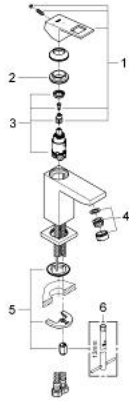

23 392 00E **EUROCUBE SINGLE-LEVER BASIN MIXER 1/2"**
S-SIZE

PRODUCT DESCRIPTION

- Colour: chrome
- single hole installation
- metal lever
- GROHE SilkMove 28 mm ceramic cartridge
- EcoMode - cold water flow in mid-lever position saves energy
- with temperature limiter
- GROHE LongLife finish
- GROHE EcoJoy - less water, perfect flow
- maximum flow rate (at 3 bar): 5 l/min
- GROHE FastFixation Plus rapid installation system
- smooth body
- flexible connection hoses

23 392 00E **EUROCUBE SINGLE-LEVER BASIN MIXER 1/2"**
S-SIZE

SPARE PARTS, December 2012 – now

- 1: Lever (Spare part-nr. 46866000)
- 2: Fitting ring (Spare part-nr. 46715000)
- 3: Cartridge (Spare part-nr. 46580000)
- 4: Flow straightener (Spare part-nr. 64450000)
- 5: Shank fastening assembly (Spare part-nr. 46645000)
- 6: Mounting wrench (Spare part-nr. 19017000)*