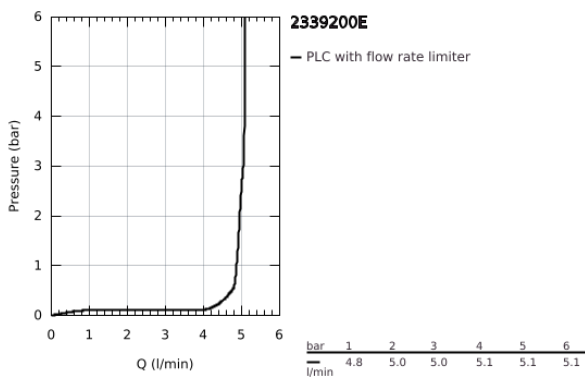

23 392 00E **EUROCUBE SINGLE-LEVER BASIN MIXER 1/2"**
S-SIZE

PRODUCT DESCRIPTION

- Colour: chrome
- single hole installation
- metal lever
- GROHE SilkMove 28 mm ceramic cartridge
- EcoMode - cold water flow in mid-lever position saves energy
- with temperature limiter
- GROHE LongLife finish
- GROHE EcoJoy - less water, perfect flow
- maximum flow rate (at 3 bar): 5 l/min
- GROHE FastFixation Plus rapid installation system
- smooth body
- flexible connection hoses

23 392 00E **EUROCUBE SINGLE-LEVER BASIN MIXER 1/2"**
S-SIZE

SPARE PARTS, December 2012 – now

- 1: Lever (Spare part-nr. 46866000)
- 2: Fitting ring (Spare part-nr. 46715000)
- 3: Cartridge (Spare part-nr. 46580000)
- 4: Flow straightener (Spare part-nr. 64450000)
- 5: Shank fastening assembly (Spare part-nr. 46645000)
- 6: Mounting wrench (Spare part-nr. 19017000)*