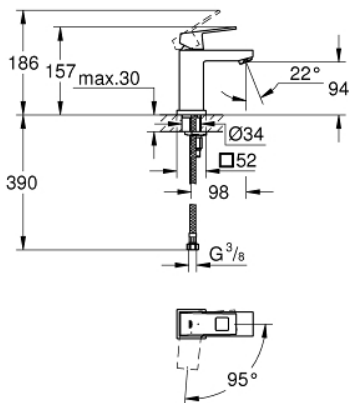

23 392 00E **EUROCUBE SINGLE-LEVER BASIN MIXER 1/2"**
S-SIZE

PRODUCT DESCRIPTION

- Colour: chrome
- single hole installation
- metal lever
- GROHE SilkMove 28 mm ceramic cartridge
- EcoMode - cold water flow in mid-lever position saves energy
- with temperature limiter
- GROHE LongLife finish
- GROHE EcoJoy - less water, perfect flow
- maximum flow rate (at 3 bar): 5 l/min
- GROHE FastFixation Plus rapid installation system
- smooth body
- flexible connection hoses

23 392 00E **EUROCUBE SINGLE-LEVER BASIN MIXER 1/2"**
S-SIZE

SPARE PARTS, December 2012 – now

- 1: Lever (Spare part-nr. 46866000)
- 2: Fitting ring (Spare part-nr. 46715000)
- 3: Cartridge (Spare part-nr. 46580000)
- 4: Flow straightener (Spare part-nr. 64450000)
- 5: Shank fastening assembly (Spare part-nr. 46645000)
- 6: Mounting wrench (Spare part-nr. 19017000)*