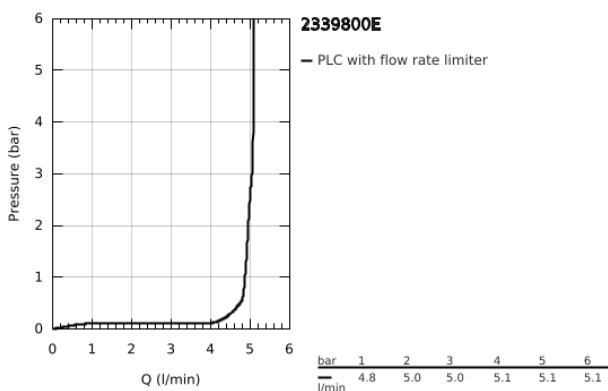

23 398 00E **EUROSMART COSMOPOLITAN SINGLE-LEVER BASIN MIXER 1/2"**  
**M-SIZE**

**PRODUCT DESCRIPTION**

- Colour: chrome
- single hole installation
- metal lever
- GROHE SilkMove 35 mm ceramic cartridge
- EcoMode - cold water flow in mid-lever position saves energy
- adjustable flow rate limiter
- adjustable minimum flow rate approx. 2.5 l/min
- temperature limiter
- GROHE LongLife finish
- GROHE EcoJoy - less water, perfect flow
- maximum flow rate (at 3 bar): 5 l/min
- GROHE FastFixation installation system with centering support
- smooth body
- flexible connection hoses

23 398 00E **EUROSMART COSMOPOLITAN SINGLE-LEVER BASIN MIXER 1/2"**  
**M-SIZE**

**SPARE PARTS**, August 2017 – now

- 1: Lever (Spare part-nr. 46828000)
  - 2: Cap (Spare part-nr. 46492000)
  - 3: Screw coupling (Spare part-nr. 46460000)
  - 4: Cartridge (Spare part-nr. 46863000)
  - 5: Mousseur (Spare part-nr. 48159000)
  - 6: Shank fastening assembly (Spare part-nr. 46671000)
  - 7: Mounting wrench (Spare part-nr. 19017000)\*
  - 8: Socket Spanner (Spare part-nr. 19332000)\*
- \* Optional accessories