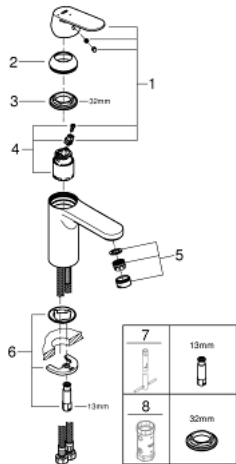

23 398 00E **EUROSMART COSMOPOLITAN SINGLE-LEVER BASIN MIXER 1/2"**  
**M-SIZE**

**PRODUCT DESCRIPTION**

- Colour: chrome
- single hole installation
- metal lever
- GROHE SilkMove 35 mm ceramic cartridge
- EcoMode - cold water flow in mid-lever position saves energy
- adjustable flow rate limiter
- adjustable minimum flow rate approx. 2.5 l/min
- temperature limiter
- GROHE LongLife finish
- GROHE EcoJoy - less water, perfect flow
- maximum flow rate (at 3 bar): 5 l/min
- GROHE FastFixation installation system with centering support
- smooth body
- flexible connection hoses

23 398 00E **EUROSMART COSMOPOLITAN SINGLE-LEVER BASIN MIXER 1/2"**  
**M-SIZE**

**SPARE PARTS**, August 2017 – now

- 1: Lever (Spare part-nr. 46828000)
  - 2: Cap (Spare part-nr. 46492000)
  - 3: Screw coupling (Spare part-nr. 46460000)
  - 4: Cartridge (Spare part-nr. 46863000)
  - 5: Mousseur (Spare part-nr. 48159000)
  - 6: Shank fastening assembly (Spare part-nr. 46671000)
  - 7: Mounting wrench (Spare part-nr. 19017000)\*
  - 8: Socket Spanner (Spare part-nr. 19332000)\*
- \* Optional accessories