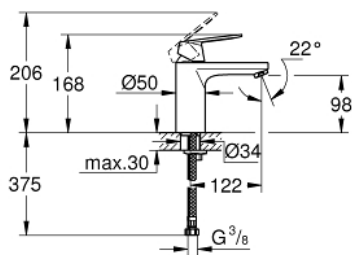

23 398 00E **EUROSMART COSMOPOLITAN SINGLE-LEVER BASIN MIXER 1/2"**  
**M-SIZE**

**PRODUCT DESCRIPTION**

- Colour: chrome
- single hole installation
- metal lever
- GROHE SilkMove 35 mm ceramic cartridge
- EcoMode - cold water flow in mid-lever position saves energy
- adjustable flow rate limiter
- adjustable minimum flow rate approx. 2.5 l/min
- temperature limiter
- GROHE LongLife finish
- GROHE EcoJoy - less water, perfect flow
- maximum flow rate (at 3 bar): 5 l/min
- GROHE FastFixation installation system with centering support
- smooth body
- flexible connection hoses

23 398 00E **EUROSMART COSMOPOLITAN SINGLE-LEVER BASIN MIXER 1/2"**  
**M-SIZE**

**SPARE PARTS**, August 2017 – now

- 1: Lever (Spare part-nr. 46828000)
  - 2: Cap (Spare part-nr. 46492000)
  - 3: Screw coupling (Spare part-nr. 46460000)
  - 4: Cartridge (Spare part-nr. 46863000)
  - 5: Mousseur (Spare part-nr. 48159000)
  - 6: Shank fastening assembly (Spare part-nr. 46671000)
  - 7: Mounting wrench (Spare part-nr. 19017000)\*
  - 8: Socket Spanner (Spare part-nr. 19332000)\*
- \* Optional accessories