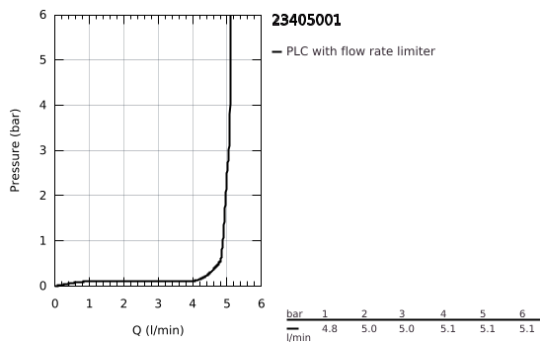

23 405 001 LINEARE SINGLE-LEVER BASIN MIXER 1/2"
XL-SIZE

PRODUCT DESCRIPTION

- Colour: chrome
- single hole installation
- metal lever
- for free-standing basins
- GROHE SilkMove 28 mm ceramic cartridge
- with temperature limiter
- GROHE LongLife finish
- GROHE EcoJoy - less water, perfect flow
- maximum flow rate (at 3 bar): 5 l/min
- SpeedClean mousseur
- GROHE FastFixation Plus rapid installation system
- smooth body
- flexible connection hoses
- min. recommended pressure 1.0 bar

23 405 001 **LINEARE SINGLE-LEVER BASIN MIXER 1/2"**
XL-SIZE

SPARE PARTS, July 2016 – now

- 1: Lever (Spare part-nr. 46980000)
- 2: Cap (Spare part-nr. 46581000)
- 3: Fitting ring (Spare part-nr. 07419000)
- 4: Cartridge (Spare part-nr. 46580000)
- 5: Mousseur (Spare part-nr. 48159000)
- 6: Shank fastening assembly (Spare part-nr. 46645000)
- 7: Mounting wrench (Spare part-nr. 19017000)*