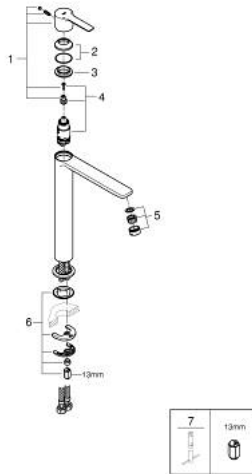

23 405 001 LINEARE SINGLE-LEVER BASIN MIXER 1/2"
XL-SIZE

PRODUCT DESCRIPTION

- Colour: chrome
- single hole installation
- metal lever
- for free-standing basins
- GROHE SilkMove 28 mm ceramic cartridge
- with temperature limiter
- GROHE LongLife finish
- GROHE EcoJoy - less water, perfect flow
- maximum flow rate (at 3 bar): 5 l/min
- SpeedClean mousseur
- GROHE FastFixation Plus rapid installation system
- smooth body
- flexible connection hoses
- min. recommended pressure 1.0 bar

23 405 001 **LINEARE SINGLE-LEVER BASIN MIXER 1/2"**
XL-SIZE

SPARE PARTS, July 2016 – now

- 1: Lever (Spare part-nr. 46980000)
- 2: Cap (Spare part-nr. 46581000)
- 3: Fitting ring (Spare part-nr. 07419000)
- 4: Cartridge (Spare part-nr. 46580000)
- 5: Mousseur (Spare part-nr. 48159000)
- 6: Shank fastening assembly (Spare part-nr. 46645000)
- 7: Mounting wrench (Spare part-nr. 19017000)*