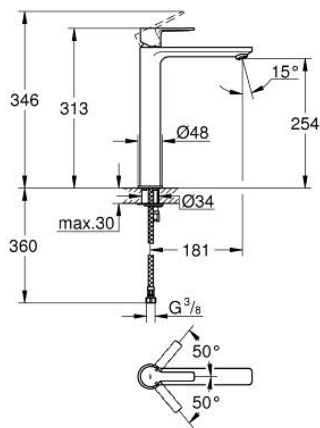

23 405 001 LINEARE SINGLE-LEVER BASIN MIXER 1/2"
XL-SIZE

PRODUCT DESCRIPTION

- Colour: chrome
- single hole installation
- metal lever
- for free-standing basins
- GROHE SilkMove 28 mm ceramic cartridge
- with temperature limiter
- GROHE LongLife finish
- GROHE EcoJoy - less water, perfect flow
- maximum flow rate (at 3 bar): 5 l/min
- SpeedClean mousseur
- GROHE FastFixation Plus rapid installation system
- smooth body
- flexible connection hoses
- min. recommended pressure 1.0 bar

23 405 001 **LINEARE SINGLE-LEVER BASIN MIXER 1/2"**
XL-SIZE

SPARE PARTS, July 2016 – now

- 1: Lever (Spare part-nr. 46980000)
- 2: Cap (Spare part-nr. 46581000)
- 3: Fitting ring (Spare part-nr. 07419000)
- 4: Cartridge (Spare part-nr. 46580000)
- 5: Mousseur (Spare part-nr. 48159000)
- 6: Shank fastening assembly (Spare part-nr. 46645000)
- 7: Mounting wrench (Spare part-nr. 19017000)*