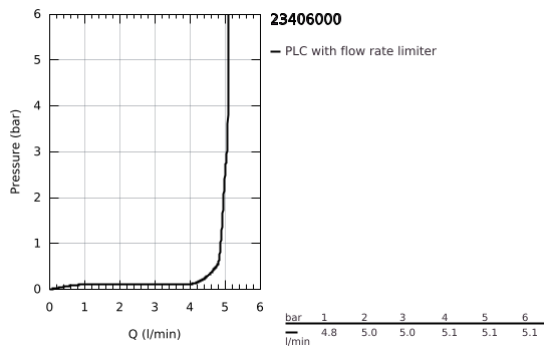

23 406 000 **EUROCUBE SINGLE-LEVER BASIN MIXER 1/2"**  
**XL-SIZE**

**PRODUCT DESCRIPTION**

- Colour: chrome
- single hole installation
- metal lever
- for free-standing basins
- GROHE SilkMove 28 mm ceramic cartridge
- temperature limiter
- GROHE LongLife finish
- GROHE EcoJoy - less water, perfect flow
- maximum flow rate (at 3 bar): 5 l/min
- GROHE FastFixation Plus installation system
- smooth body
- flexible connection hoses
- min. recommended pressure 1.0 bar

23 406 000 **EUROCUBE SINGLE-LEVER BASIN MIXER 1/2"**  
**XL-SIZE**

**SPARE PARTS**, January 2013 – now

- 1: Lever (Spare part-nr. 46786000)
  - 2: Fitting ring (Spare part-nr. 46715000)
  - 3: Cartridge (Spare part-nr. 46580000)
  - 4: Mousseur (Spare part-nr. 48159000)
  - 5: Shank fastening assembly (Spare part-nr. 46645000)
  - 6: Mounting wrench (Spare part-nr. 19017000)\*
- \* Optional accessories