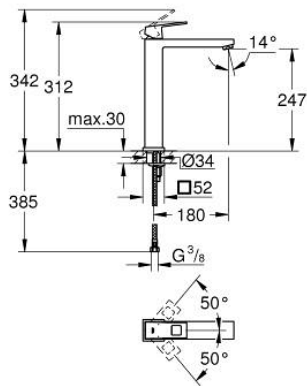

23 406 000 **EUROCUBE SINGLE-LEVER BASIN MIXER 1/2"**  
**XL-SIZE**

**PRODUCT DESCRIPTION**

- Colour: chrome
- single hole installation
- metal lever
- for free-standing basins
- GROHE SilkMove 28 mm ceramic cartridge
- temperature limiter
- GROHE LongLife finish
- GROHE EcoJoy - less water, perfect flow
- maximum flow rate (at 3 bar): 5 l/min
- GROHE FastFixation Plus installation system
- smooth body
- flexible connection hoses
- min. recommended pressure 1.0 bar

23 406 000 **EUROCUBE SINGLE-LEVER BASIN MIXER 1/2"**  
**XL-SIZE**

**SPARE PARTS**, January 2013 – now

- 1: Lever (Spare part-nr. 46786000)
  - 2: Fitting ring (Spare part-nr. 46715000)
  - 3: Cartridge (Spare part-nr. 46580000)
  - 4: Mousseur (Spare part-nr. 48159000)
  - 5: Shank fastening assembly (Spare part-nr. 46645000)
  - 6: Mounting wrench (Spare part-nr. 19017000)\*
- \* Optional accessories