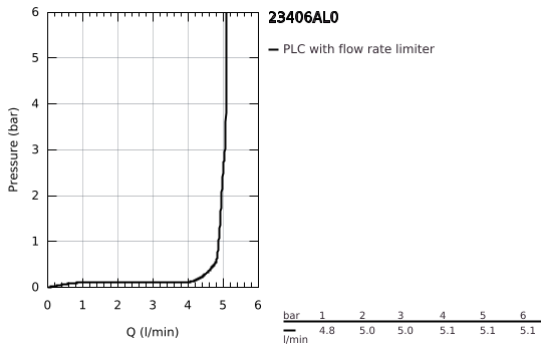

23 406 AL0 **EUROCUBE SINGLE-LEVER BASIN MIXER 1/2"**  
**XL-SIZE**

**PRODUCT DESCRIPTION**

- Colour: brushed hard graphite
- single hole installation
- metal lever
- for free-standing basins
- GROHE SilkMove 28 mm ceramic cartridge
- temperature limiter
- GROHE LongLife finish
- GROHE EcoJoy - less water, perfect flow
- maximum flow rate (at 3 bar): 5 l/min
- GROHE FastFixation Plus installation system
- smooth body
- flexible connection hoses
- min. recommended pressure 1.0 bar

23 406 AL0 EUROCUBE SINGLE-LEVER BASIN MIXER 1/2"  
XL-SIZE

**SPARE PARTS**, March 2019 – now

- 1: Lever (Spare part-nr. 46786AL0)
  - 2: Fitting ring (Spare part-nr. 46715000)
  - 3: Cartridge (Spare part-nr. 46580000)
  - 4: Mousseur (Spare part-nr. 48159AL0)
  - 5: Shank fastening assembly (Spare part-nr. 46645000)
  - 6: Mounting wrench (Spare part-nr. 19017000)\*
- \* Optional accessories