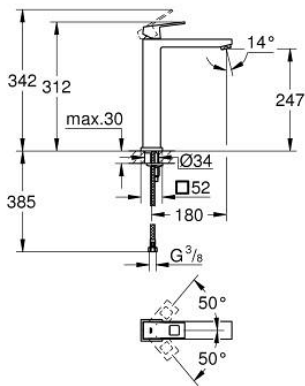

23 406 AL0 **EUROCUBE SINGLE-LEVER BASIN MIXER 1/2"**  
**XL-SIZE**

**PRODUCT DESCRIPTION**

- Colour: brushed hard graphite
- single hole installation
- metal lever
- for free-standing basins
- GROHE SilkMove 28 mm ceramic cartridge
- temperature limiter
- GROHE LongLife finish
- GROHE EcoJoy - less water, perfect flow
- maximum flow rate (at 3 bar): 5 l/min
- GROHE FastFixation Plus installation system
- smooth body
- flexible connection hoses
- min. recommended pressure 1.0 bar

23 406 AL0 EUROCUBE SINGLE-LEVER BASIN MIXER 1/2"  
XL-SIZE

**SPARE PARTS**, March 2019 – now

- 1: Lever (Spare part-nr. 46786AL0)
  - 2: Fitting ring (Spare part-nr. 46715000)
  - 3: Cartridge (Spare part-nr. 46580000)
  - 4: Mousseur (Spare part-nr. 48159AL0)
  - 5: Shank fastening assembly (Spare part-nr. 46645000)
  - 6: Mounting wrench (Spare part-nr. 19017000)\*
- \* Optional accessories