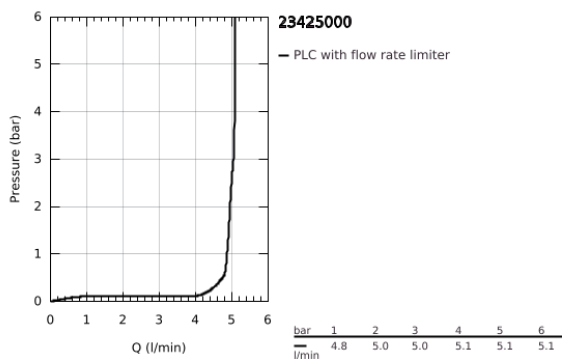

23 425 000 **EURODISC JOY SINGLE-LEVER BASIN MIXER 1/2"**  
**S-SIZE**

**PRODUCT DESCRIPTION**

- Colour: chrome
- single hole installation
- metal lever
- GROHE FeatherControl Joystick cartridge
- GROHE LongLife finish
- GROHE EcoJoy - less water, perfect flow
- maximum flow rate (at 3 bar): 5 l/min
- SpeedClean mousseur
- GROHE FastFixation Plus installation system
- pop-up waste set 1 1/4"
- flexible connection hoses
- min. recommended pressure 1.0 bar

23 425 000 **EURODISC JOY SINGLE-LEVER BASIN MIXER 1/2"**  
**S-SIZE**

**SPARE PARTS**, August 2013 – now

- 1: Lever (Spare part-nr. 46906000)
- 2: Cartridge (Spare part-nr. 46907000)
- 3: Pop-up rod (Spare part-nr. 46739000)
- 4: Shank fastening assembly (Spare part-nr. 46645000)
- 5: Waste set 1 1/4" (Spare part-nr. 28910000)
- 5.1: Plug (Spare part-nr. 07182000)
- 5.2: Eccentric rod (Spare part-nr. 07052000)
- 6: Mousseur (Spare part-nr. 48159000)
- 7: Mounting wrench (Spare part-nr. 19017000)\*
- 8: Eccentric rod (Spare part-nr. 07341000)\*