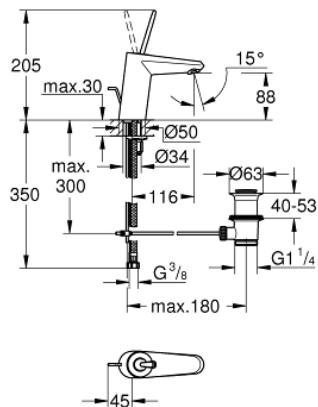

23 425 000 **EURODISC JOY SINGLE-LEVER BASIN MIXER 1/2"**  
**S-SIZE**

**PRODUCT DESCRIPTION**

- Colour: chrome
- single hole installation
- metal lever
- GROHE FeatherControl Joystick cartridge
- GROHE LongLife finish
- GROHE EcoJoy - less water, perfect flow
- maximum flow rate (at 3 bar): 5 l/min
- SpeedClean mousseur
- GROHE FastFixation Plus installation system
- pop-up waste set 1 1/4"
- flexible connection hoses
- min. recommended pressure 1.0 bar

23 425 000 **EURODISC JOY SINGLE-LEVER BASIN MIXER 1/2"**  
**S-SIZE**

**SPARE PARTS**, August 2013 – now

- 1: Lever (Spare part-nr. 46906000)
- 2: Cartridge (Spare part-nr. 46907000)
- 3: Pop-up rod (Spare part-nr. 46739000)
- 4: Shank fastening assembly (Spare part-nr. 46645000)
- 5: Waste set 1 1/4" (Spare part-nr. 28910000)
- 5.1: Plug (Spare part-nr. 07182000)
- 5.2: Eccentric rod (Spare part-nr. 07052000)
- 6: Mousseur (Spare part-nr. 48159000)
- 7: Mounting wrench (Spare part-nr. 19017000)\*
- 8: Eccentric rod (Spare part-nr. 07341000)\*