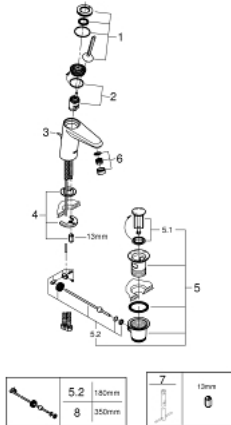

23 425 000 **EURODISC JOY SINGLE-LEVER BASIN MIXER 1/2"**  
**S-SIZE**

**PRODUCT DESCRIPTION**

- Colour: chrome
- single hole installation
- metal lever
- GROHE FeatherControl Joystick cartridge
- GROHE LongLife finish
- GROHE EcoJoy - less water, perfect flow
- maximum flow rate (at 3 bar): 5 l/min
- SpeedClean mousseur
- GROHE FastFixation Plus installation system
- pop-up waste set 1 1/4"
- flexible connection hoses
- min. recommended pressure 1.0 bar

23 425 000 **EURODISC JOY SINGLE-LEVER BASIN MIXER 1/2"**  
**S-SIZE**

**SPARE PARTS**, August 2013 – now

- 1: Lever (Spare part-nr. 46906000)
- 2: Cartridge (Spare part-nr. 46907000)
- 3: Pop-up rod (Spare part-nr. 46739000)
- 4: Shank fastening assembly (Spare part-nr. 46645000)
- 5: Waste set 1 1/4" (Spare part-nr. 28910000)
- 5.1: Plug (Spare part-nr. 07182000)
- 5.2: Eccentric rod (Spare part-nr. 07052000)
- 6: Mousseur (Spare part-nr. 48159000)
- 7: Mounting wrench (Spare part-nr. 19017000)\*
- 8: Eccentric rod (Spare part-nr. 07341000)\*