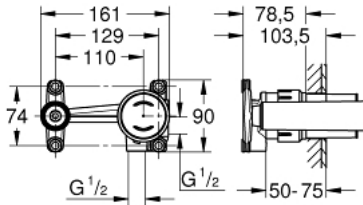

## 23 429 000 JOYSTICK MIXER 1/2", CONCEALED BODY

### PRODUCT DESCRIPTION

- for 2-hole basin mixers
- without finishing trim set
- GROHE FeatherControl Joystick cartridge
- wall installation
- includes mounting template
- DR-brass
- min. recommended pressure 1.0 bar
- allows for waterproofing of wall construction surrounding the concealed body
- with sealing sleeve

23 429 000 **JOYSTICK MIXER 1/2", CONCEALED BODY**

**SPARE PARTS**, August 2013 – now

1: Cartridge (Spare part-nr. 46907000)