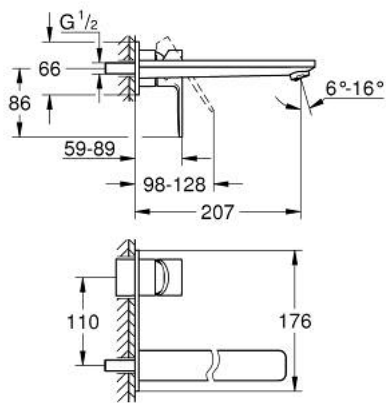

23 444 AL1 LINEARE TWO-HOLE BASIN MIXER L-SIZE

PRODUCT DESCRIPTION

- Colour: brushed hard graphite
- wall mounted
- trim set for use with rough-in set 23 571 000 / 32 635 000
- without concealed body
- metal escutcheon
- metal lever
- GROHE LongLife finish
- GROHE EcoJoy - less water, perfect flow
- maximum flow rate (at 3 bar): 5 l/min
- GROHE AquaGuide adjustable mousseur
- center distance 110 mm
- projection 207 mm
- min. recommended pressure 1.0 bar

23 444 AL1 LINEARE TWO-HOLE BASIN MIXER L-SIZE

SPARE PARTS, March 2019 – now

- 1: Lever (Spare part-nr. 46982AL0)
- 2: Flow straightener (Spare part-nr. 46837AL0)
- 3: Extension (Spare part-nr. 46943000)*