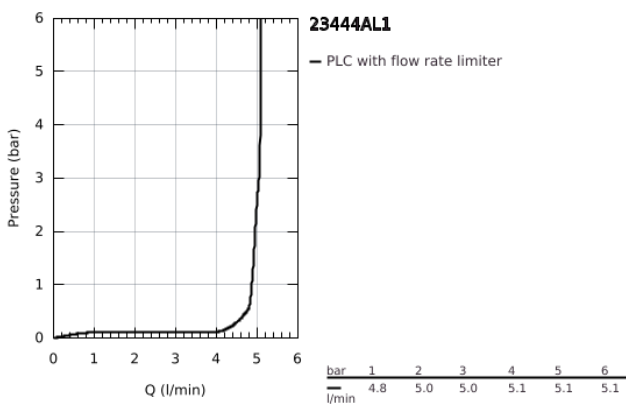

23 444 AL1 LINEARE TWO-HOLE BASIN MIXER L-SIZE

PRODUCT DESCRIPTION

- Colour: brushed hard graphite
- wall mounted
- trim set for use with rough-in set 23 571 000 / 32 635 000
- without concealed body
- metal escutcheon
- metal lever
- GROHE LongLife finish
- GROHE EcoJoy - less water, perfect flow
- maximum flow rate (at 3 bar): 5 l/min
- GROHE AquaGuide adjustable mousseur
- center distance 110 mm
- projection 207 mm
- min. recommended pressure 1.0 bar

23 444 AL1 LINEARE TWO-HOLE BASIN MIXER L-SIZE

SPARE PARTS, March 2019 – now

- 1: Lever (Spare part-nr. 46982AL0)
- 2: Flow straightener (Spare part-nr. 46837AL0)
- 3: Extension (Spare part-nr. 46943000)*