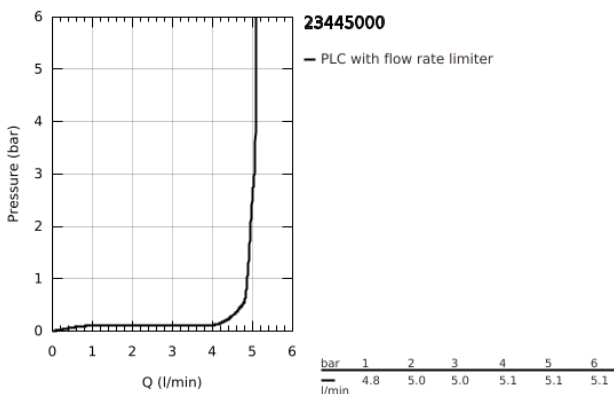

23 445 000 **EUROCUBE SINGLE-LEVER BASIN MIXER 1/2"**  
**M-SIZE**

**PRODUCT DESCRIPTION**

- Colour: chrome
- single hole installation
- metal lever
- GROHE SilkMove 28 mm ceramic cartridge
- with temperature limiter
- GROHE LongLife finish
- GROHE EcoJoy - less water, perfect flow
- maximum flow rate (at 3 bar): 5 l/min
- SpeedClean mousseur
- GROHE FastFixation Plus installation system
- pop-up waste set 1 1/4"
- flexible connection hoses
- min. recommended pressure 1.0 bar

23 445 000 **EUROCUBE SINGLE-LEVER BASIN MIXER 1/2"**  
**M-SIZE**

**SPARE PARTS**, September 2013 – now

- 1: Lever (Spare part-nr. 46786000)
- 2: Fitting ring (Spare part-nr. 46715000)
- 3: Cartridge (Spare part-nr. 46580000)
- 4: Mousseur (Spare part-nr. 48159000)
- 5: Pop-up rod (Spare part-nr. 46787000)
- 6: Shank fastening assembly (Spare part-nr. 46645000)
- 7: Waste set 1 1/4" (Spare part-nr. 28910000)
- 7.1: Plug (Spare part-nr. 07182000)
- 7.2: Eccentric rod (Spare part-nr. 07052000)
- 8: Mounting wrench (Spare part-nr. 19017000)\*
- 9: Eccentric rod (Spare part-nr. 07341000)\*
- \* Optional accessories