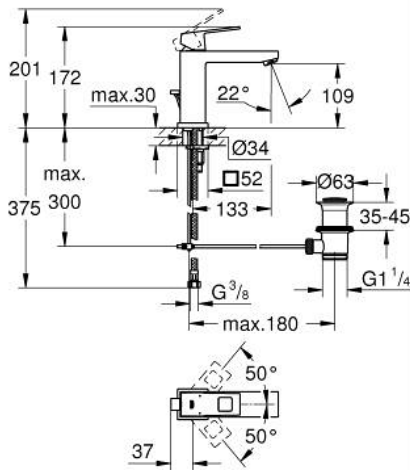

23 445 000 **EUROCUBE SINGLE-LEVER BASIN MIXER 1/2"**  
**M-SIZE**

**PRODUCT DESCRIPTION**

- Colour: chrome
- single hole installation
- metal lever
- GROHE SilkMove 28 mm ceramic cartridge
- with temperature limiter
- GROHE LongLife finish
- GROHE EcoJoy - less water, perfect flow
- maximum flow rate (at 3 bar): 5 l/min
- SpeedClean mousseur
- GROHE FastFixation Plus installation system
- pop-up waste set 1 1/4"
- flexible connection hoses
- min. recommended pressure 1.0 bar

23 445 000 **EUROCUBE SINGLE-LEVER BASIN MIXER 1/2"**  
**M-SIZE**

**SPARE PARTS**, September 2013 – now

- 1: Lever (Spare part-nr. 46786000)
- 2: Fitting ring (Spare part-nr. 46715000)
- 3: Cartridge (Spare part-nr. 46580000)
- 4: Mousseur (Spare part-nr. 48159000)
- 5: Pop-up rod (Spare part-nr. 46787000)
- 6: Shank fastening assembly (Spare part-nr. 46645000)
- 7: Waste set 1 1/4" (Spare part-nr. 28910000)
- 7.1: Plug (Spare part-nr. 07182000)
- 7.2: Eccentric rod (Spare part-nr. 07052000)
- 8: Mounting wrench (Spare part-nr. 19017000)\*
- 9: Eccentric rod (Spare part-nr. 07341000)\*
- \* Optional accessories