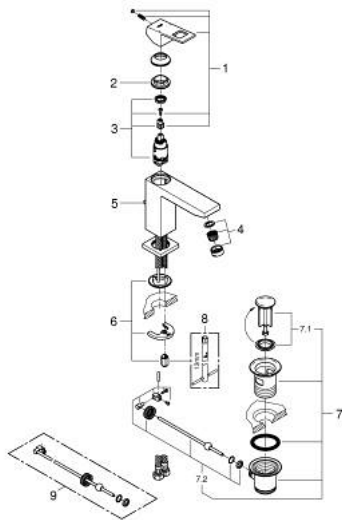

23 445 000 **EUROCUBE SINGLE-LEVER BASIN MIXER 1/2"**  
**M-SIZE**

**PRODUCT DESCRIPTION**

- Colour: chrome
- single hole installation
- metal lever
- GROHE SilkMove 28 mm ceramic cartridge
- with temperature limiter
- GROHE LongLife finish
- GROHE EcoJoy - less water, perfect flow
- maximum flow rate (at 3 bar): 5 l/min
- SpeedClean mousseur
- GROHE FastFixation Plus installation system
- pop-up waste set 1 1/4"
- flexible connection hoses
- min. recommended pressure 1.0 bar

23 445 000 **EUROCUBE SINGLE-LEVER BASIN MIXER 1/2"**  
**M-SIZE**

**SPARE PARTS**, September 2013 – now

- 1: Lever (Spare part-nr. 46786000)
- 2: Fitting ring (Spare part-nr. 46715000)
- 3: Cartridge (Spare part-nr. 46580000)
- 4: Mousseur (Spare part-nr. 48159000)
- 5: Pop-up rod (Spare part-nr. 46787000)
- 6: Shank fastening assembly (Spare part-nr. 46645000)
- 7: Waste set 1 1/4" (Spare part-nr. 28910000)
- 7.1: Plug (Spare part-nr. 07182000)
- 7.2: Eccentric rod (Spare part-nr. 07052000)
- 8: Mounting wrench (Spare part-nr. 19017000)\*
- 9: Eccentric rod (Spare part-nr. 07341000)\*
- \* Optional accessories