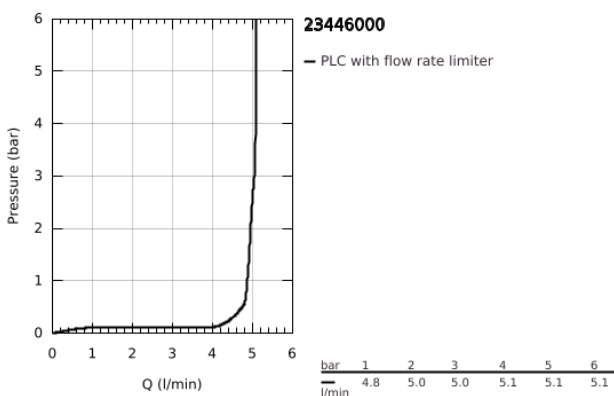

23 446 000 **EUROCUBE SINGLE-LEVER BASIN MIXER 1/2"**
M-SIZE

PRODUCT DESCRIPTION

- Colour: chrome
- single hole installation
- metal lever
- GROHE SilkMove 28 mm ceramic cartridge
- with temperature limiter
- GROHE LongLife finish
- GROHE EcoJoy - less water, perfect flow
- maximum flow rate (at 3 bar): 5 l/min
- SpeedClean mousseur
- GROHE FastFixation Plus installation system
- smooth body
- flexible connection hoses
- min. recommended pressure 1.0 bar

23 446 000 **EUROCUBE SINGLE-LEVER BASIN MIXER 1/2"**
M-SIZE

SPARE PARTS, September 2013 – now

- 1: Lever (Spare part-nr. 46786000)
- 2: Fitting ring (Spare part-nr. 46715000)
- 3: Cartridge (Spare part-nr. 46580000)
- 4: Mousseur (Spare part-nr. 48159000)
- 5: Shank fastening assembly (Spare part-nr. 46645000)
- 6: Mounting wrench (Spare part-nr. 19017000)*