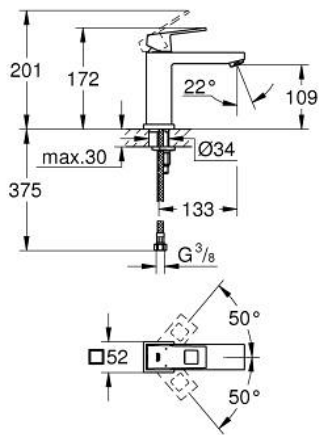

23 446 000 **EUROCUBE SINGLE-LEVER BASIN MIXER 1/2"**
M-SIZE

PRODUCT DESCRIPTION

- Colour: chrome
- single hole installation
- metal lever
- GROHE SilkMove 28 mm ceramic cartridge
- with temperature limiter
- GROHE LongLife finish
- GROHE EcoJoy - less water, perfect flow
- maximum flow rate (at 3 bar): 5 l/min
- SpeedClean mousseur
- GROHE FastFixation Plus installation system
- smooth body
- flexible connection hoses
- min. recommended pressure 1.0 bar

23 446 000 **EUROCUBE SINGLE-LEVER BASIN MIXER 1/2"**
M-SIZE

SPARE PARTS, September 2013 – now

- 1: Lever (Spare part-nr. 46786000)
- 2: Fitting ring (Spare part-nr. 46715000)
- 3: Cartridge (Spare part-nr. 46580000)
- 4: Mousseur (Spare part-nr. 48159000)
- 5: Shank fastening assembly (Spare part-nr. 46645000)
- 6: Mounting wrench (Spare part-nr. 19017000)*