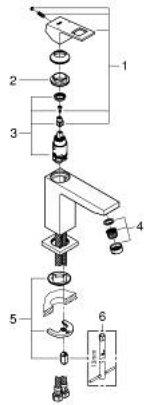

23 446 000 **EUROCUBE SINGLE-LEVER BASIN MIXER 1/2"**
M-SIZE

PRODUCT DESCRIPTION

- Colour: chrome
- single hole installation
- metal lever
- GROHE SilkMove 28 mm ceramic cartridge
- with temperature limiter
- GROHE LongLife finish
- GROHE EcoJoy - less water, perfect flow
- maximum flow rate (at 3 bar): 5 l/min
- SpeedClean mousseur
- GROHE FastFixation Plus installation system
- smooth body
- flexible connection hoses
- min. recommended pressure 1.0 bar

23 446 000 **EUROCUBE SINGLE-LEVER BASIN MIXER 1/2"**
M-SIZE

SPARE PARTS, September 2013 – now

- 1: Lever (Spare part-nr. 46786000)
- 2: Fitting ring (Spare part-nr. 46715000)
- 3: Cartridge (Spare part-nr. 46580000)
- 4: Mousseur (Spare part-nr. 48159000)
- 5: Shank fastening assembly (Spare part-nr. 46645000)
- 6: Mounting wrench (Spare part-nr. 19017000)*