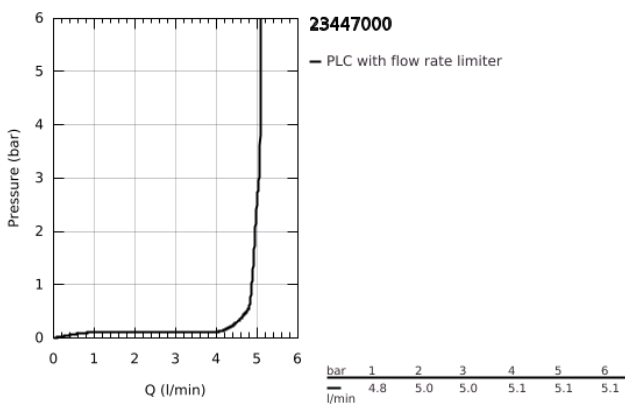

23 447 000 EUROCUBE TWO-HOLE BASIN MIXER M-SIZE

PRODUCT DESCRIPTION

- Colour: chrome
- wall mounted
- for use with rough-in set 23 200
- without concealed body
- with metal plate
- metal lever
- GROHE LongLife finish
- GROHE AquaGuide adjustable mousseur 5.7 l/min
- center distance 110 mm
- projection 231 mm

23 447 000 **EUROCUBE TWO-HOLE BASIN MIXER**
M-SIZE

SPARE PARTS, September 2013 – now

1: Lever (Spare part-nr. 46802000)

2: Flow straightener (Spare part-nr. 64451000)

3: Extension (Spare part-nr. 46627000)*