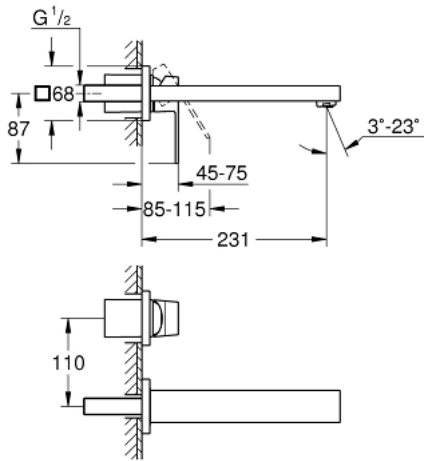

23 447 000 EUROCUBE TWO-HOLE BASIN MIXER M-SIZE

PRODUCT DESCRIPTION

- Colour: chrome
- wall mounted
- for use with rough-in set 23 200
- without concealed body
- with metal plate
- metal lever
- GROHE LongLife finish
- GROHE AquaGuide adjustable mousseur 5.7 l/min
- center distance 110 mm
- projection 231 mm

23 447 000 **EUROCUBE TWO-HOLE BASIN MIXER**
M-SIZE

SPARE PARTS, September 2013 – now

1: Lever (Spare part-nr. 46802000)

2: Flow straightener (Spare part-nr. 64451000)

3: Extension (Spare part-nr. 46627000)*