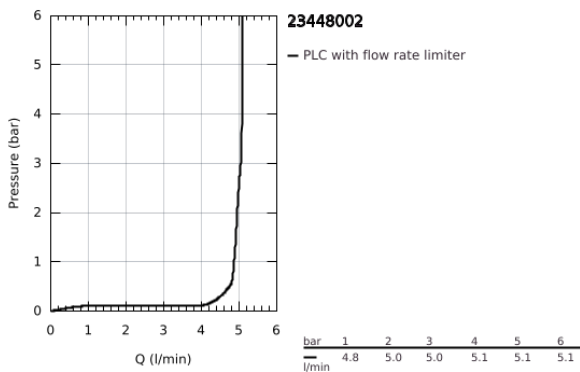

23 448 002 **EURODISC COSMOPOLITAN SINGLE-LEVER BASIN MIXER 1/2" M-SIZE**

PRODUCT DESCRIPTION

- Colour: chrome
- single hole installation
- metal lever
- GROHE SilkMove 35 mm ceramic cartridge
- adjustable flow rate limiter
- adjustable minimum flow rate approx. 2.5 l/min
- GROHE LongLife finish
- GROHE EcoJoy - less water, perfect flow
- maximum flow rate (at 3 bar): 5 l/min
- GROHE FastFixation Plus installation system
- pop-up waste set 1 1/4"
- flexible connection hoses
- min. recommended pressure 1.0 bar

23 448 002 **EURODISC COSMOPOLITAN SINGLE-LEVER BASIN MIXER 1/2"**
M-SIZE

SPARE PARTS, September 2013 – now

- 1: Lever (Spare part-nr. 46738000)
 - 2: Cap (Spare part-nr. 46492000)
 - 3: Screw coupling (Spare part-nr. 46460000)
 - 4: Cartridge (Spare part-nr. 46374000)
 - 5: Pop-up rod (Spare part-nr. 46739000)
 - 6: Mousseur (Spare part-nr. 48159000)
 - 7: Shank fastening assembly (Spare part-nr. 46645000)
 - 8: Waste set 1 1/4" (Spare part-nr. 28910000)
 - 8.1: Plug (Spare part-nr. 07182000)
 - 8.2: Eccentric rod (Spare part-nr. 07052000)
 - 9: Temperature limiter (Spare part-nr. 46375000)*
 - 10: Socket Spanner (Spare part-nr. 19332000)*
 - 11: Mounting wrench (Spare part-nr. 19017000)*
 - 12: Eccentric rod (Spare part-nr. 07341000)*
- * Optional accessories