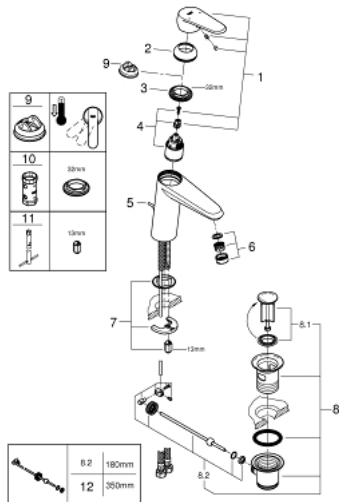

23 448 002 **EURODISC COSMOPOLITAN SINGLE-LEVER BASIN MIXER 1/2" M-SIZE**

PRODUCT DESCRIPTION

- Colour: chrome
- single hole installation
- metal lever
- GROHE SilkMove 35 mm ceramic cartridge
- adjustable flow rate limiter
- adjustable minimum flow rate approx. 2.5 l/min
- GROHE LongLife finish
- GROHE EcoJoy - less water, perfect flow
- maximum flow rate (at 3 bar): 5 l/min
- GROHE FastFixation Plus installation system
- pop-up waste set 1 1/4"
- flexible connection hoses
- min. recommended pressure 1.0 bar

23 448 002 **EURODISC COSMOPOLITAN SINGLE-LEVER BASIN MIXER 1/2"**
M-SIZE

SPARE PARTS, September 2013 – now

- 1: Lever (Spare part-nr. 46738000)
 - 2: Cap (Spare part-nr. 46492000)
 - 3: Screw coupling (Spare part-nr. 46460000)
 - 4: Cartridge (Spare part-nr. 46374000)
 - 5: Pop-up rod (Spare part-nr. 46739000)
 - 6: Mousseur (Spare part-nr. 48159000)
 - 7: Shank fastening assembly (Spare part-nr. 46645000)
 - 8: Waste set 1 1/4" (Spare part-nr. 28910000)
 - 8.1: Plug (Spare part-nr. 07182000)
 - 8.2: Eccentric rod (Spare part-nr. 07052000)
 - 9: Temperature limiter (Spare part-nr. 46375000)*
 - 10: Socket Spanner (Spare part-nr. 19332000)*
 - 11: Mounting wrench (Spare part-nr. 19017000)*
 - 12: Eccentric rod (Spare part-nr. 07341000)*
- * Optional accessories