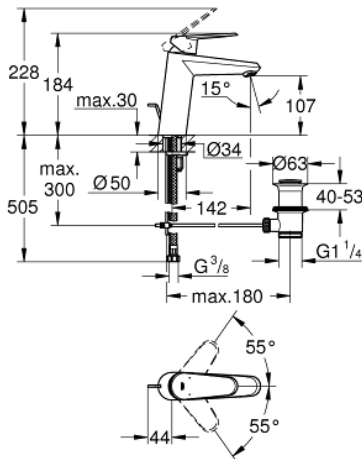

23 448 002 **EURODISC COSMOPOLITAN SINGLE-LEVER BASIN MIXER 1/2" M-SIZE**

PRODUCT DESCRIPTION

- Colour: chrome
- single hole installation
- metal lever
- GROHE SilkMove 35 mm ceramic cartridge
- adjustable flow rate limiter
- adjustable minimum flow rate approx. 2.5 l/min
- GROHE LongLife finish
- GROHE EcoJoy - less water, perfect flow
- maximum flow rate (at 3 bar): 5 l/min
- GROHE FastFixation Plus installation system
- pop-up waste set 1 1/4"
- flexible connection hoses
- min. recommended pressure 1.0 bar

23 448 002 **EURODISC COSMOPOLITAN SINGLE-LEVER BASIN MIXER 1/2"**
M-SIZE

SPARE PARTS, September 2013 – now

- 1: Lever (Spare part-nr. 46738000)
 - 2: Cap (Spare part-nr. 46492000)
 - 3: Screw coupling (Spare part-nr. 46460000)
 - 4: Cartridge (Spare part-nr. 46374000)
 - 5: Pop-up rod (Spare part-nr. 46739000)
 - 6: Mousseur (Spare part-nr. 48159000)
 - 7: Shank fastening assembly (Spare part-nr. 46645000)
 - 8: Waste set 1 1/4" (Spare part-nr. 28910000)
 - 8.1: Plug (Spare part-nr. 07182000)
 - 8.2: Eccentric rod (Spare part-nr. 07052000)
 - 9: Temperature limiter (Spare part-nr. 46375000)*
 - 10: Socket Spanner (Spare part-nr. 19332000)*
 - 11: Mounting wrench (Spare part-nr. 19017000)*
 - 12: Eccentric rod (Spare part-nr. 07341000)*
- * Optional accessories