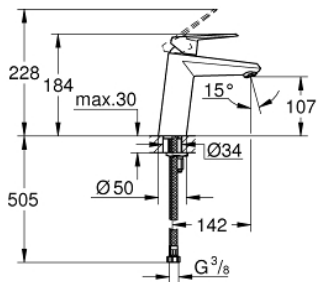

23 449 002 **EURODISC COSMOPOLITAN SINGLE-LEVER BASIN MIXER 1/2" M-SIZE**

PRODUCT DESCRIPTION

- Colour: chrome
- single hole installation
- metal lever
- GROHE SilkMove 35 mm ceramic cartridge
- adjustable flow rate limiter
- adjustable minimum flow rate approx. 2.5 l/min
- GROHE LongLife finish
- GROHE EcoJoy - less water, perfect flow
- maximum flow rate (at 3 bar): 5 l/min
- GROHE FastFixation installation system
- smooth body
- flexible connection hoses
- min. recommended pressure 1.0 bar

23 449 002 **EURODISC COSMOPOLITAN SINGLE-LEVER BASIN MIXER 1/2"**
M-SIZE

SPARE PARTS, September 2013 – now

- 1: Lever (Spare part-nr. 46738000)
- 2: Cap (Spare part-nr. 46492000)
- 3: Screw coupling (Spare part-nr. 46460000)
- 4: Cartridge (Spare part-nr. 46374000)
- 5: Mousseur (Spare part-nr. 48159000)
- 6: Shank fastening assembly (Spare part-nr. 46645000)
- 7: Temperature limiter (Spare part-nr. 46375000)*
- 8: Socket Spanner (Spare part-nr. 19332000)*
- 9: Mounting wrench (Spare part-nr. 19017000)*
- * Optional accessories