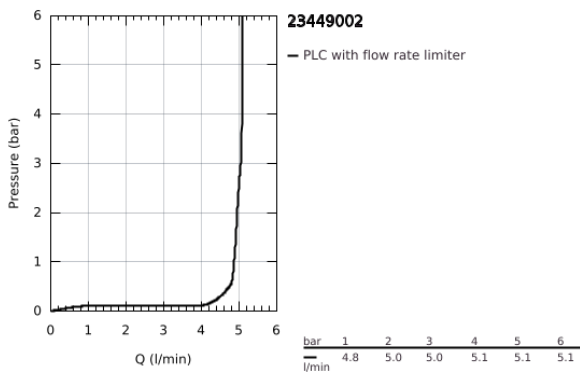

23 449 002 **EURODISC COSMOPOLITAN SINGLE-LEVER BASIN MIXER 1/2" M-SIZE**

PRODUCT DESCRIPTION

- Colour: chrome
- single hole installation
- metal lever
- GROHE SilkMove 35 mm ceramic cartridge
- adjustable flow rate limiter
- adjustable minimum flow rate approx. 2.5 l/min
- GROHE LongLife finish
- GROHE EcoJoy - less water, perfect flow
- maximum flow rate (at 3 bar): 5 l/min
- GROHE FastFixation installation system
- smooth body
- flexible connection hoses
- min. recommended pressure 1.0 bar

23 449 002 **EURODISC COSMOPOLITAN SINGLE-LEVER BASIN MIXER 1/2"**
M-SIZE

SPARE PARTS, September 2013 – now

- 1: Lever (Spare part-nr. 46738000)
- 2: Cap (Spare part-nr. 46492000)
- 3: Screw coupling (Spare part-nr. 46460000)
- 4: Cartridge (Spare part-nr. 46374000)
- 5: Mousseur (Spare part-nr. 48159000)
- 6: Shank fastening assembly (Spare part-nr. 46645000)
- 7: Temperature limiter (Spare part-nr. 46375000)*
- 8: Socket Spanner (Spare part-nr. 19332000)*
- 9: Mounting wrench (Spare part-nr. 19017000)*
- * Optional accessories