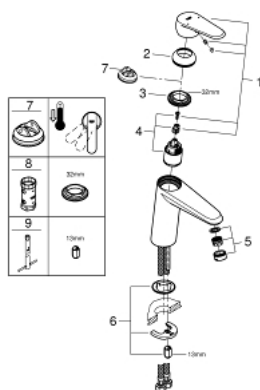

23 449 002 **EURODISC COSMOPOLITAN SINGLE-LEVER BASIN MIXER 1/2" M-SIZE**

PRODUCT DESCRIPTION

- Colour: chrome
- single hole installation
- metal lever
- GROHE SilkMove 35 mm ceramic cartridge
- adjustable flow rate limiter
- adjustable minimum flow rate approx. 2.5 l/min
- GROHE LongLife finish
- GROHE EcoJoy - less water, perfect flow
- maximum flow rate (at 3 bar): 5 l/min
- GROHE FastFixation installation system
- smooth body
- flexible connection hoses
- min. recommended pressure 1.0 bar

23 449 002 **EURODISC COSMOPOLITAN SINGLE-LEVER BASIN MIXER 1/2"**
M-SIZE

SPARE PARTS, September 2013 – now

- 1: Lever (Spare part-nr. 46738000)
- 2: Cap (Spare part-nr. 46492000)
- 3: Screw coupling (Spare part-nr. 46460000)
- 4: Cartridge (Spare part-nr. 46374000)
- 5: Mousseur (Spare part-nr. 48159000)
- 6: Shank fastening assembly (Spare part-nr. 46645000)
- 7: Temperature limiter (Spare part-nr. 46375000)*
- 8: Socket Spanner (Spare part-nr. 19332000)*
- 9: Mounting wrench (Spare part-nr. 19017000)*
- * Optional accessories