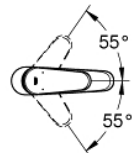

23 449 002 **EURODISC COSMOPOLITAN SINGLE-LEVER BASIN MIXER 1/2" M-SIZE**

PRODUCT DESCRIPTION

- Colour: chrome
- single hole installation
- metal lever
- GROHE SilkMove 35 mm ceramic cartridge
- adjustable flow rate limiter
- adjustable minimum flow rate approx. 2.5 l/min
- GROHE LongLife finish
- GROHE EcoJoy - less water, perfect flow
- maximum flow rate (at 3 bar): 5 l/min
- GROHE FastFixation installation system
- smooth body
- flexible connection hoses
- min. recommended pressure 1.0 bar

23 449 002 **EURODISC COSMOPOLITAN SINGLE-LEVER BASIN MIXER 1/2"**
M-SIZE

SPARE PARTS, September 2013 – now

- 1: Lever (Spare part-nr. 46738000)
- 2: Cap (Spare part-nr. 46492000)
- 3: Screw coupling (Spare part-nr. 46460000)
- 4: Cartridge (Spare part-nr. 46374000)
- 5: Mousseur (Spare part-nr. 48159000)
- 6: Shank fastening assembly (Spare part-nr. 46645000)
- 7: Temperature limiter (Spare part-nr. 46375000)*
- 8: Socket Spanner (Spare part-nr. 19332000)*
- 9: Mounting wrench (Spare part-nr. 19017000)*
- * Optional accessories